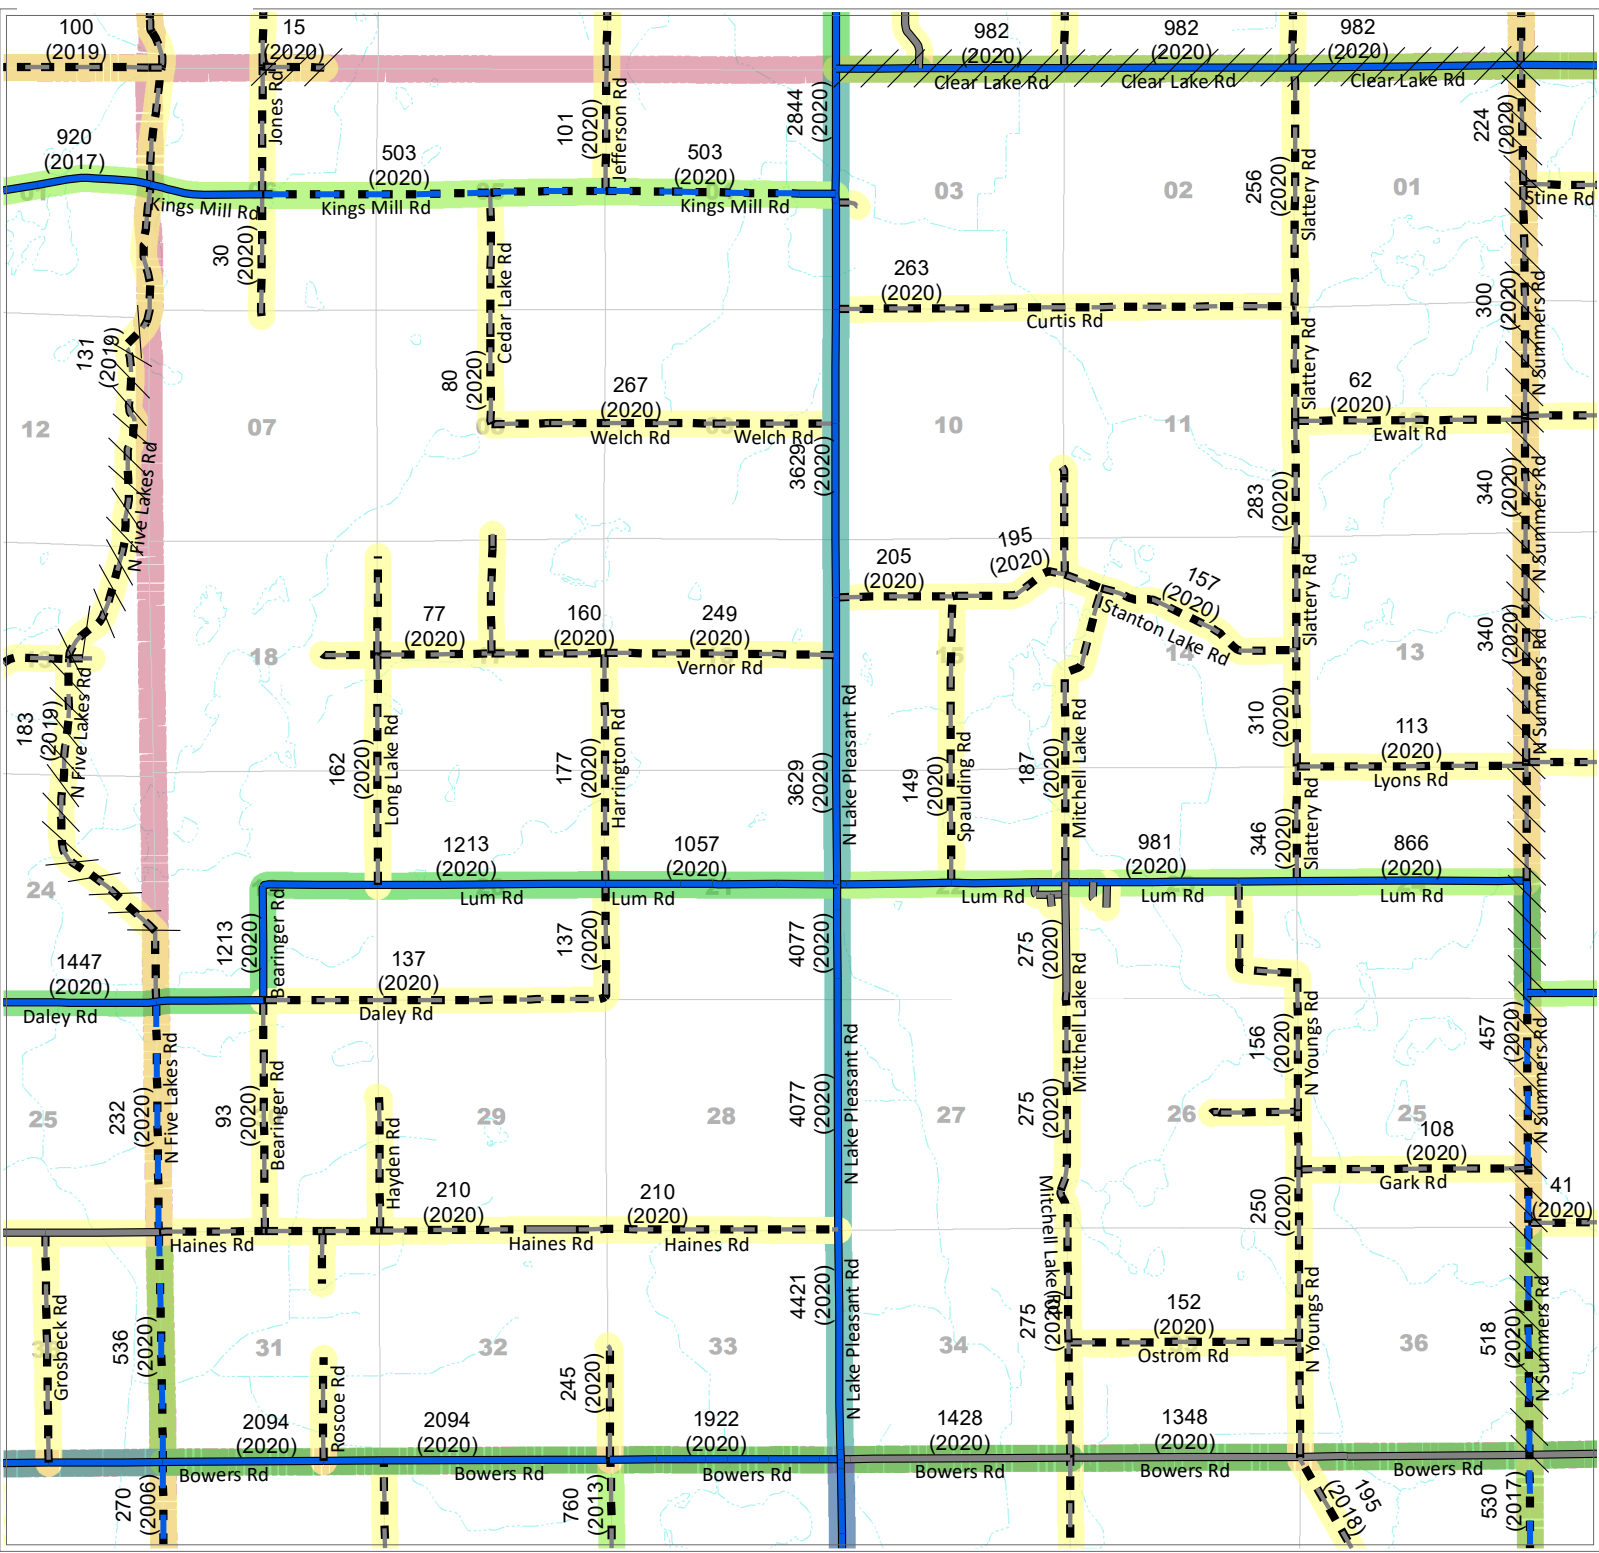

Arcadia Township

AVERAGE DAILY TRAFFIC

LAPEER COUNTY ROAD COMMISSION
 820 DAVIS LAKE ROAD
 LAPEER, MI 48446
 Phone: 810-664-6272
 Web: www.lcrconline.com