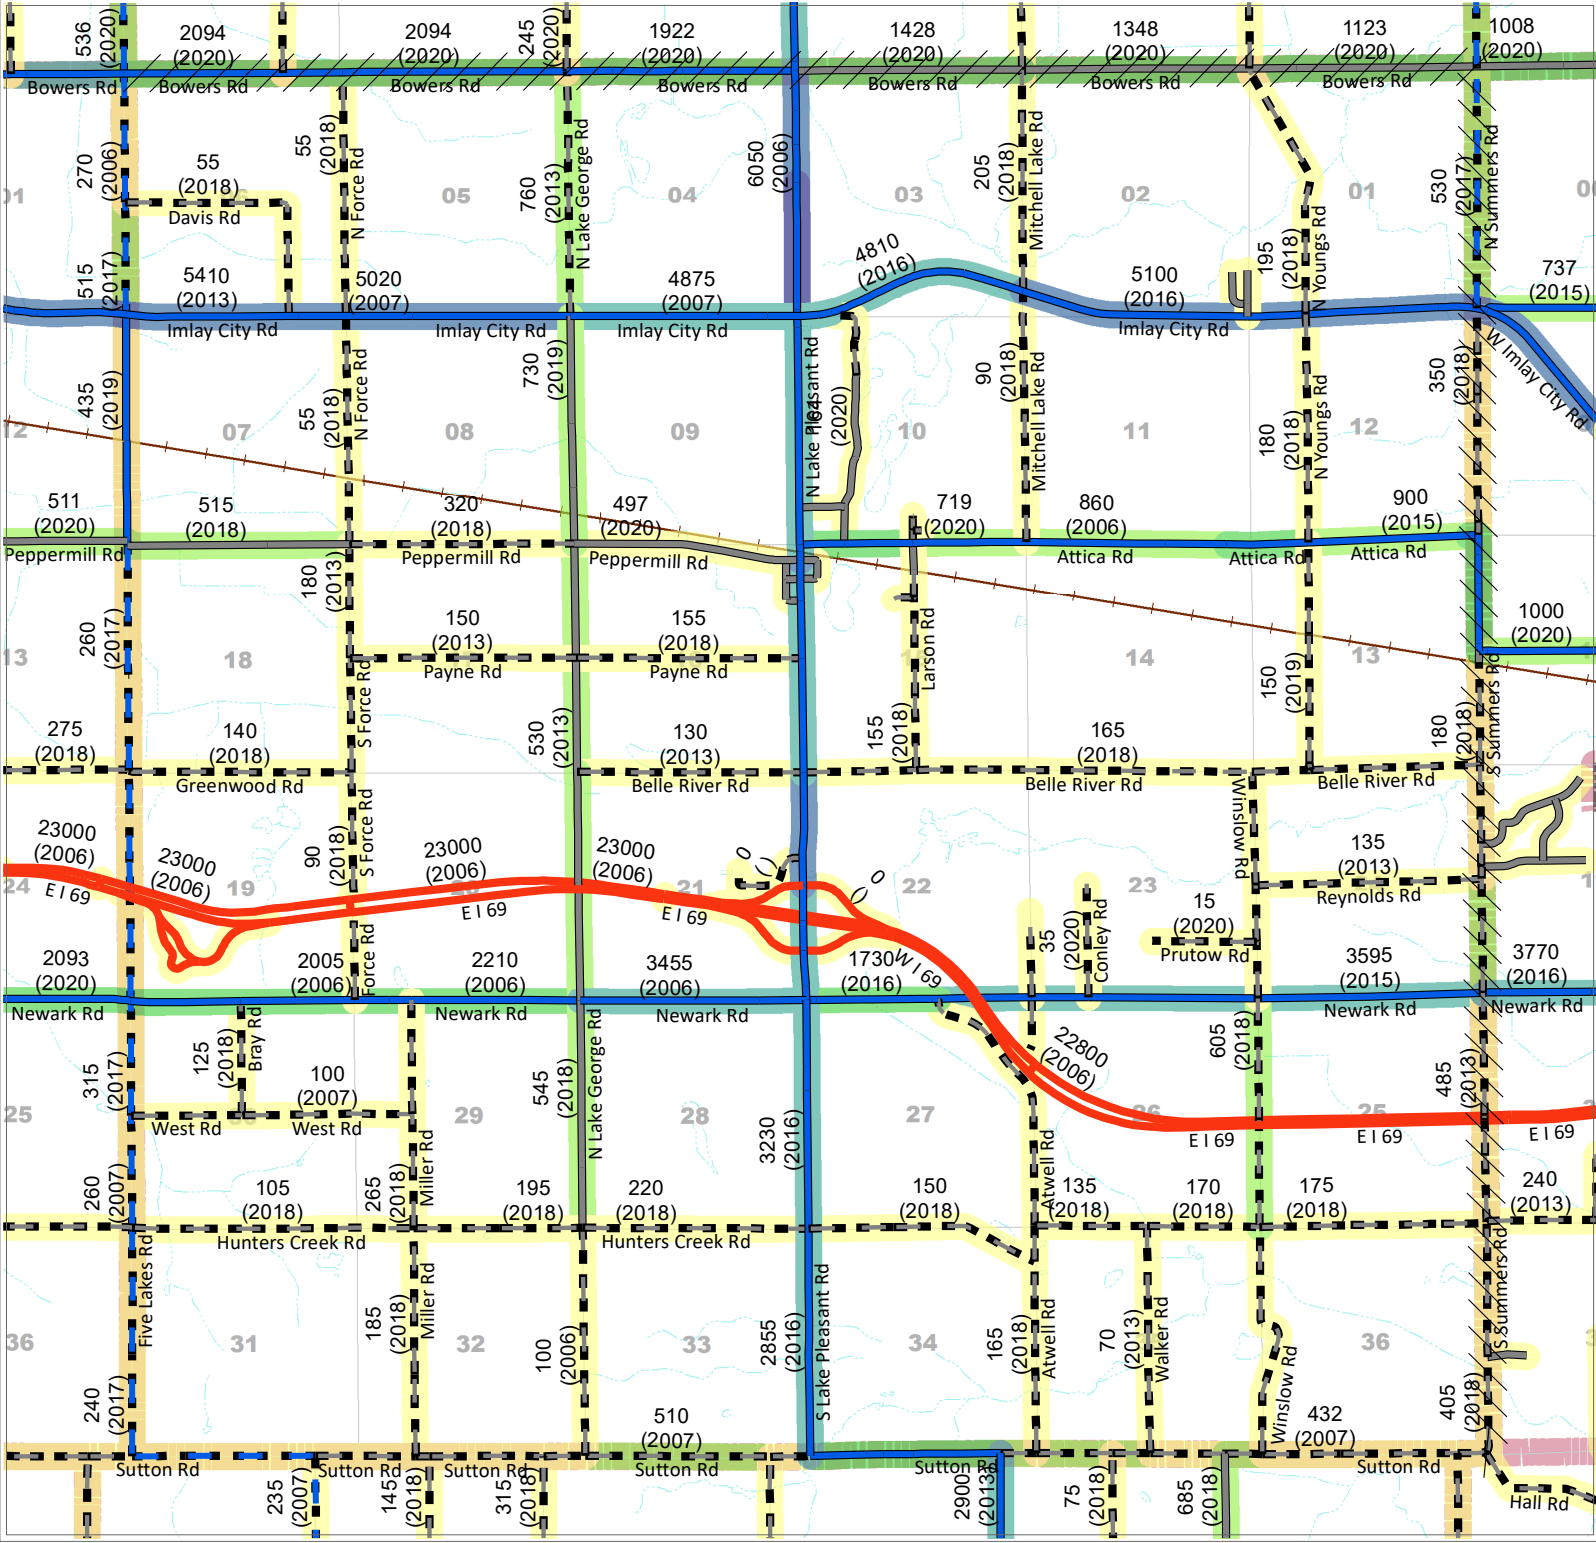

# Attica Township

## AVERAGE DAILY TRAFFIC

**LAPEER COUNTY ROAD COMMISSION**  
 820 DAVIS LAKE ROAD  
 LAPEER, MI 48446  
 Phone: 810-664-6272  
 Web: www.lcrconline.com