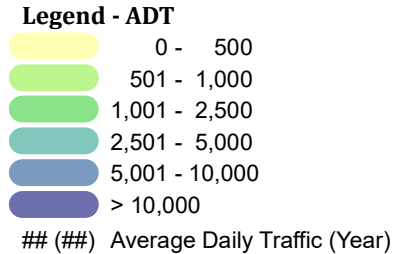

Dryden Township

AVERAGE DAILY TRAFFIC

LAPER COUNTY ROAD COMMISSION
 820 DAVIS LAKE ROAD
 LAPER, MI 48446
 Phone: 810-664-6272
 Web: www.lcrconline.com