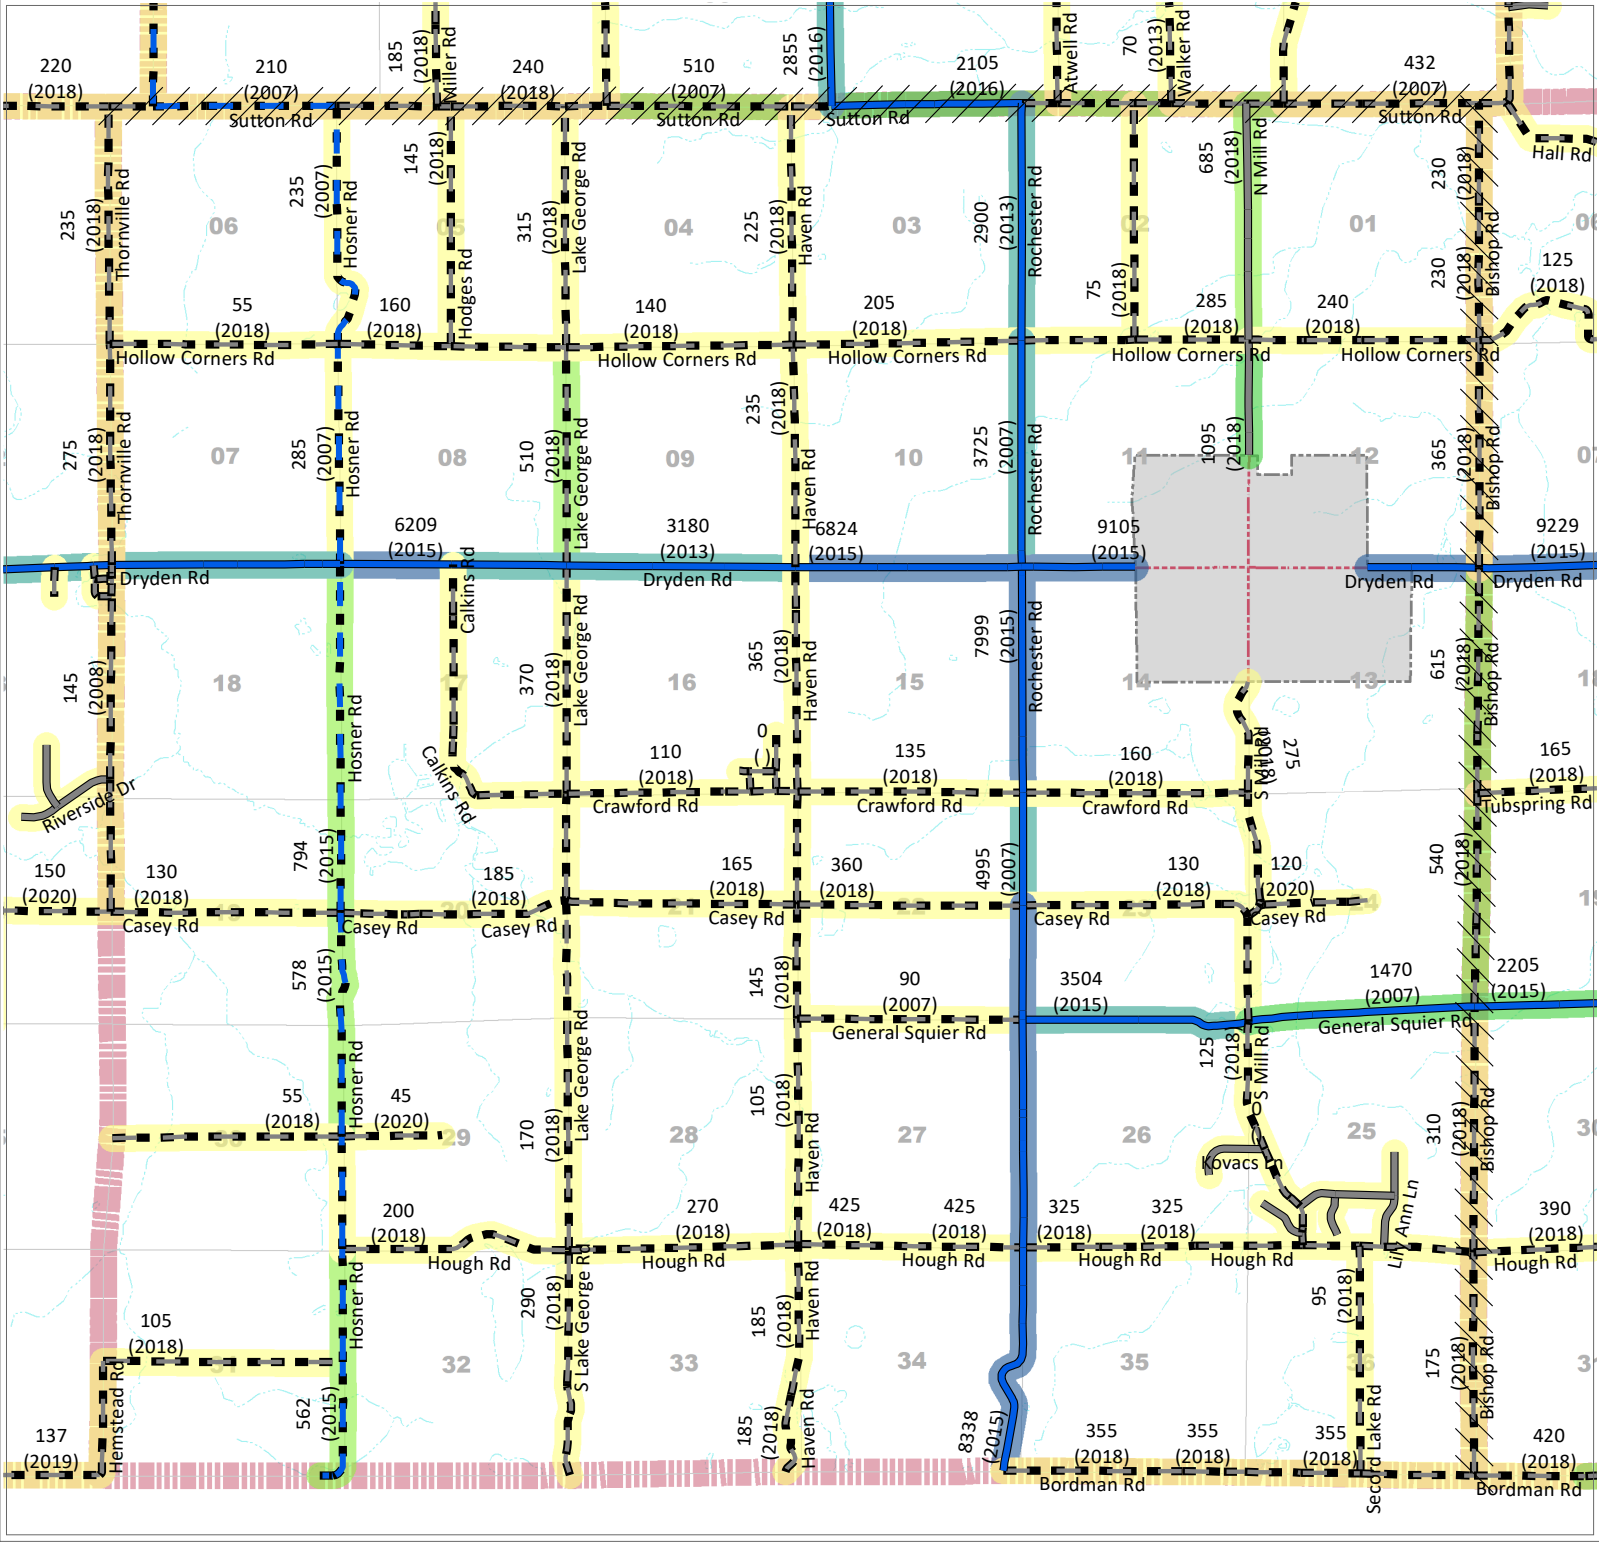

Dryden Township

AVERAGE DAILY TRAFFIC

LAPER COUNTY ROAD COMMISSION
 820 DAVIS LAKE ROAD
 LAPER, MI 48446
 Phone: 810-664-6272
 Web: www.lcrconline.com