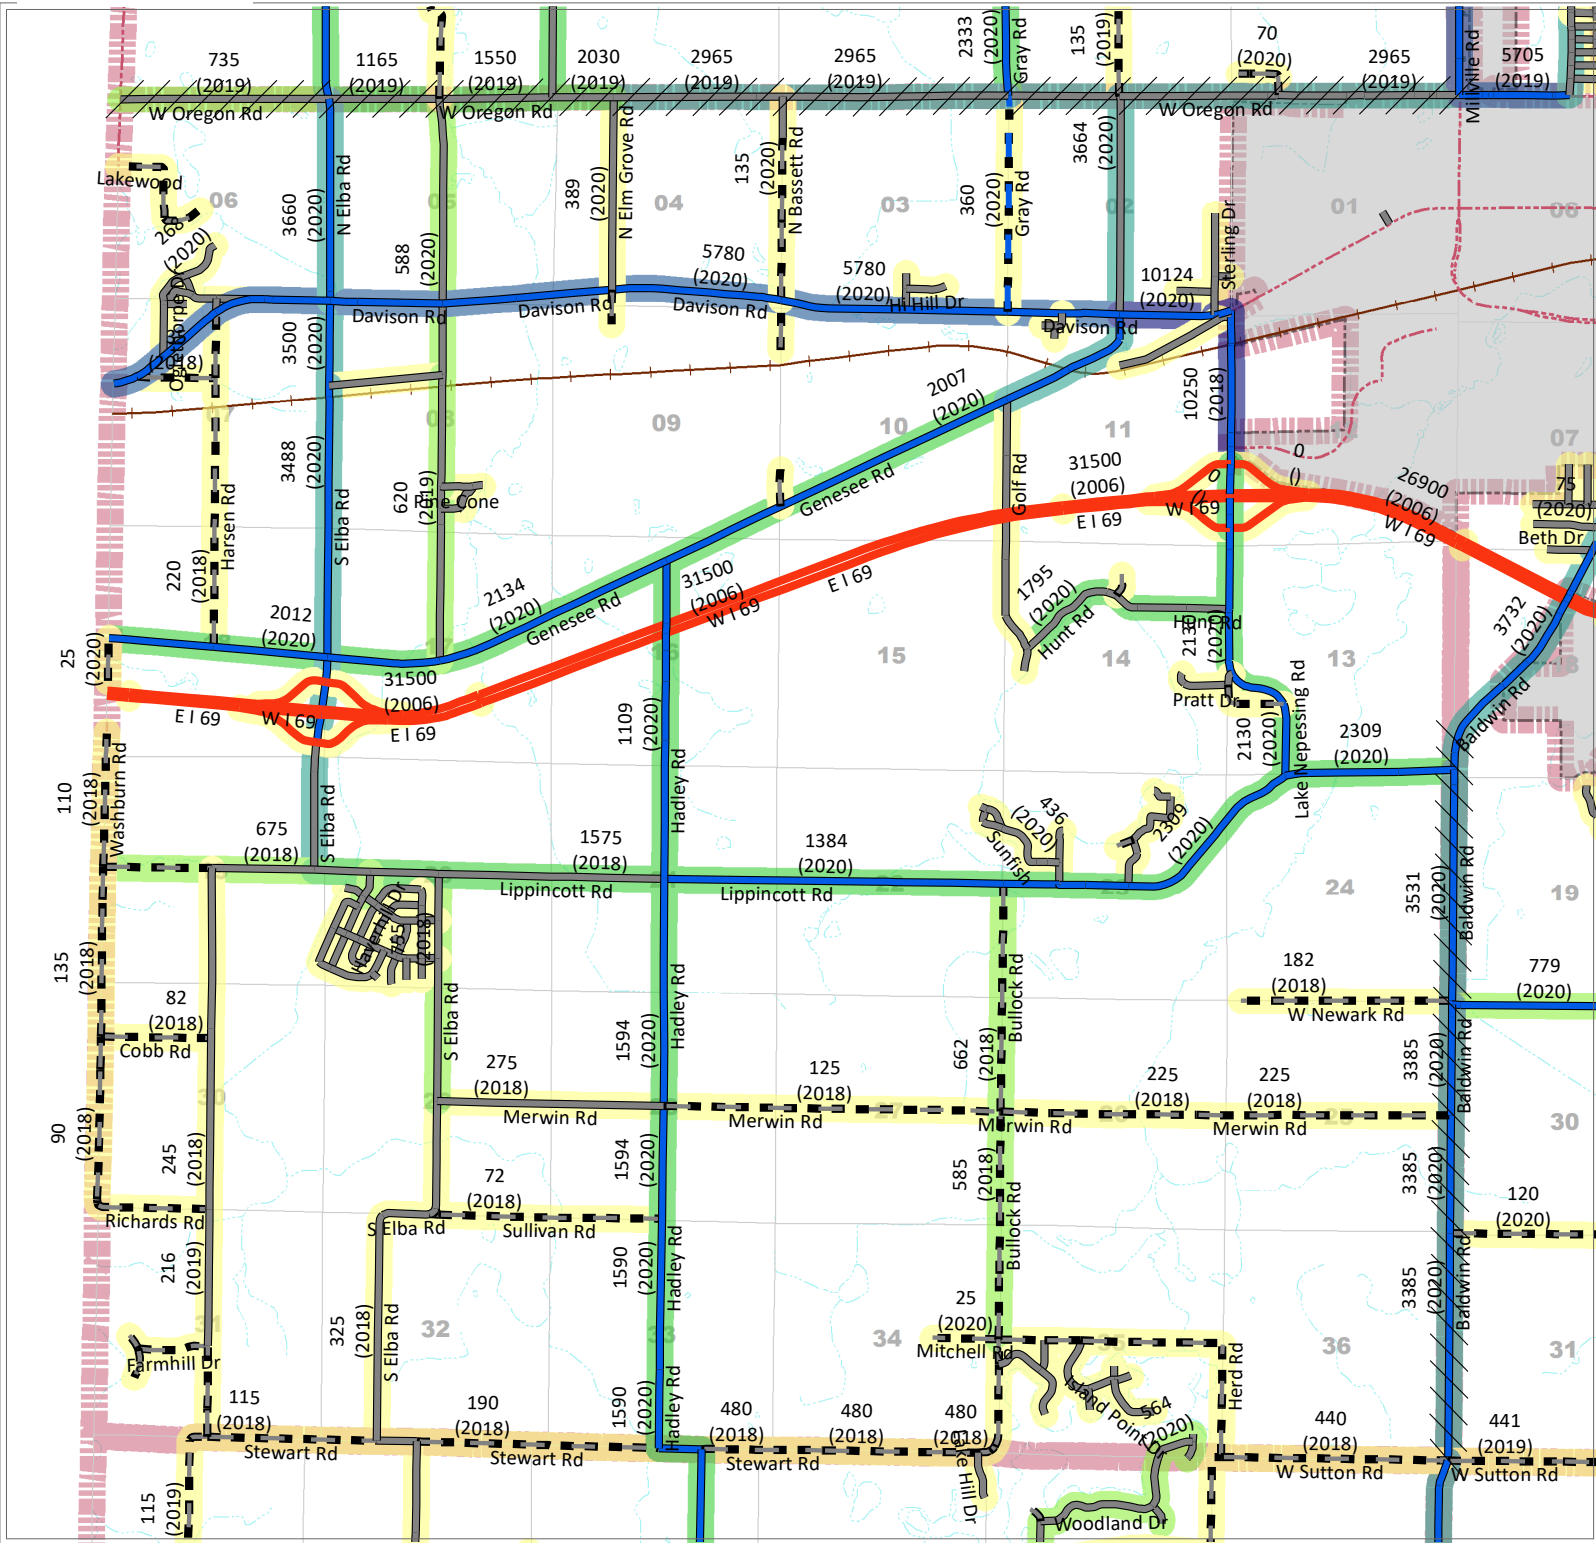

# Elba Township

## AVERAGE DAILY TRAFFIC

**LAPEER COUNTY ROAD COMMISSION**  
 820 DAVIS LAKE ROAD  
 LAPEER, MI 48446  
 Phone: 810-664-6272  
 Web: www.lcrconline.com