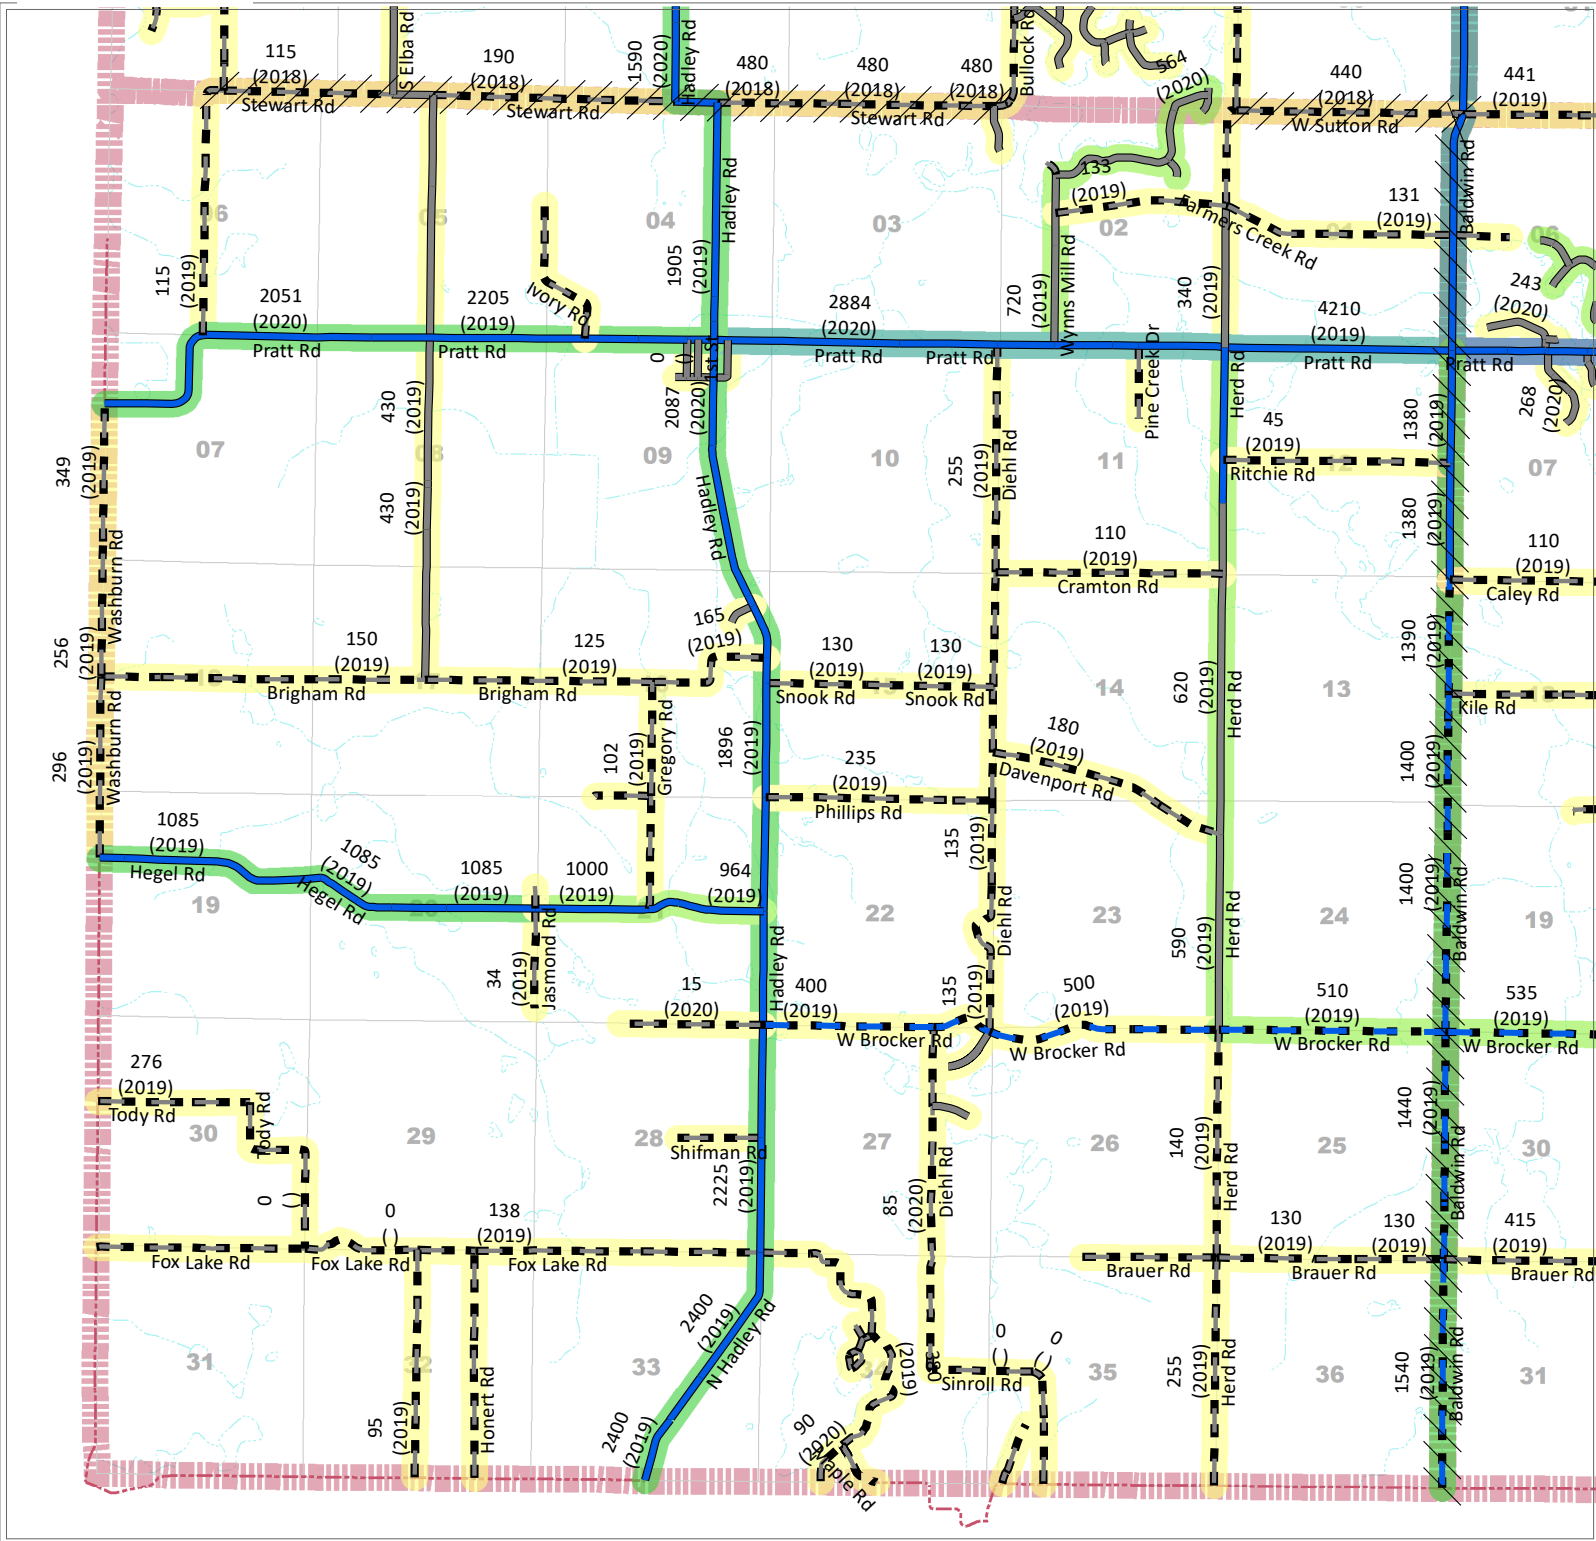

Hadley Township

AVERAGE DAILY TRAFFIC

Legend - Roads

LAPEER COUNTY ROAD COMMISSION

820 DAVIS LAKE ROAD
 LAPEER, MI 48446
 Phone: 810-664-6272
 Web: www.lcrconline.com