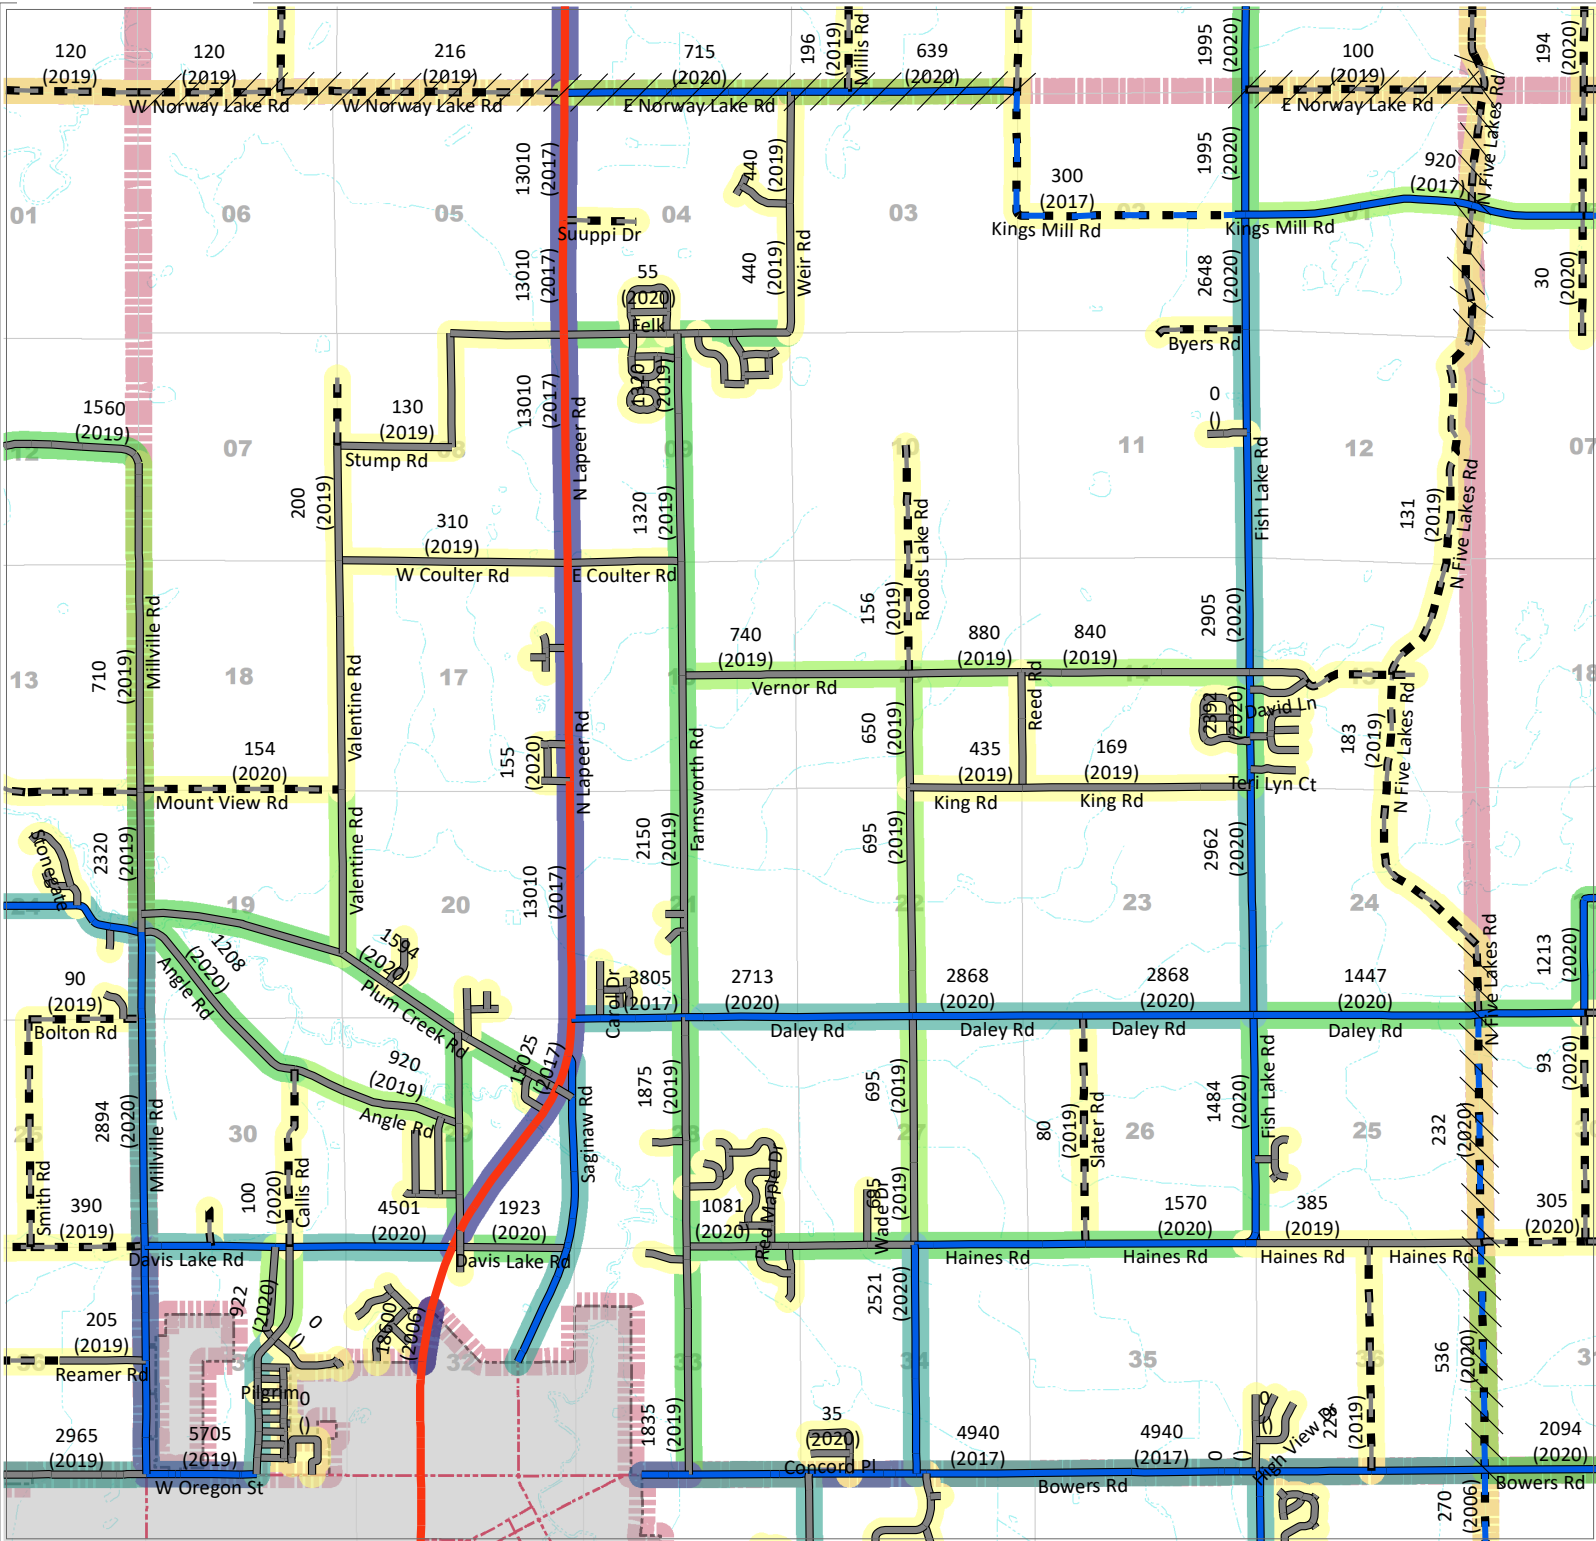

Mayfield Township

AVERAGE DAILY TRAFFIC

Legend - Roads

LAPÉER COUNTY ROAD COMMISSION

820 DAVIS LAKE ROAD
 LAPÉER, MI 48446
 Phone: 810-664-6272
 Web: www.lcrconline.com