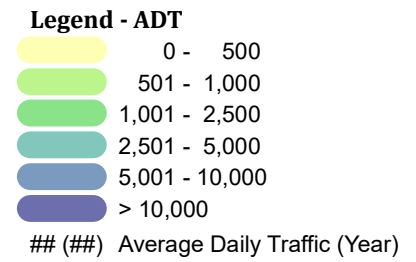

Mayfield Township

AVERAGE DAILY TRAFFIC

Legend - Roads

LAPÉER COUNTY ROAD COMMISSION

820 DAVIS LAKE ROAD
 LAPÉER, MI 48446
 Phone: 810-664-6272
 Web: www.lcrconline.com