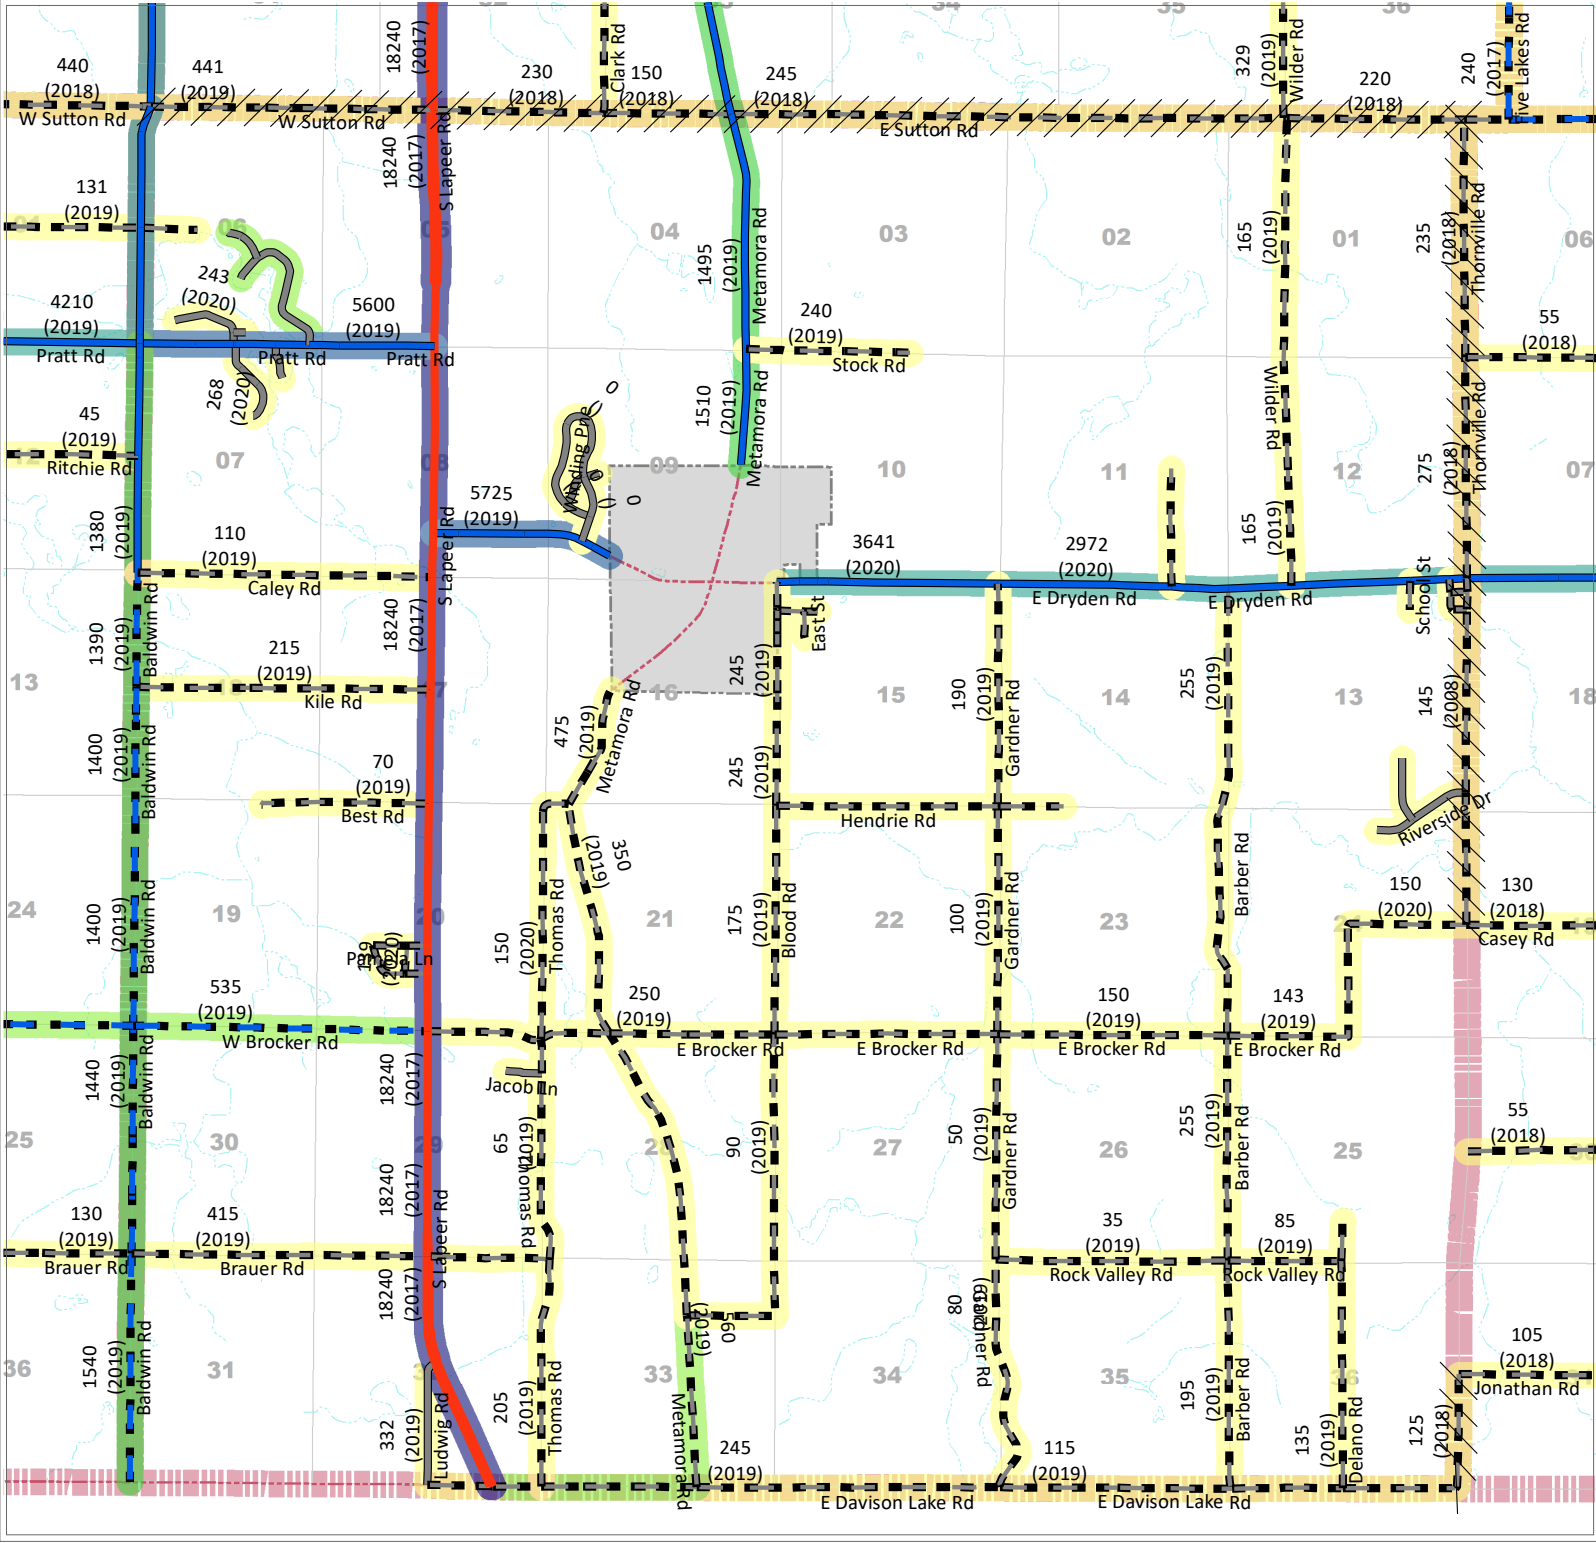

# Metamora Township

## AVERAGE DAILY TRAFFIC

**LAPEER COUNTY ROAD COMMISSION**  
 820 DAVIS LAKE ROAD  
 LAPEER, MI 48446  
 Phone: 810-664-6272  
 Web: www.lcrconline.com