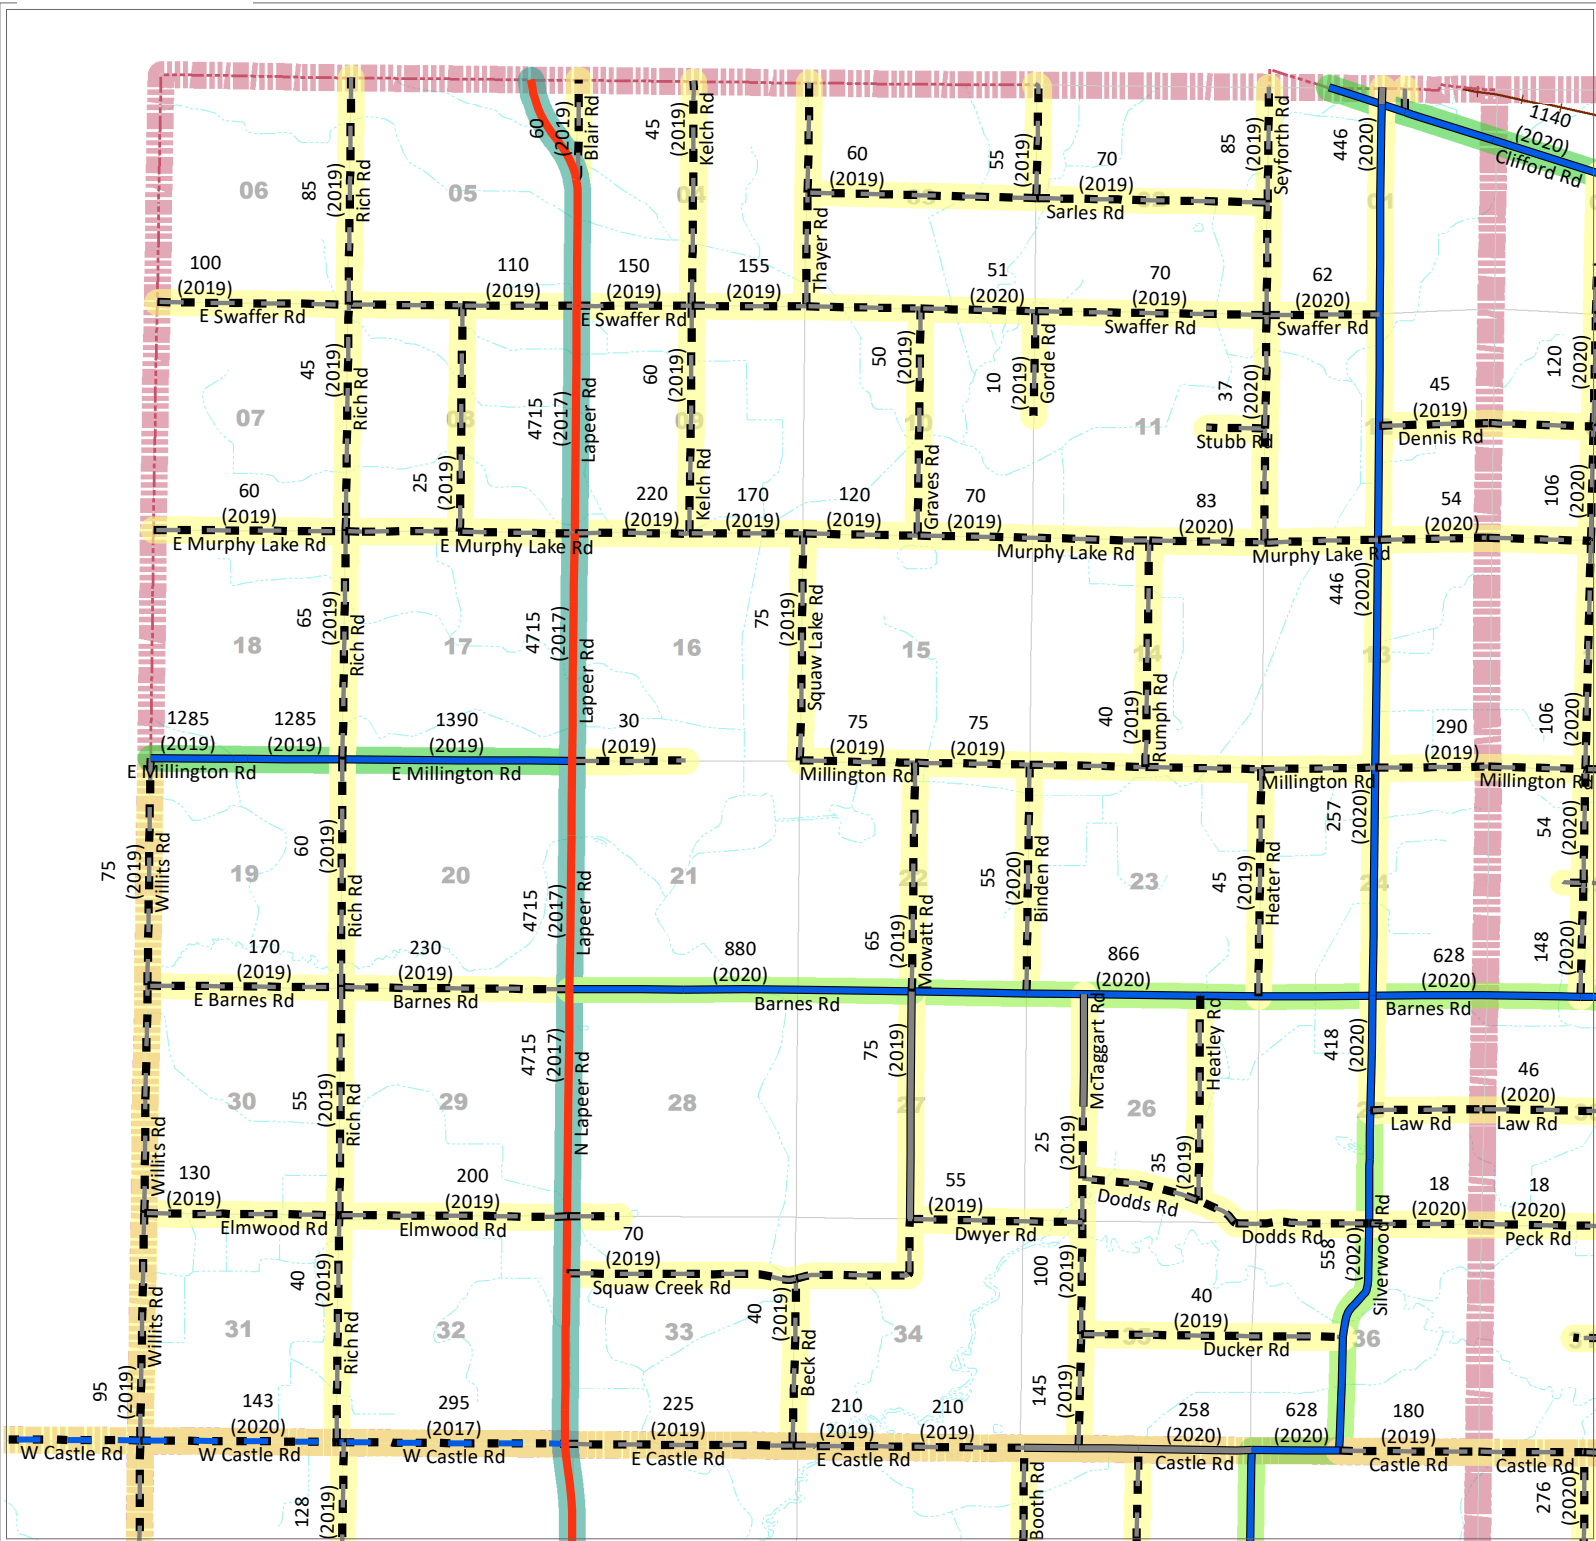

# Rich Township

## AVERAGE DAILY TRAFFIC

**LAPER COUNTY ROAD COMMISSION**  
 820 DAVIS LAKE ROAD  
 LAPER, MI 48446  
 Phone: 810-664-6272  
 Web: www.lcrconline.com