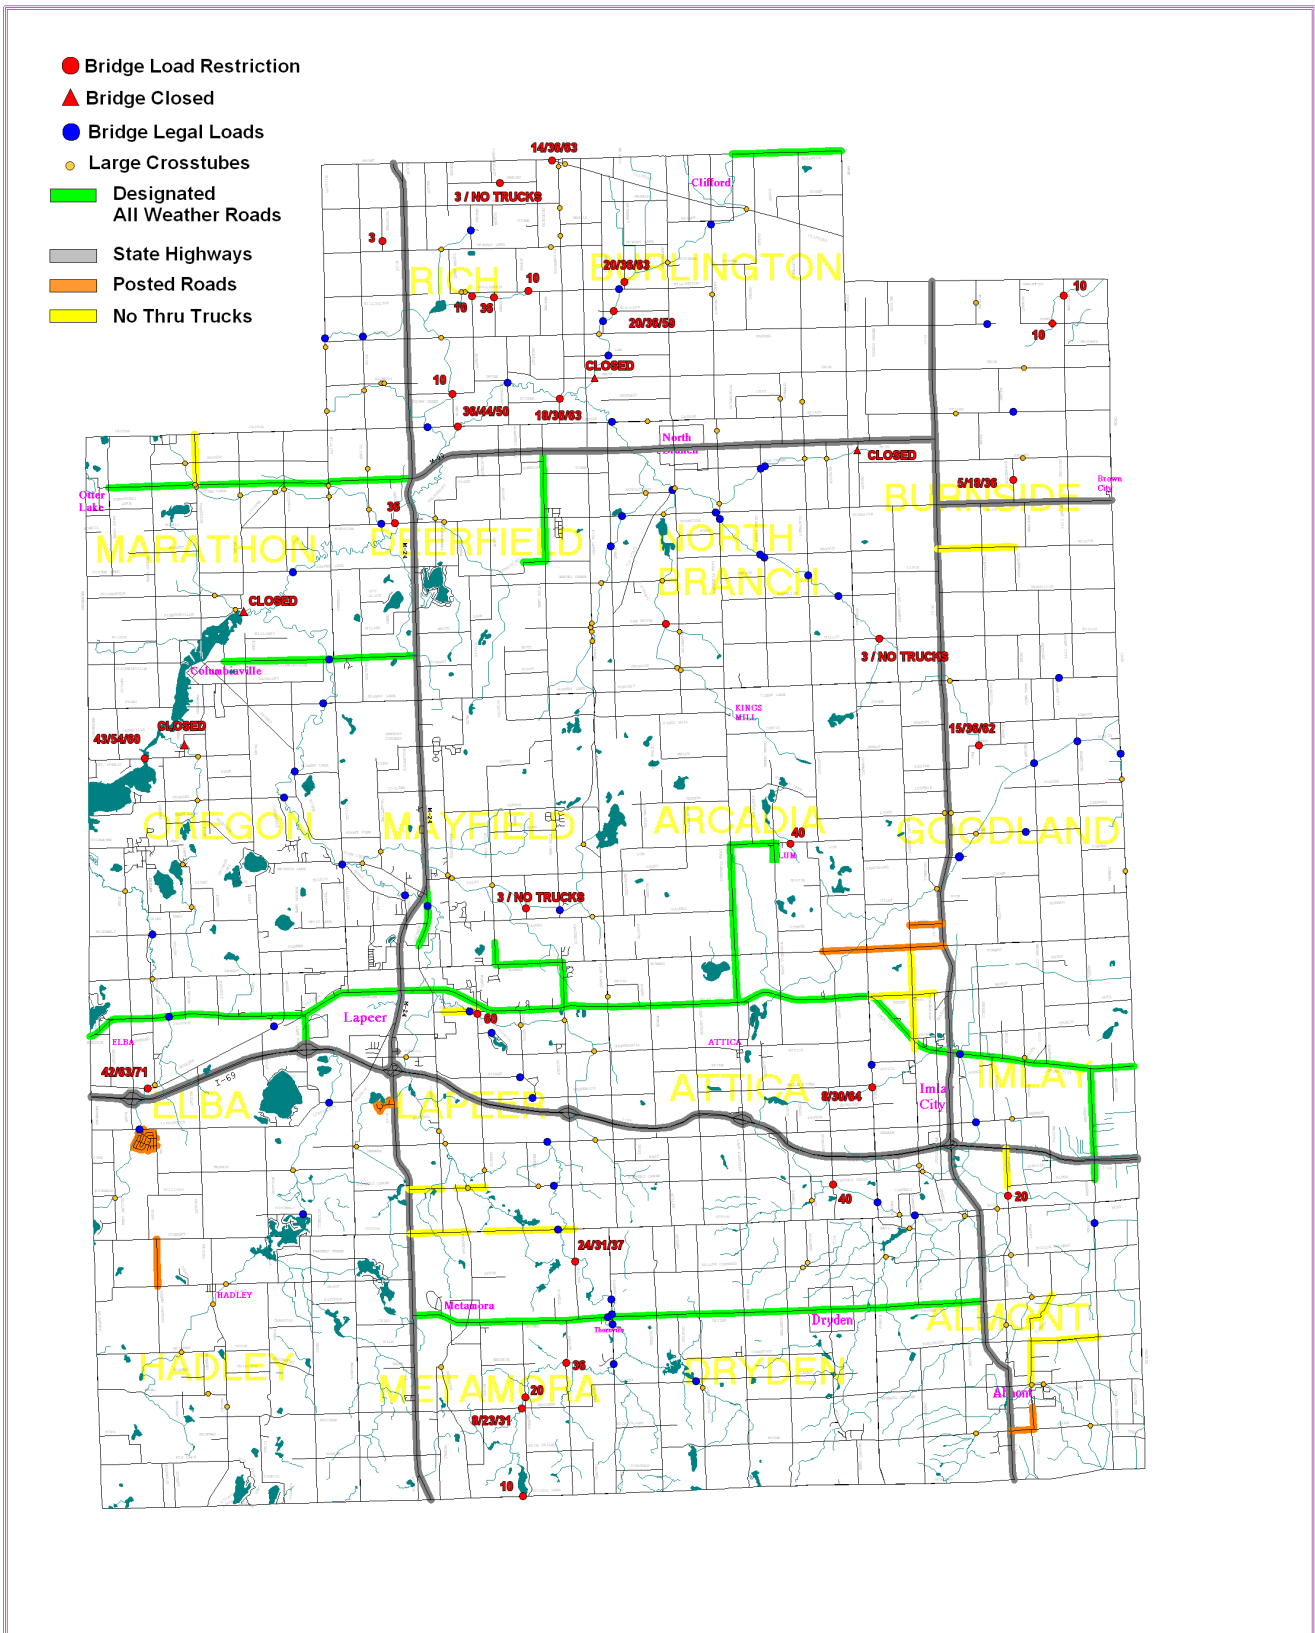

Truck Operator's Map

2011

Lapeer County Road Commission