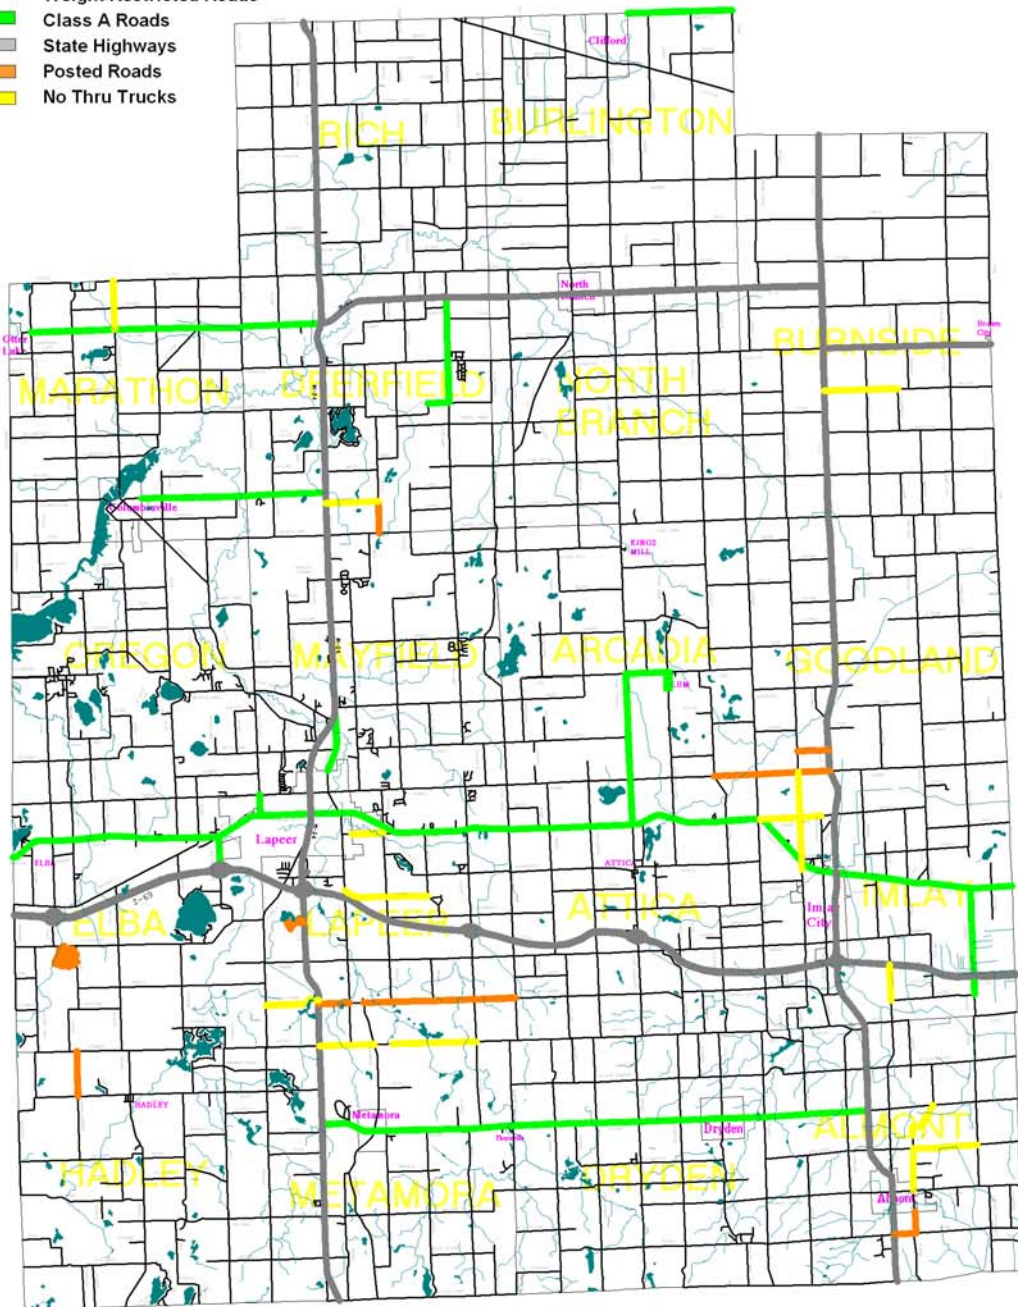

Weight Restricted Roads

2009

- Weight Restricted Roads
- Class A Roads
- State Highways
- Posted Roads
- No Thru Trucks

Lapeer County Road Commission