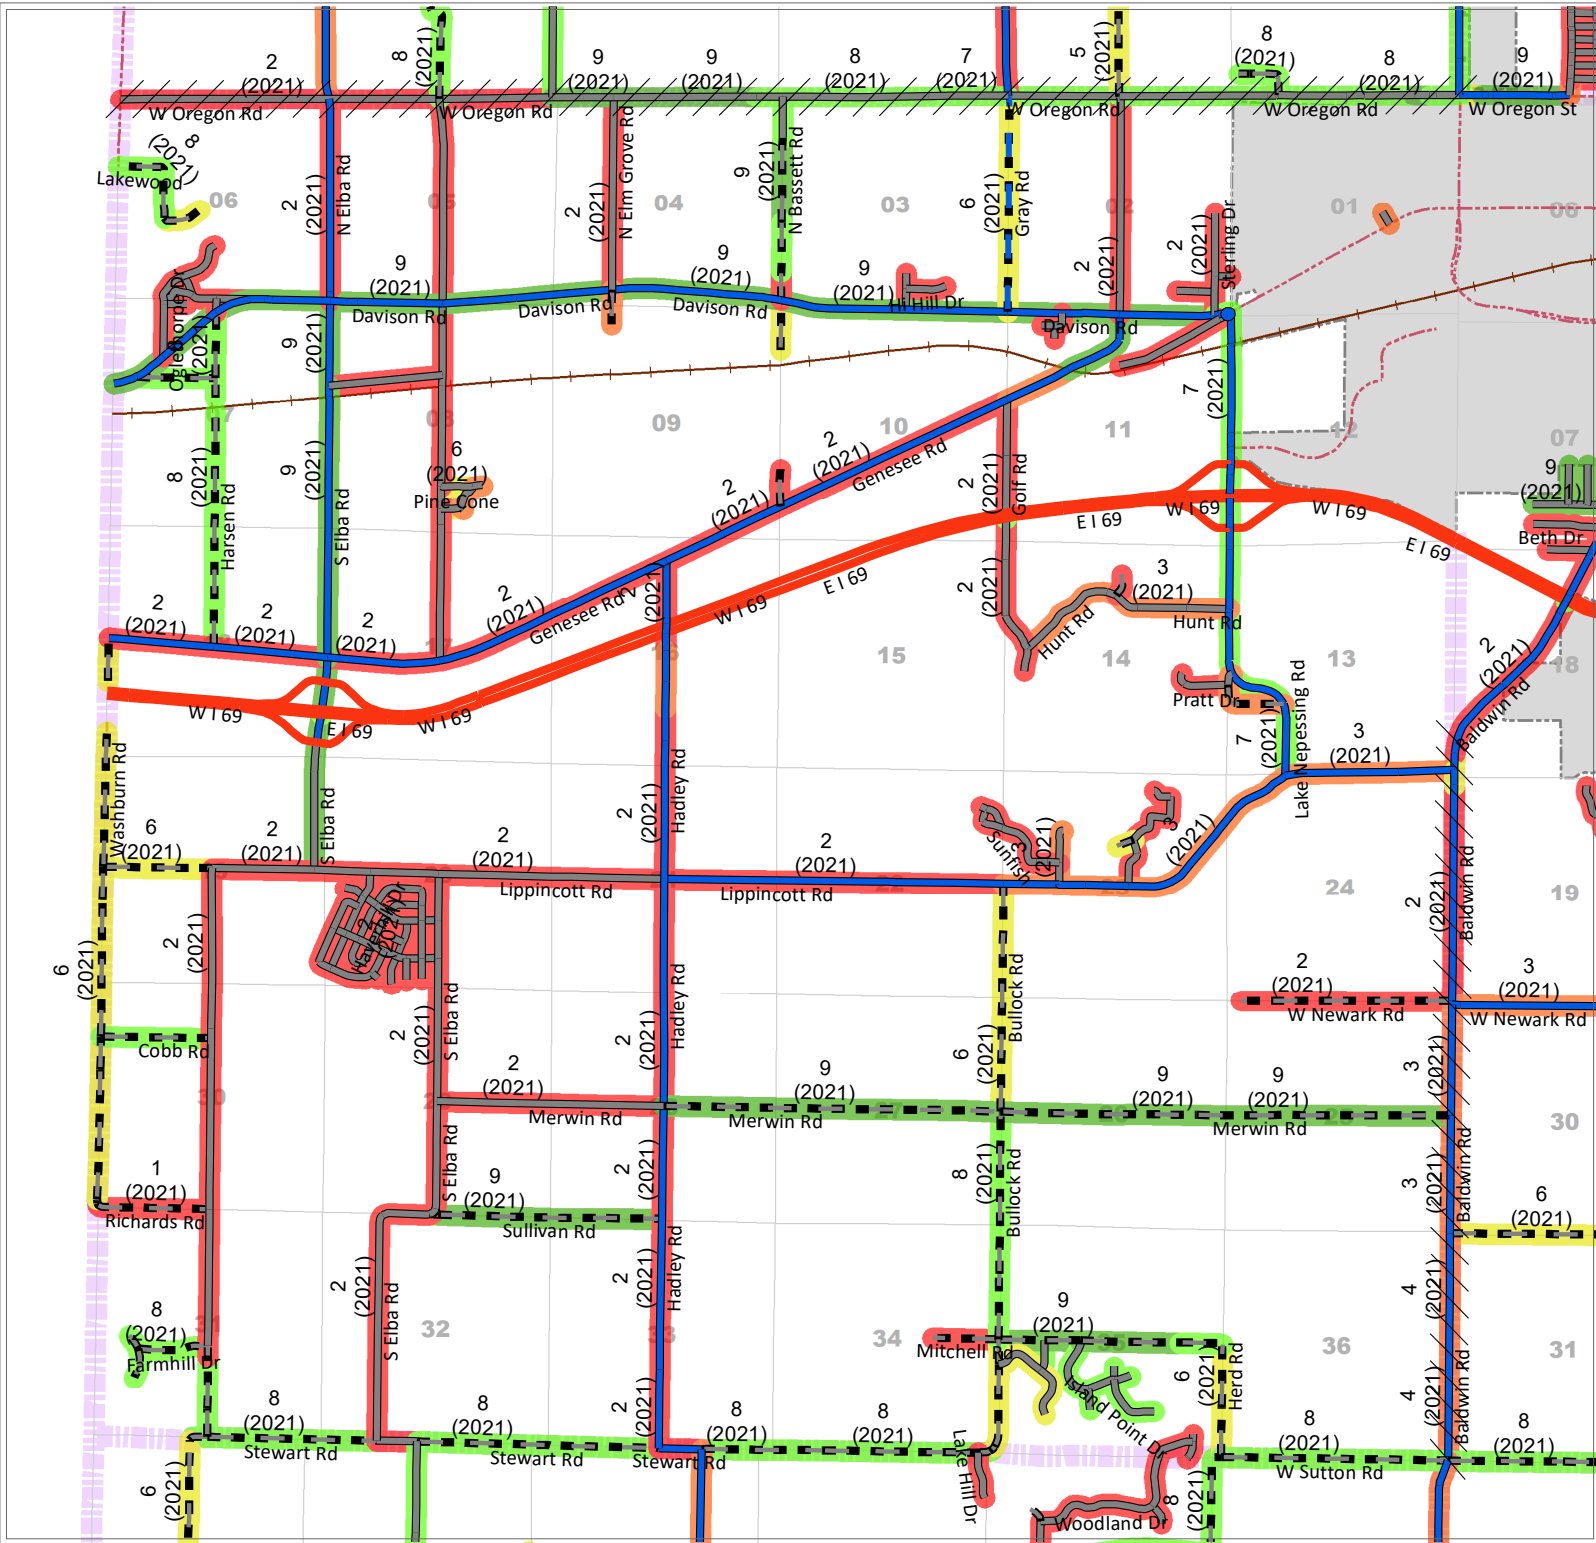

# Elba Township

## Legend - Paser / IBR

- 1 - 2 - Failure
- 3 - 4 - Poor
- 5 - 6 - Fair
- 7 - 8 - Good
- 9 - 10 - Excellent
- ## (##) Current Rating (Year)

## Legend - Roads

- County Local Paved
- County Local Unpaved
- County Primary Paved
- County Primary Unpaved
- State Trunkline
- Non-LCRC Roads
- Township
- Adjacent Twp Jurisdiction

## LAPEER COUNTY ROAD COMMISSION

820 DAVIS LAKE ROAD  
 LAPEER, MI 48446  
 Phone: 810-664-6272  
 Web: www.lcrconline.com