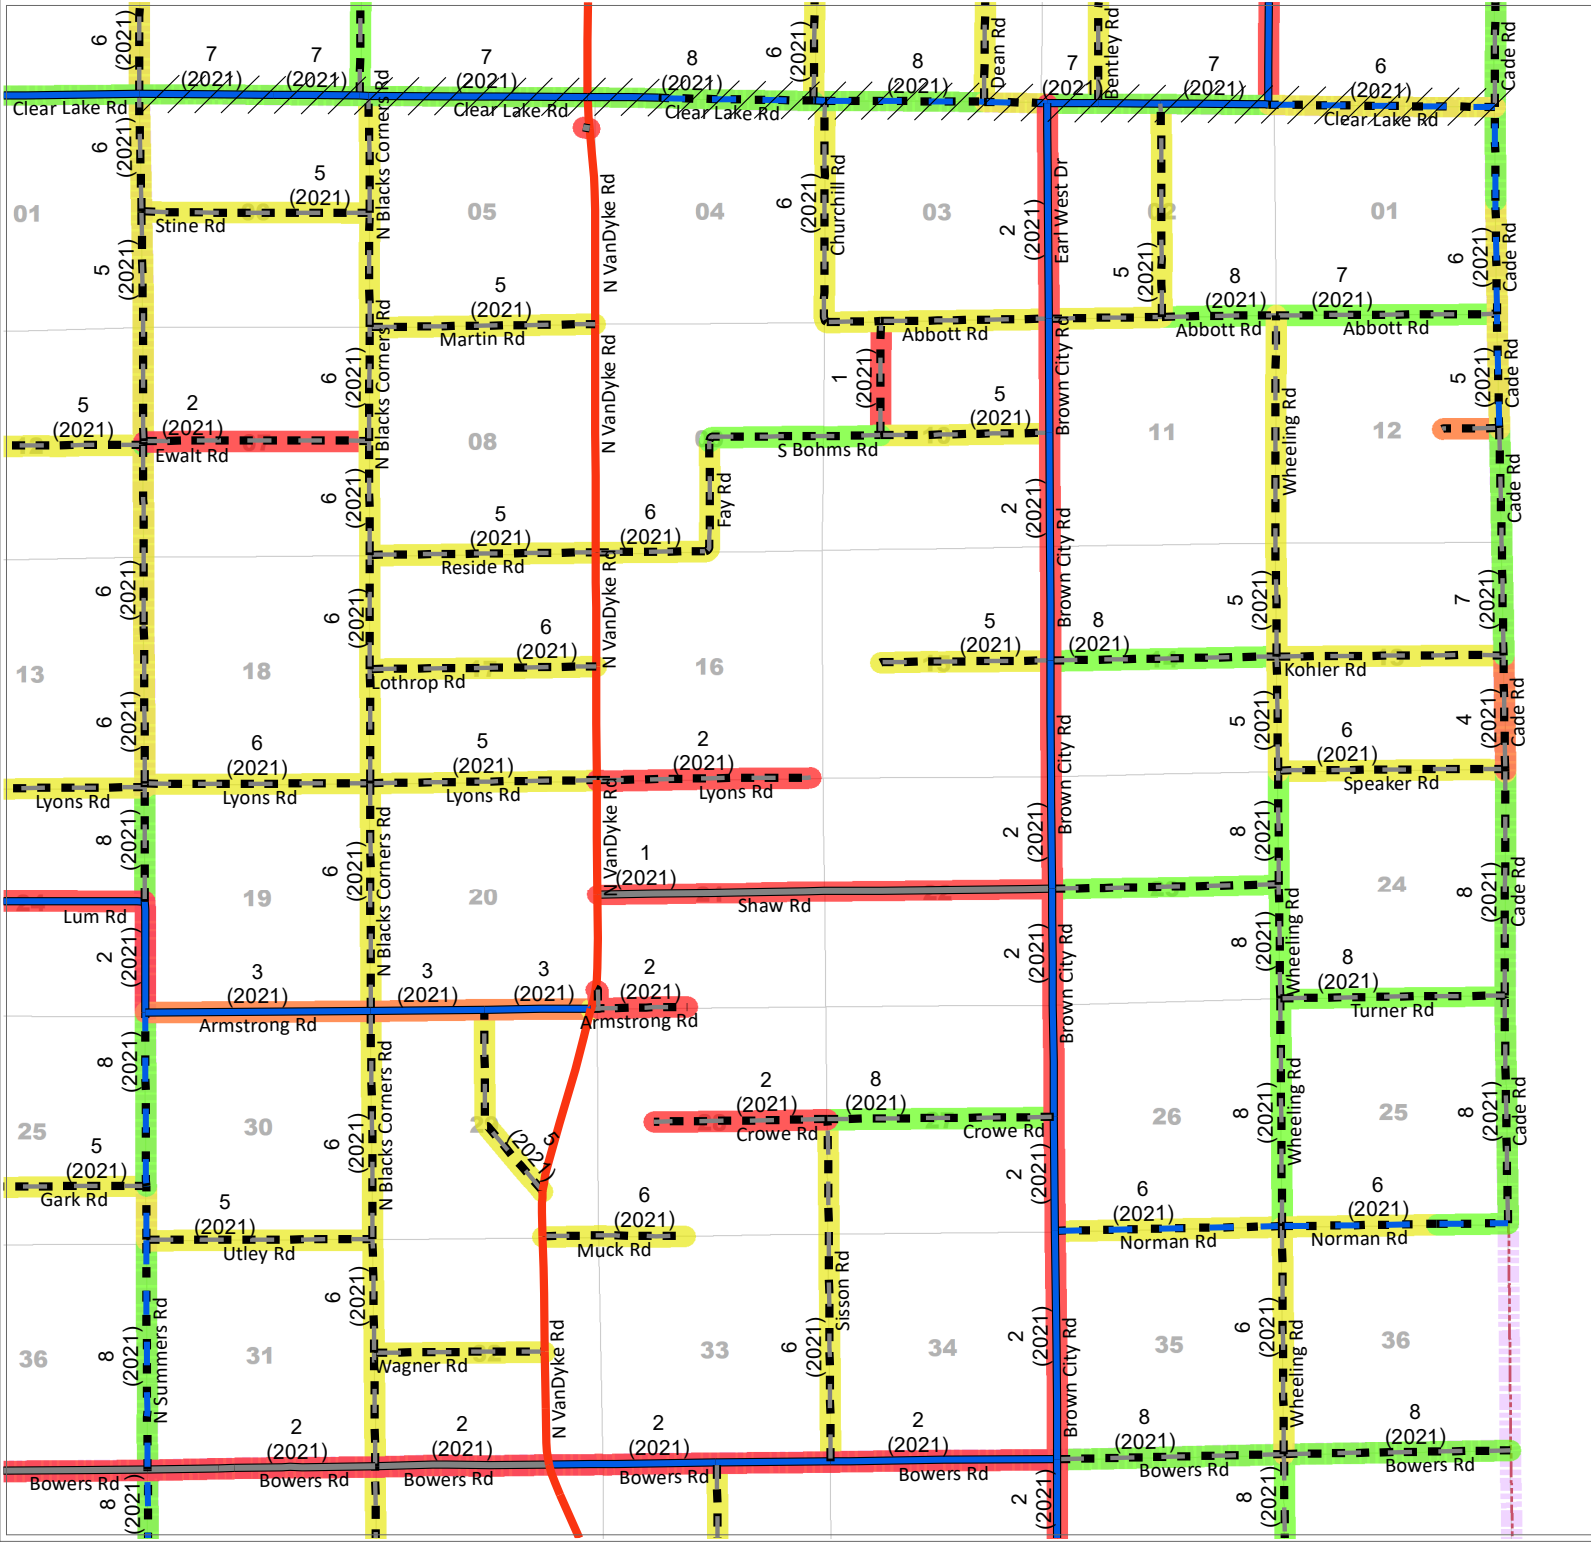

# Goodland Township

## Legend - Paser / IBR

- 1 - 2 - Failure
- 3 - 4 - Poor
- 5 - 6 - Fair
- 7 - 8 - Good
- 9 - 10 - Excellent
- ## (##) Current Rating (Year)

## Legend - Roads

- County Local Paved
- County Local Unpaved
- County Primary Paved
- County Primary Unpaved
- State Trunkline
- Non-LCRC Roads
- Township
- Adjacent Twp Jurisdiction

## LAPEER COUNTY ROAD COMMISSION

820 DAVIS LAKE ROAD  
 LAPEER, MI 48446  
 Phone: 810-664-6272  
 Web: www.lcrconline.com