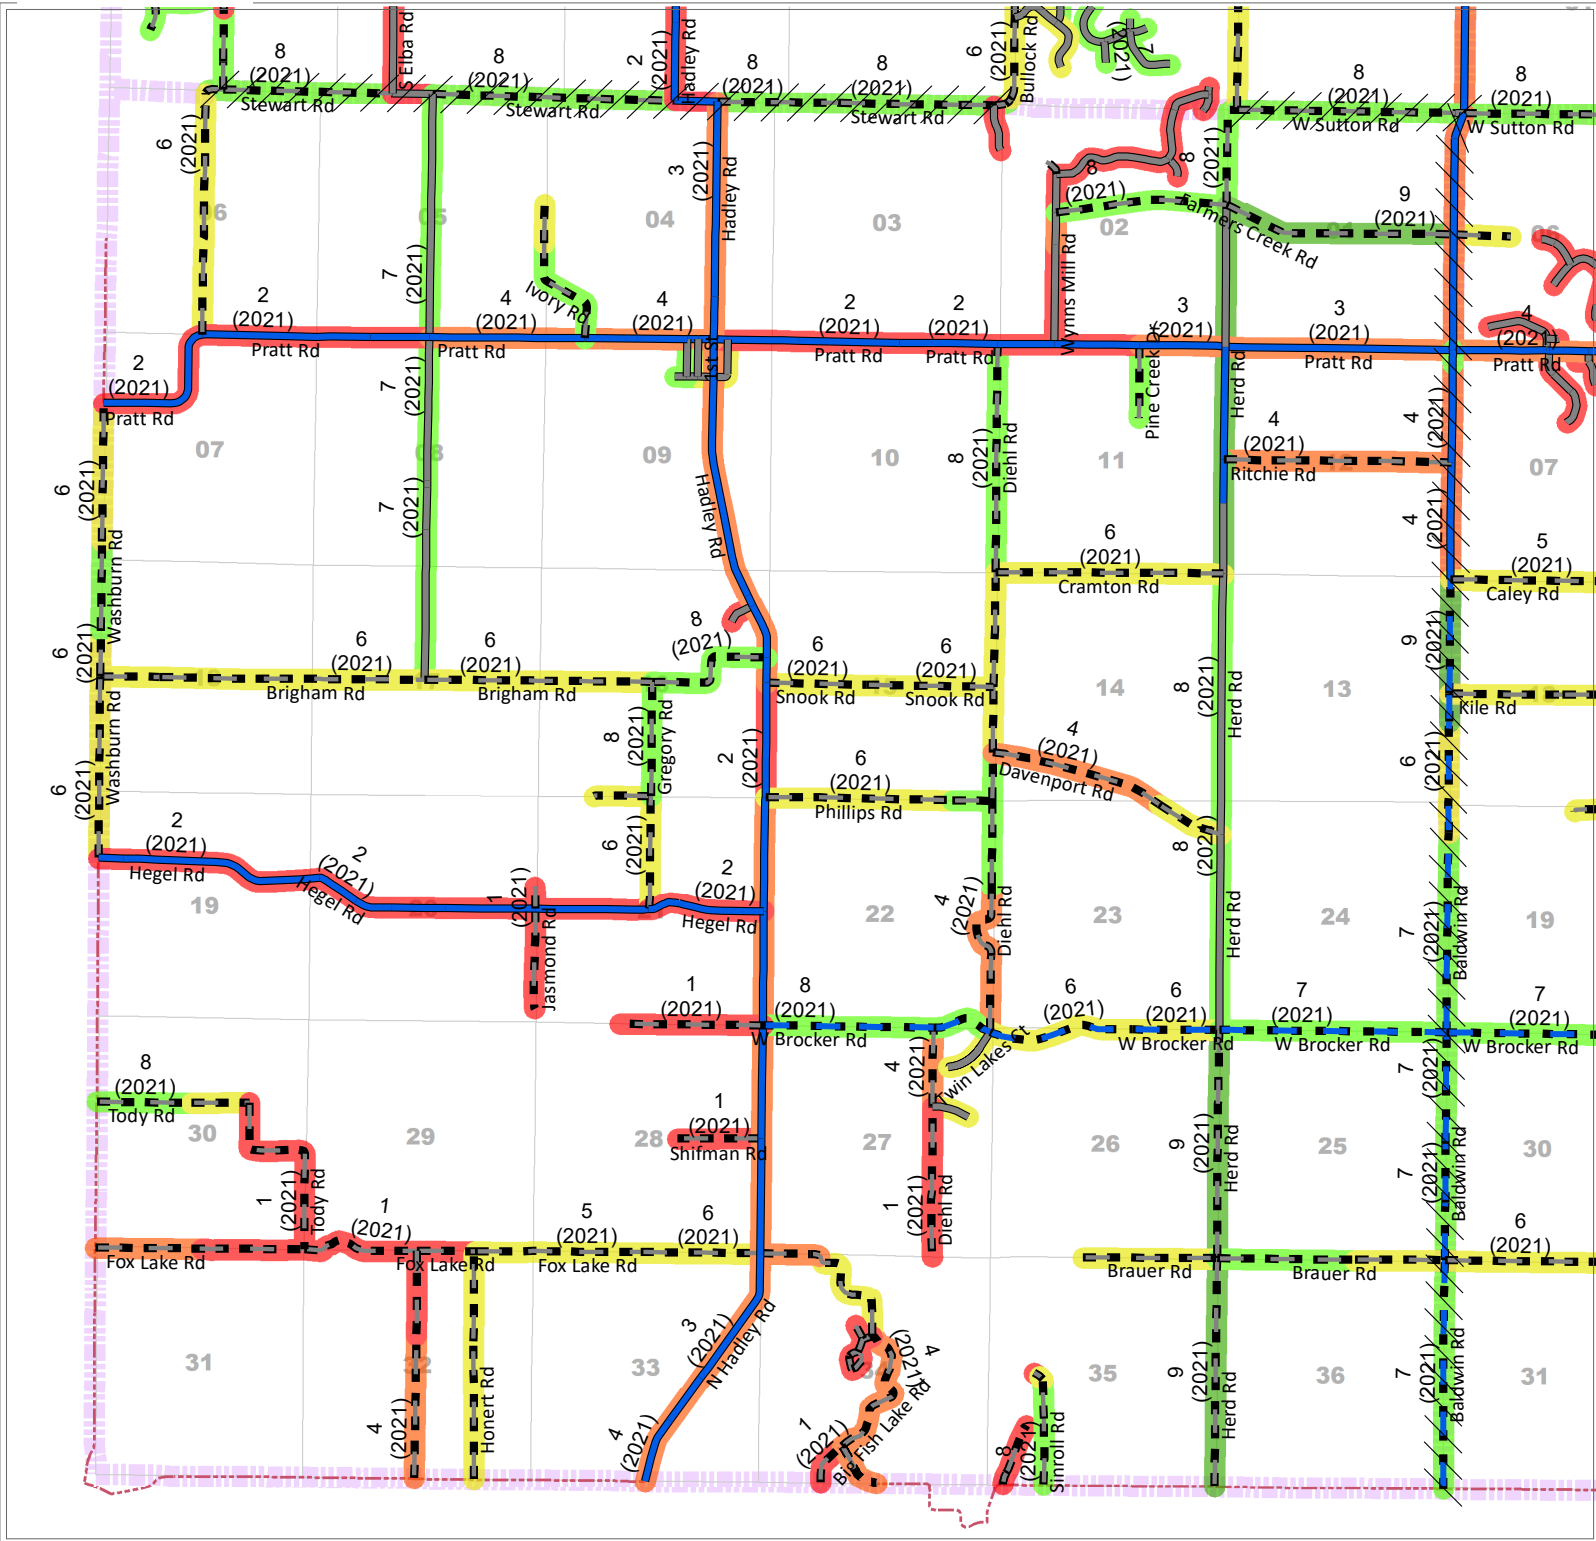

Hadley Township

PASER & IBR RATINGS

Legend - Paser / IBR

- 1 - 2 - Failure
- 3 - 4 - Poor
- 5 - 6 - Fair
- 7 - 8 - Good
- 9 - 10 - Excellent
- ## (##) Current Rating (Year)

Legend - Roads

- County Local Paved
- County Local Unpaved
- County Primary Paved
- County Primary Unpaved
- State Trunkline
- Non-LCRC Roads
- Township
- Adjacent Twp Jurisdiction

LAPEER COUNTY ROAD COMMISSION

820 DAVIS LAKE ROAD
 LAPEER, MI 48446
 Phone: 810-664-6272
 Web: www.lcrconline.com