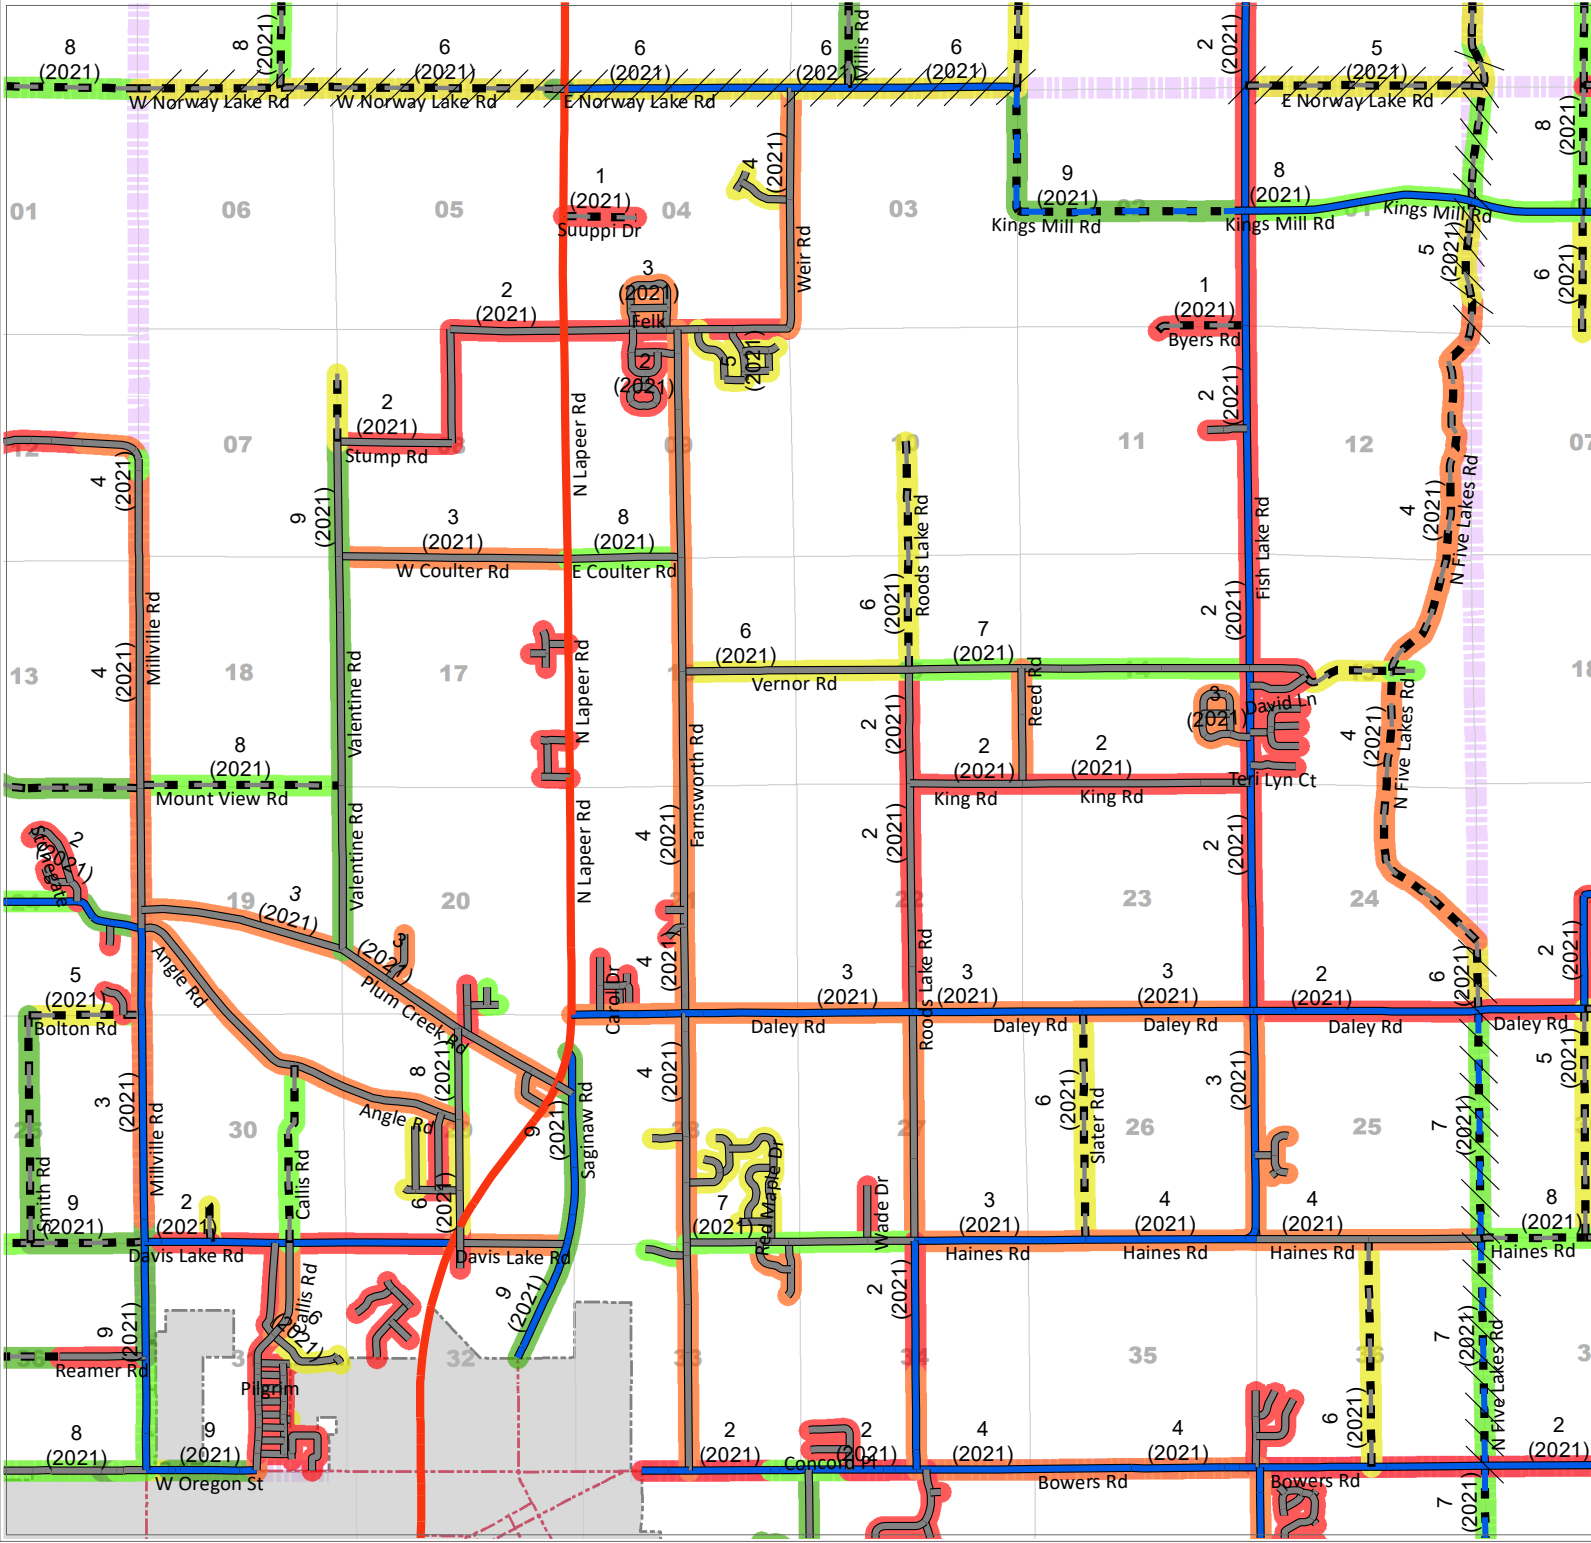

# Mayfield Township

## PASER & IBR RATINGS

**Legend - Paser / IBR**

- 1 - 2 - Failure
- 3 - 4 - Poor
- 5 - 6 - Fair
- 7 - 8 - Good
- 9 - 10 - Excellent

## (##) Current Rating (Year)

**Legend - Roads**

- County Local Paved
- County Local Unpaved
- County Primary Paved
- County Primary Unpaved
- State Trunkline
- Non-LCRC Roads
- Township
- Adjacent Twp Jurisdiction

### LAPEER COUNTY ROAD COMMISSION

820 DAVIS LAKE ROAD  
 LAPEER, MI 48446  
 Phone: 810-664-6272  
 Web: www.lcrconline.com