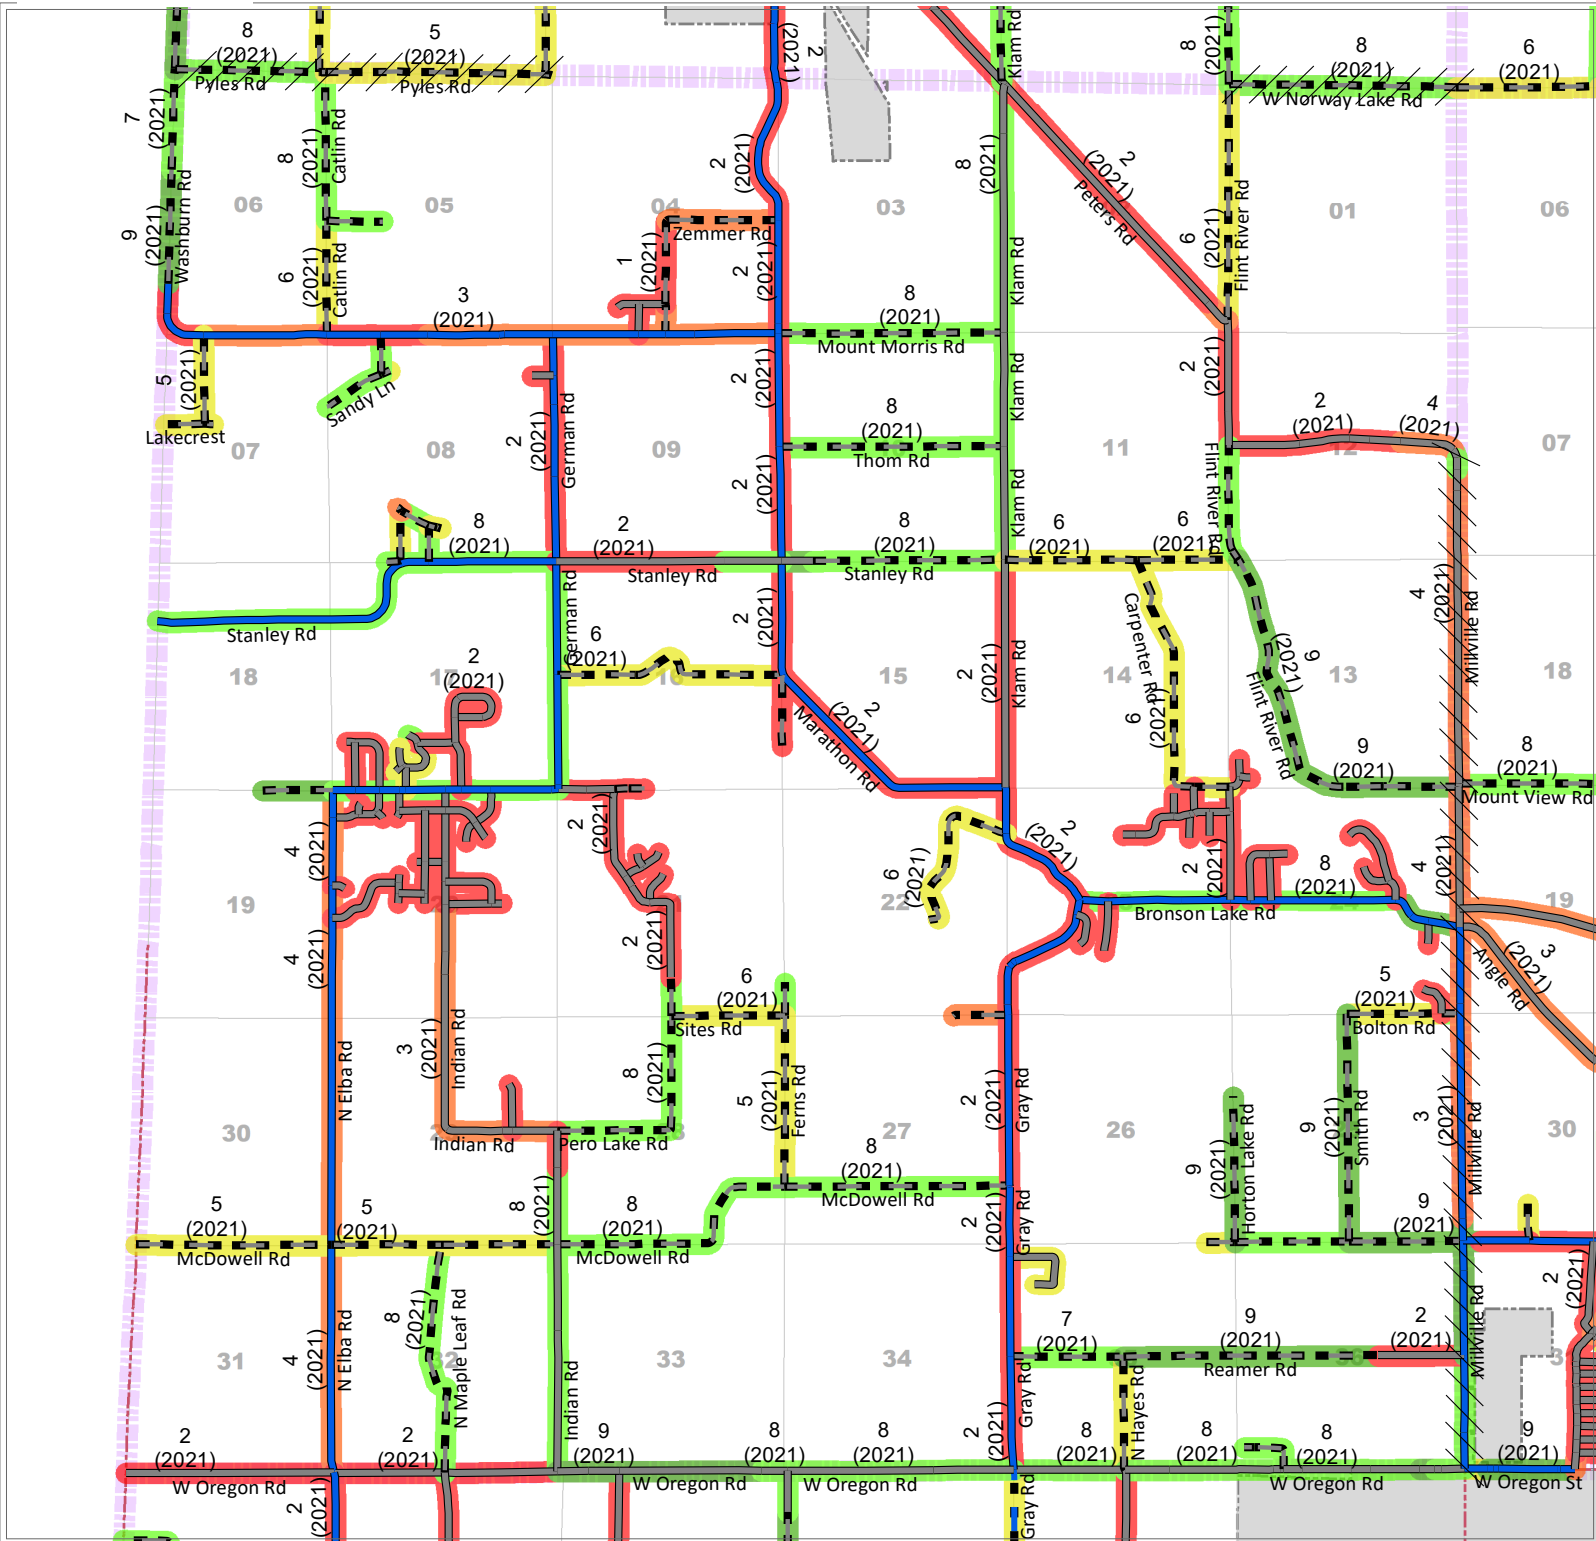

Oregon Township

PASER & IBR RATINGS

Legend - Paser / IBR

- █ 1 - 2 - Failure
- █ 3 - 4 - Poor
- █ 5 - 6 - Fair
- █ 7 - 8 - Good
- █ 9 - 10 - Excellent
- ## (##) Current Rating (Year)

Legend - Roads

- █ County Local Paved
- █ County Local Unpaved
- █ County Primary Paved
- █ County Primary Unpaved
- █ State Trunkline
- - - Non-LCRC Roads
- █ Township
- /// Adjacent Twp Jurisdiction

LAPEER COUNTY ROAD COMMISSION

820 DAVIS LAKE ROAD
 LAPEER, MI 48446
 Phone: 810-664-6272
 Web: www.lcrconline.com