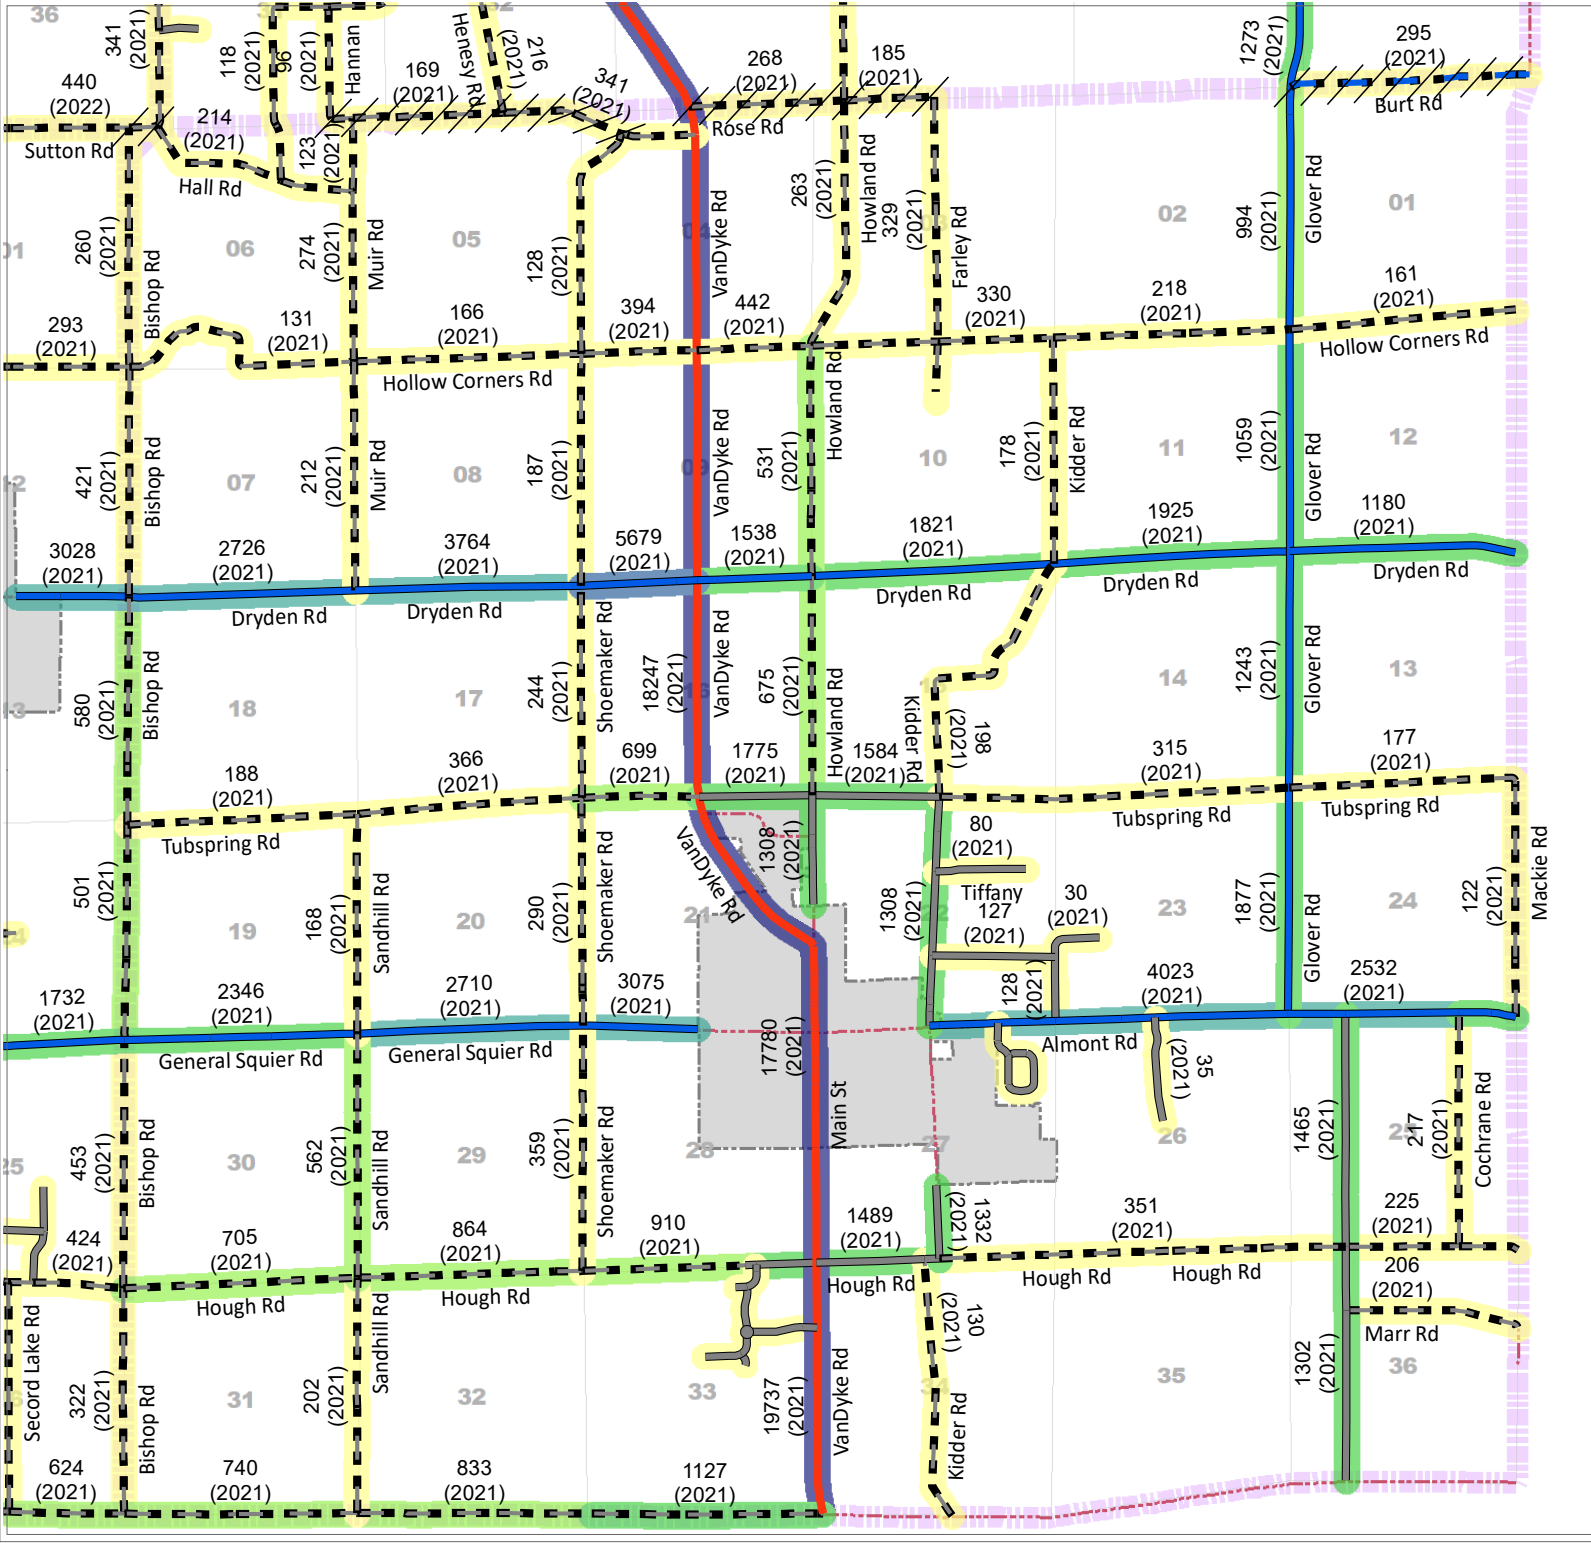

# Almont Township

## AVERAGE DAILY TRAFFIC

### Legend - Average Daily Traffic

### Legend - Roads

**LAPEER COUNTY ROAD COMMISSION**  
 820 DAVIS LAKE ROAD  
 LAPEER, MI 48446  
 Phone: 810-664-6272  
 Web: www.lcrconline.com