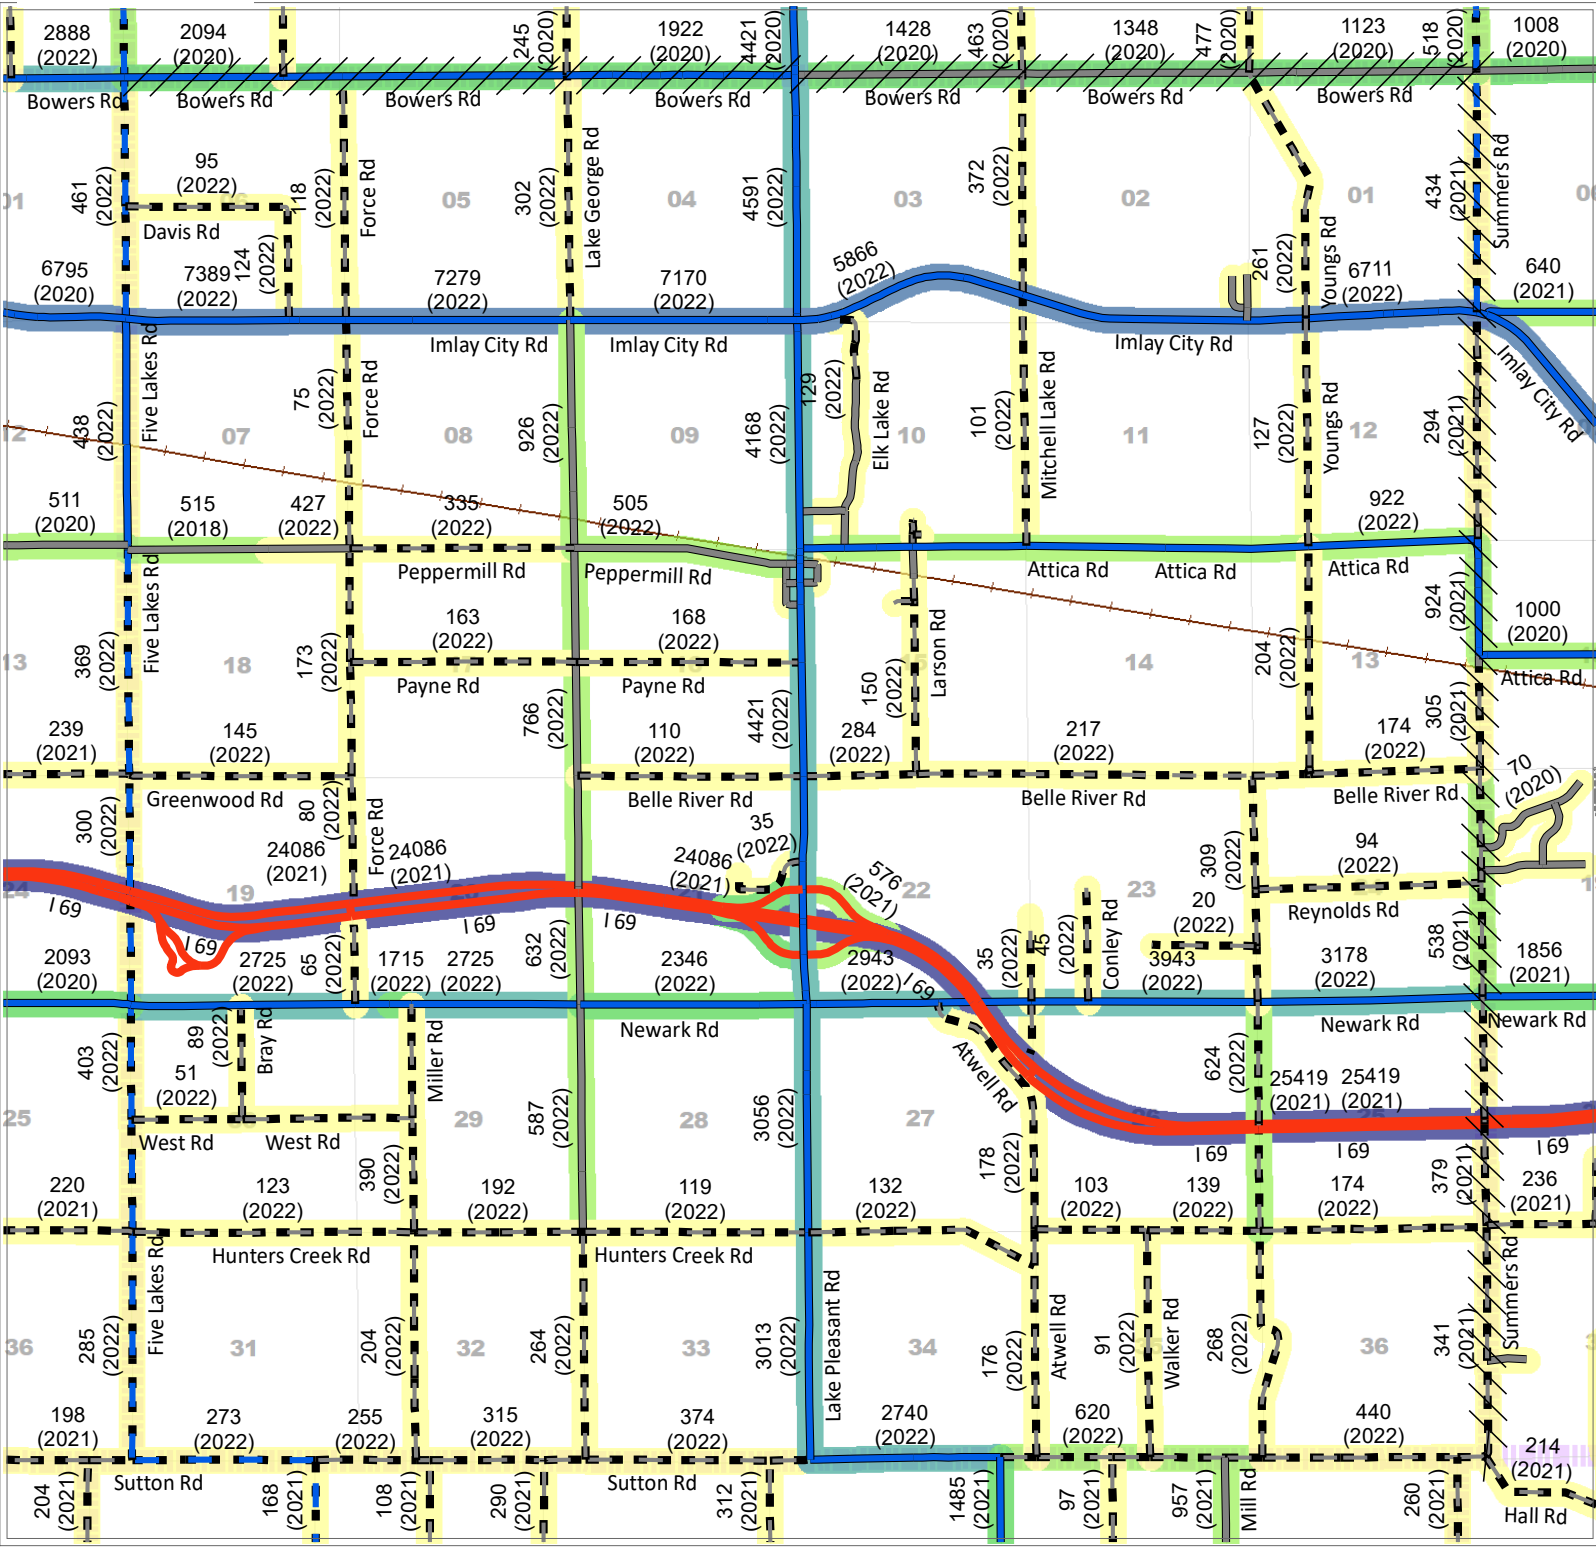

Attica Township

AVERAGE DAILY TRAFFIC

Legend - Average Daily Traffic

Legend - Roads

LAPEER COUNTY ROAD COMMISSION

820 DAVIS LAKE ROAD
 LAPEER, MI 48446
 Phone: 810-664-6272
 Web: www.lcrconline.com