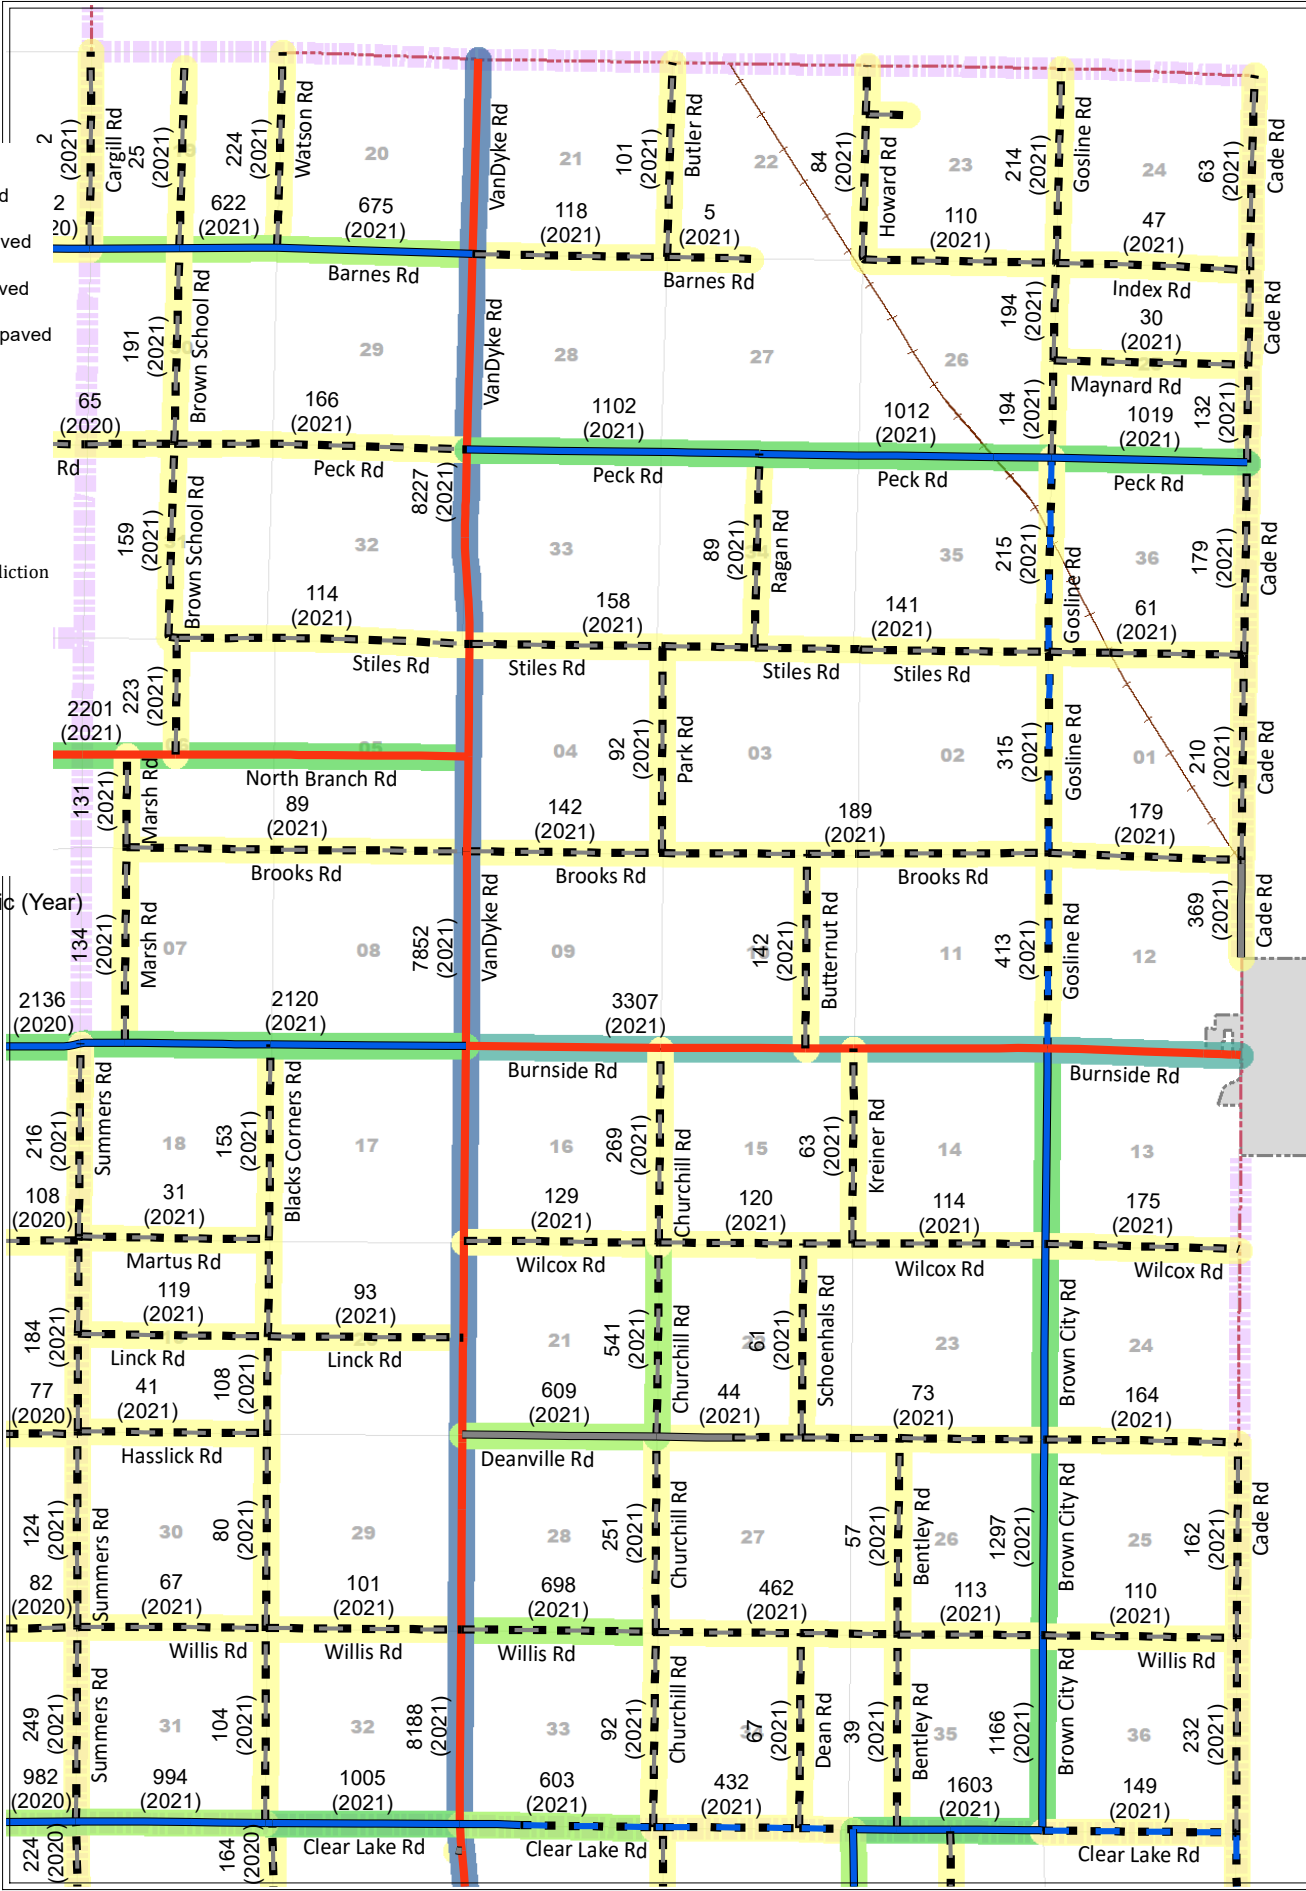

# Burnside Township

## AVERAGE DAILY TRAFFIC

### Legend

- County Local Paved
- County Local Unpaved
- County Primary Paved
- County Primary Unpaved
- State Trunkline
- Non-LCRC Roads
- Railroad
- Township
- Adjacent Twp Jurisdiction
- 0 - 500
- 501 - 1000
- 1001 - 2500
- 2501 - 5000
- 5001 - 10000
- >10,000

## (###) Average Daily Traffic (Year)

**Lapeer County Road Commission**  
 820 DAVIS LAKE ROAD  
 LAPEER, MI 48446  
 Phone: 810-664-6272  
 Web: www.lcrconline.com