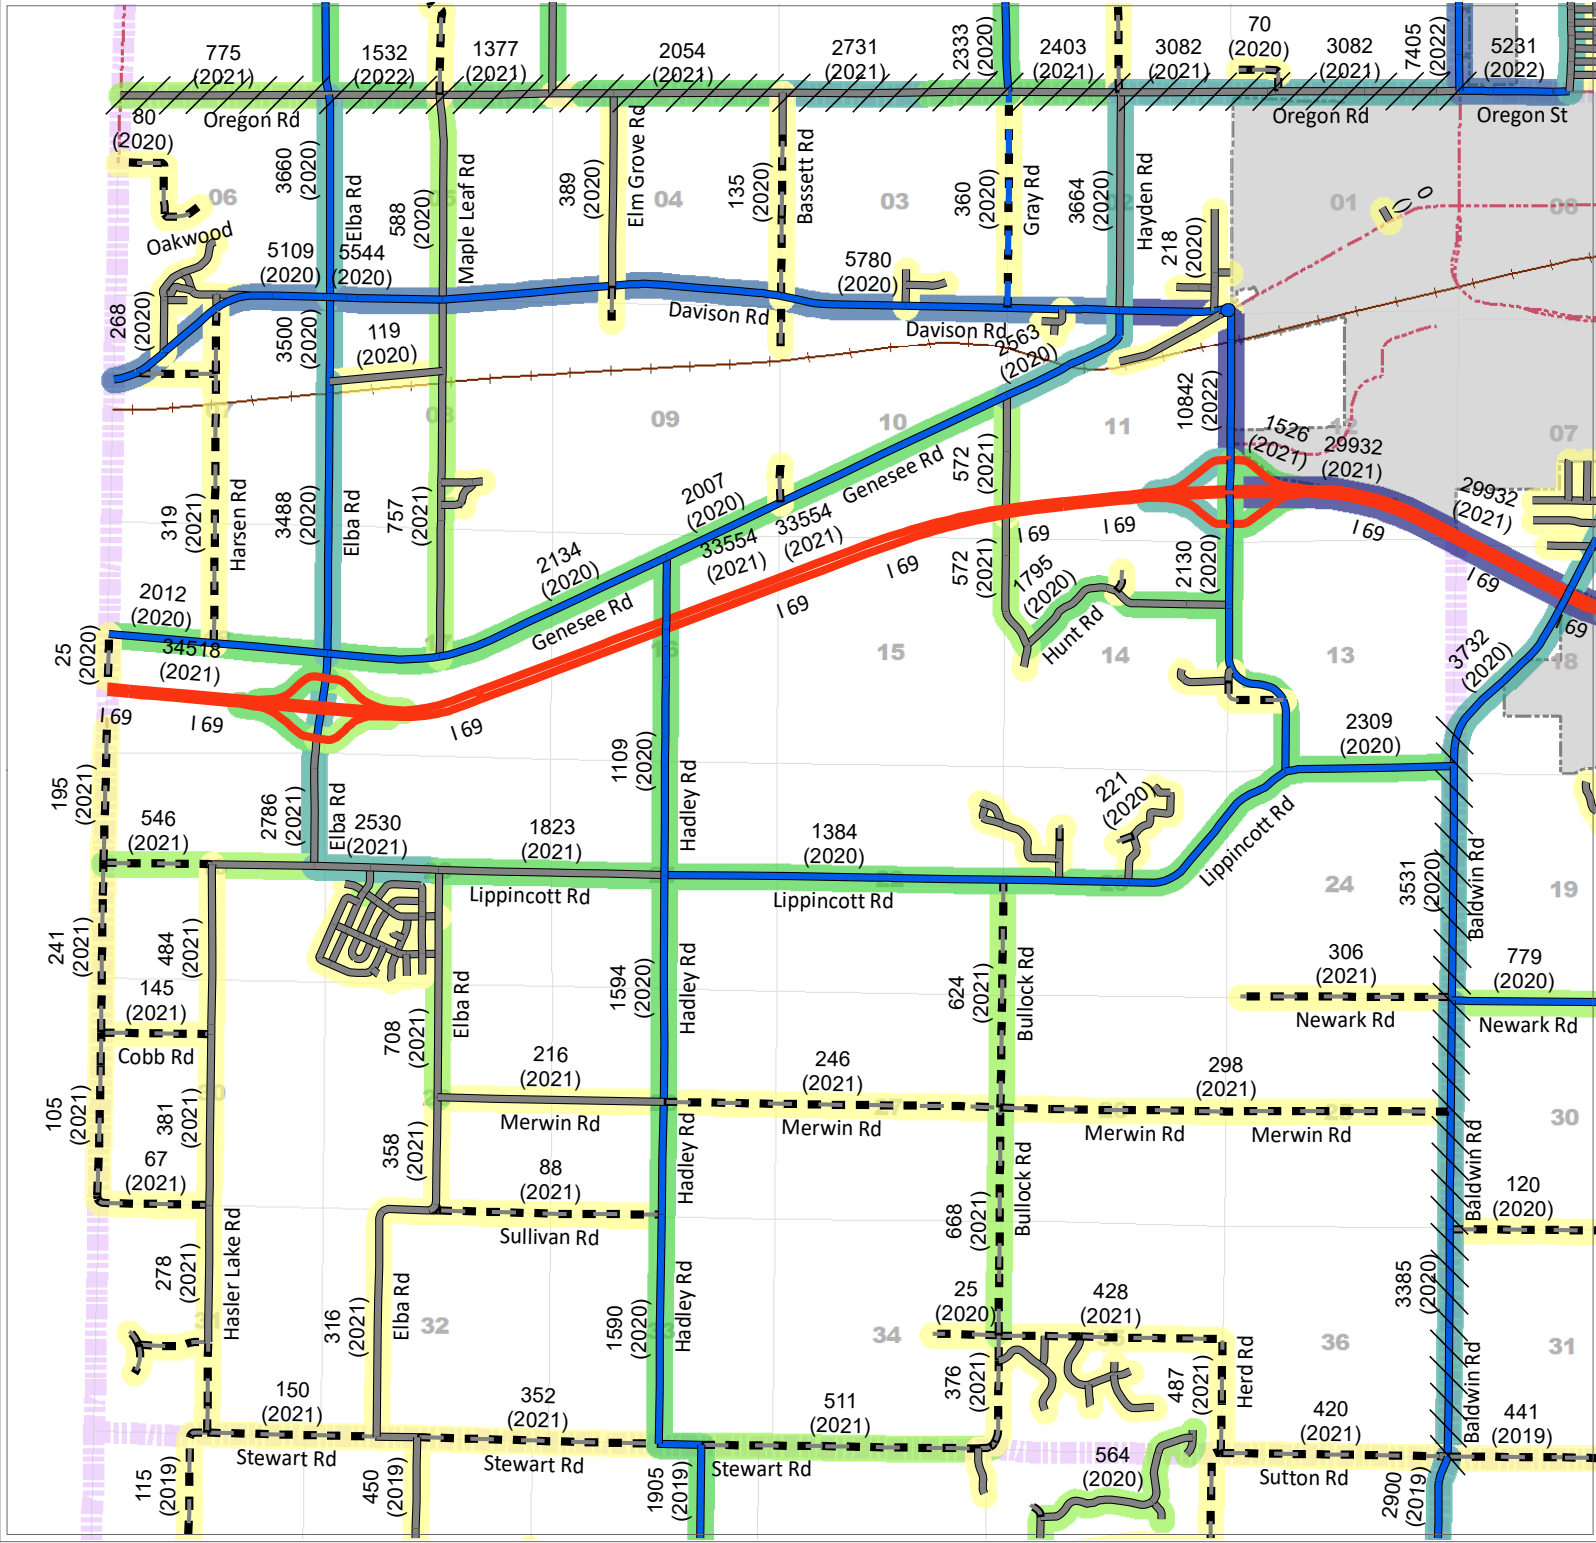

Elba Township

AVERAGE DAILY TRAFFIC

Legend - Average Daily Traffic

Legend - Roads

LAPEER COUNTY ROAD COMMISSION
 820 DAVIS LAKE ROAD
 LAPEER, MI 48446
 Phone: 810-664-6272
 Web: www.lcrconline.com