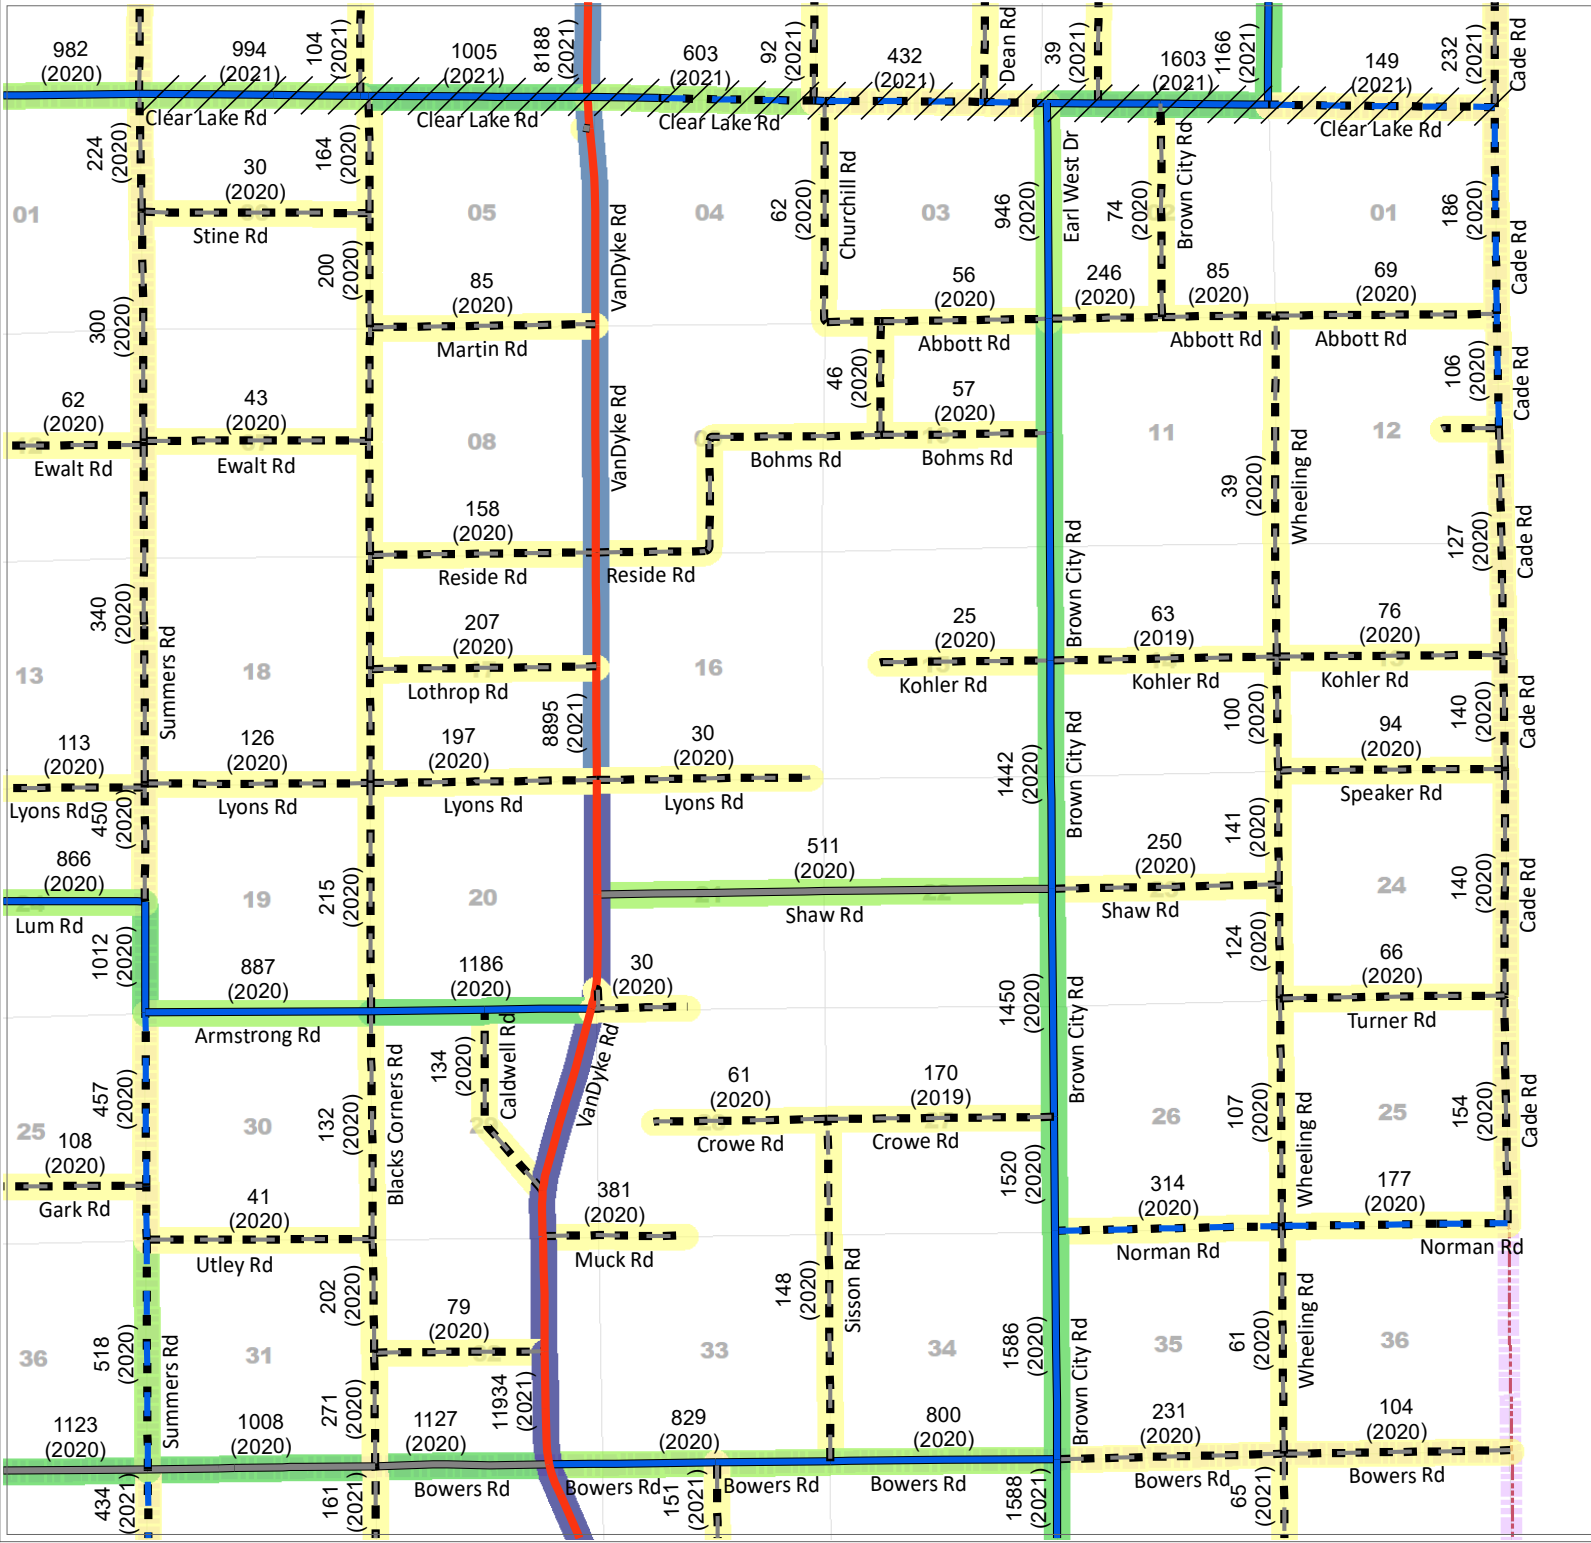

Goodland Township

AVERAGE DAILY TRAFFIC

Legend - Average Daily Traffic

Legend - Roads

LAPEER COUNTY ROAD COMMISSION
 820 DAVIS LAKE ROAD
 LAPEER, MI 48446
 Phone: 810-664-6272
 Web: www.lcrconline.com