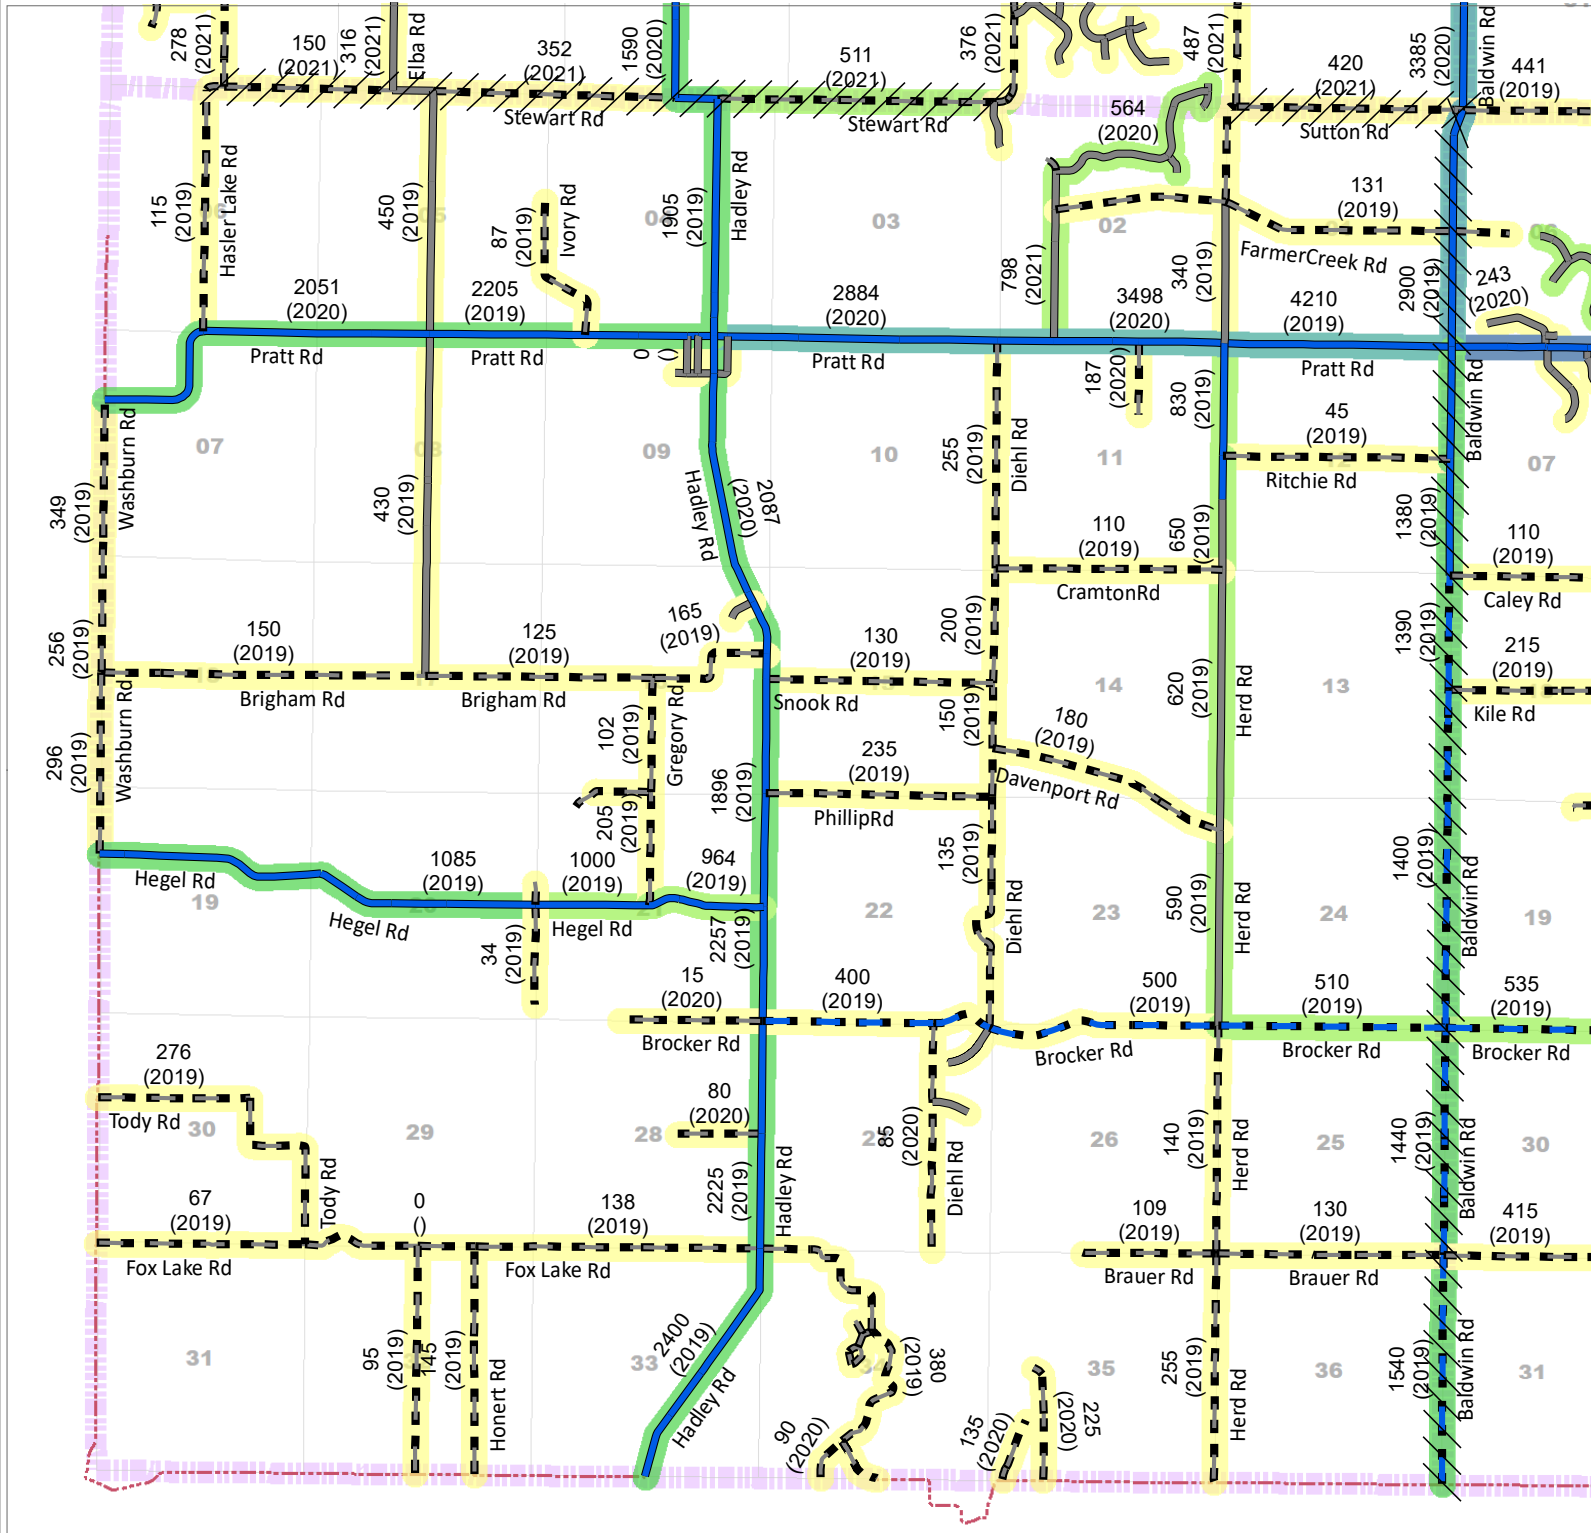

Hadley Township

AVERAGE DAILY TRAFFIC

Legend - Average Daily Traffic

Legend - Roads

LAPEER COUNTY ROAD COMMISSION

820 DAVIS LAKE ROAD
 LAPEER, MI 48446
 Phone: 810-664-6272
 Web: www.lcrconline.com