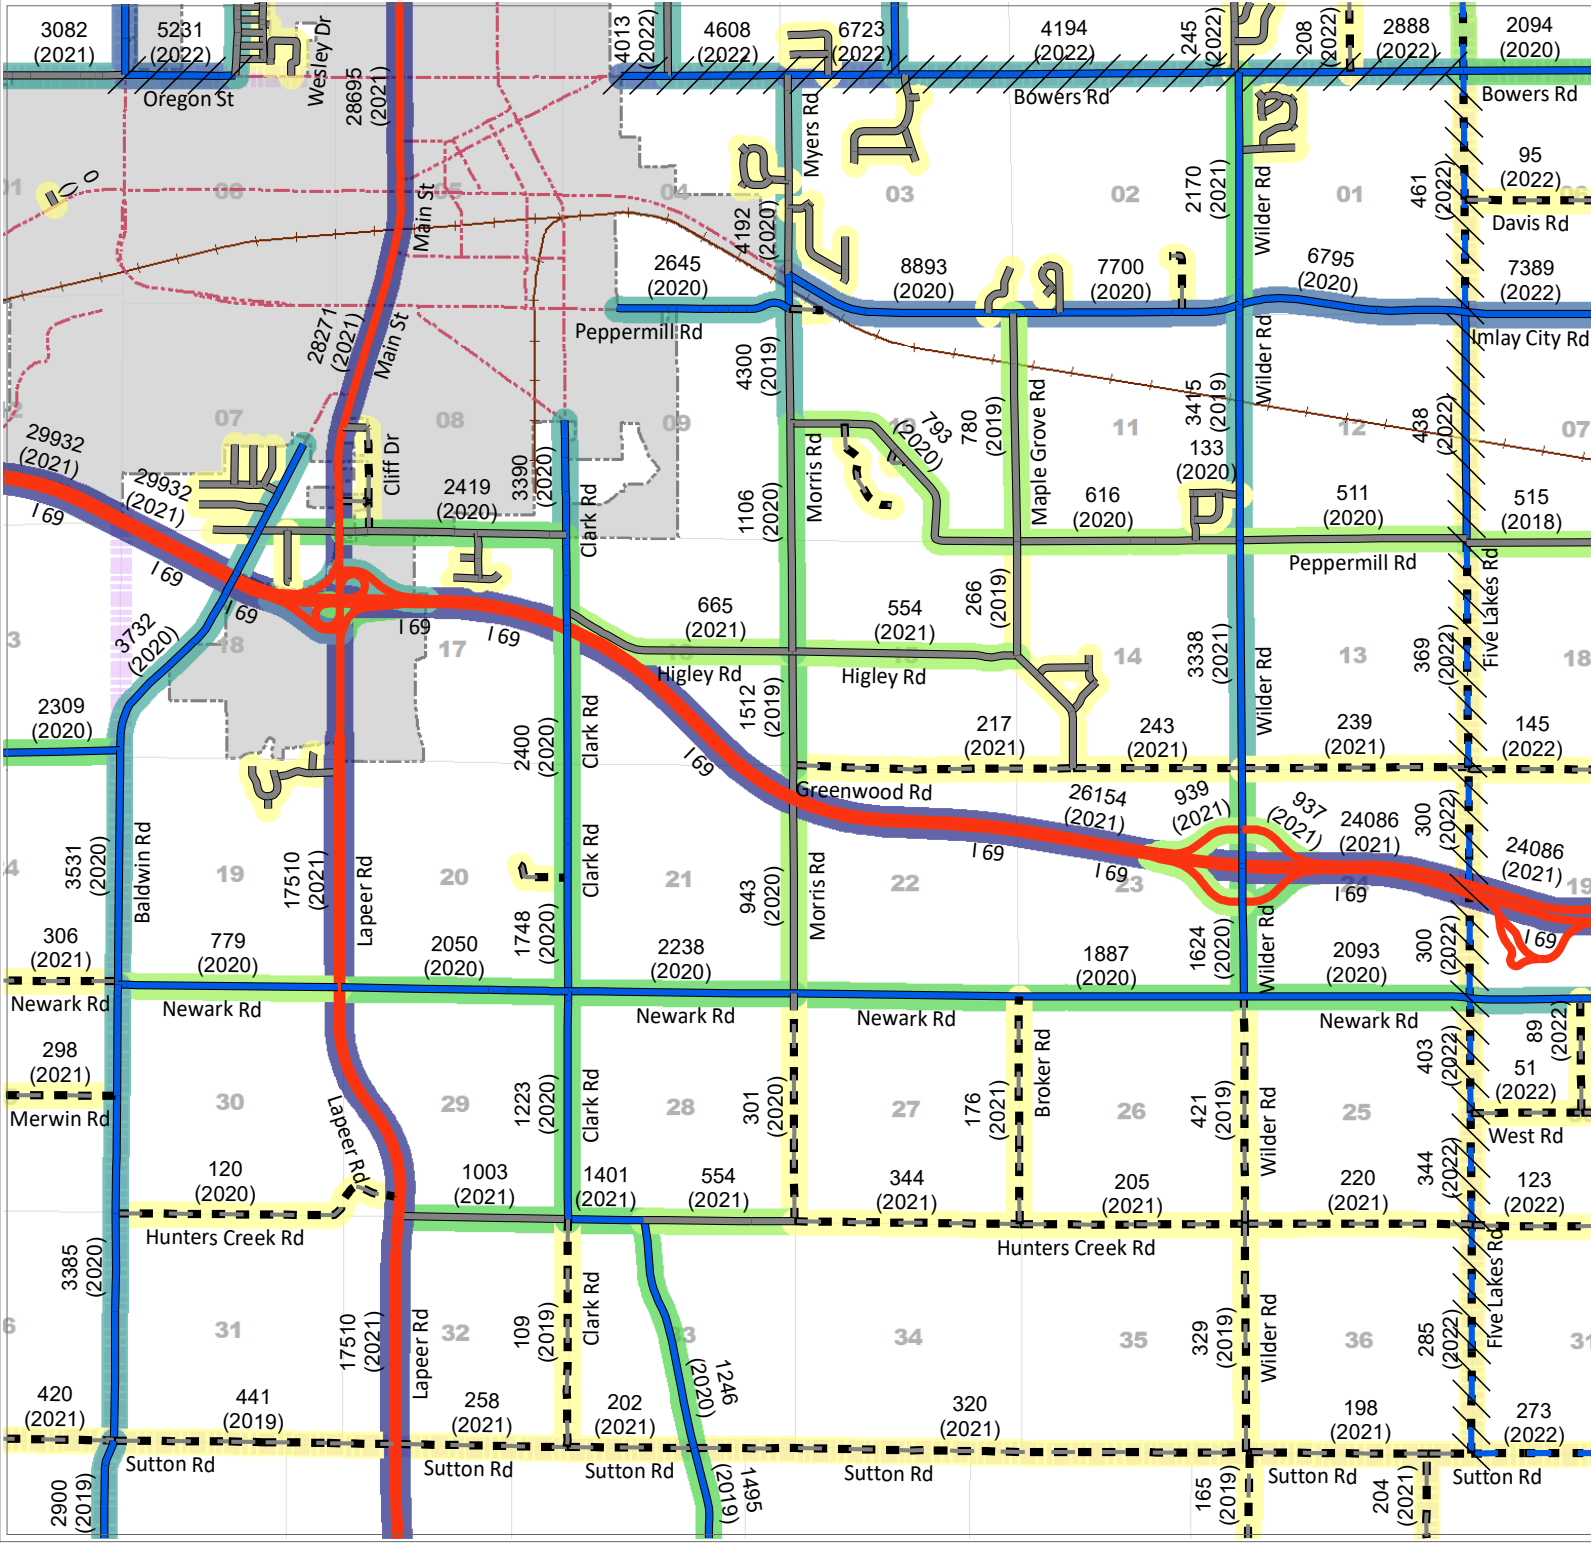

Lapeer Township

AVERAGE DAILY TRAFFIC

Legend - Average Daily Traffic

Legend - Roads

LAPEER COUNTY ROAD COMMISSION
 820 DAVIS LAKE ROAD
 LAPEER, MI 48446
 Phone: 810-664-6272
 Web: www.lcrconline.com