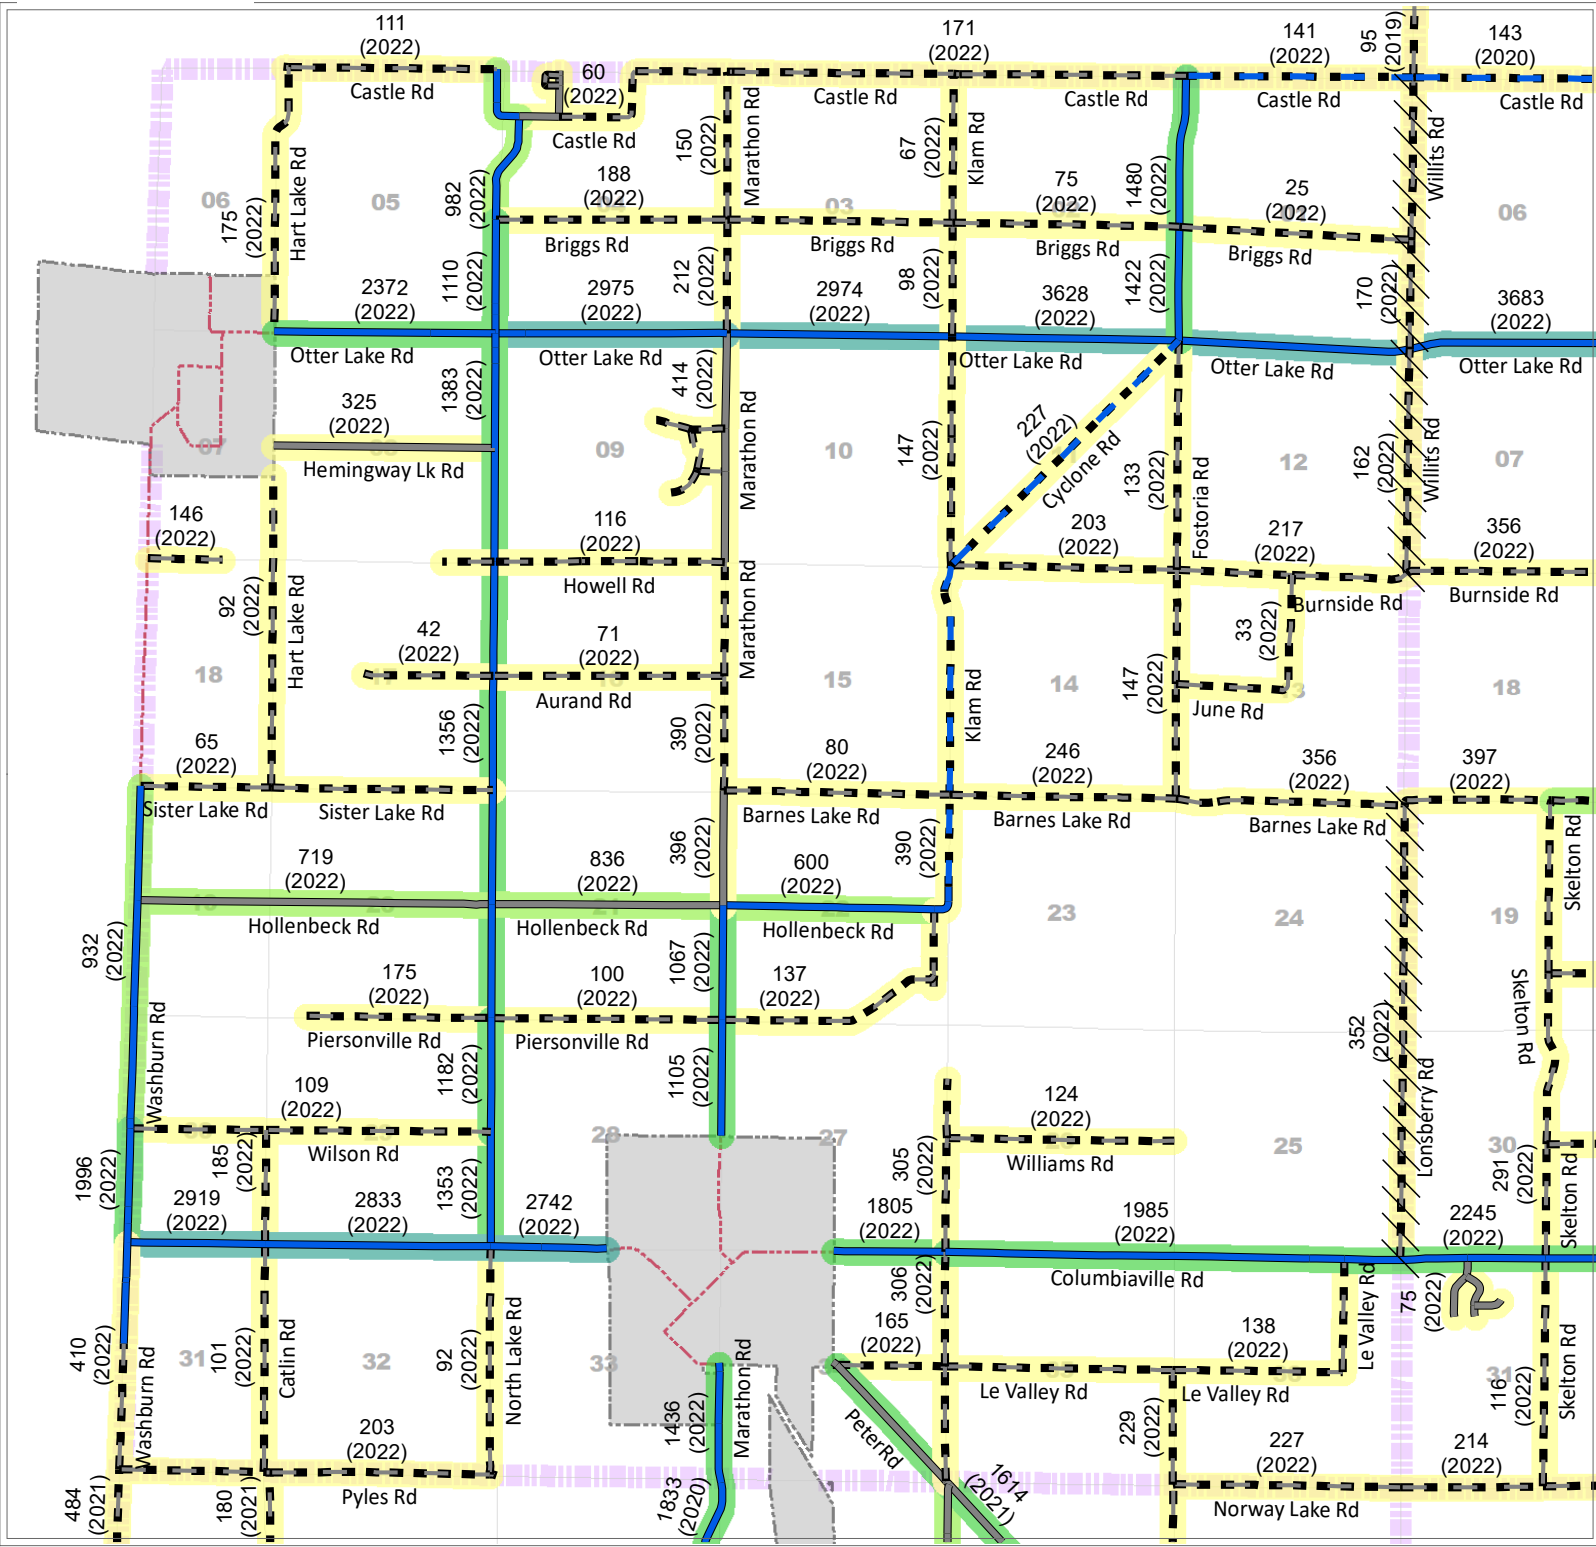

Marathon Township

AVERAGE DAILY TRAFFIC

Legend - Average Daily Traffic

Legend - Roads

LAPEER COUNTY ROAD COMMISSION

820 DAVIS LAKE ROAD
 LAPEER, MI 48446
 Phone: 810-664-6272
 Web: www.lcrconline.com