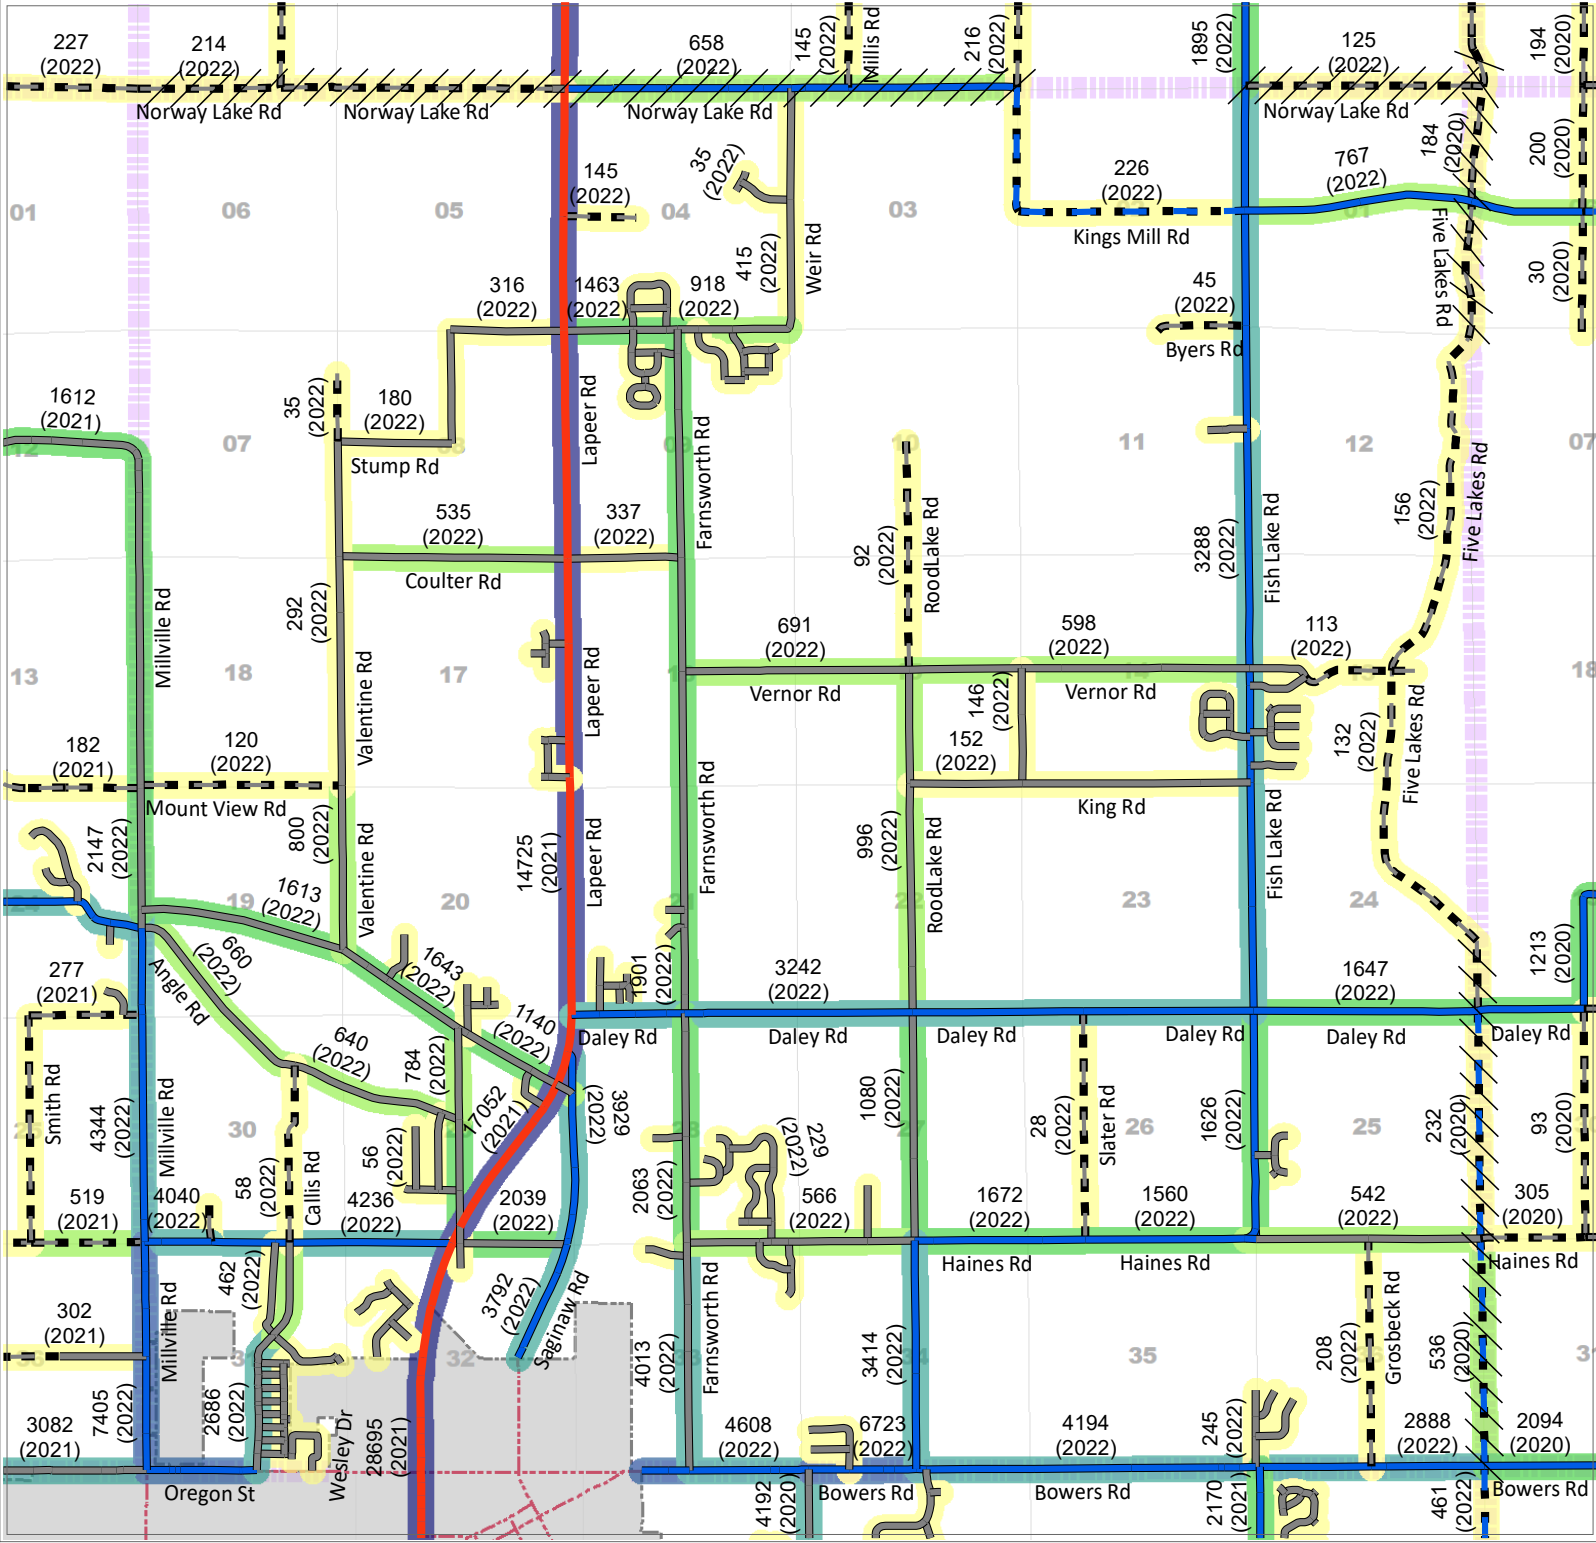

Mayfield Township

AVERAGE DAILY TRAFFIC

Legend - Average Daily Traffic

Legend - Roads

LAPEER COUNTY ROAD COMMISSION
 820 DAVIS LAKE ROAD
 LAPEER, MI 48446
 Phone: 810-664-6272
 Web: www.lcrconline.com