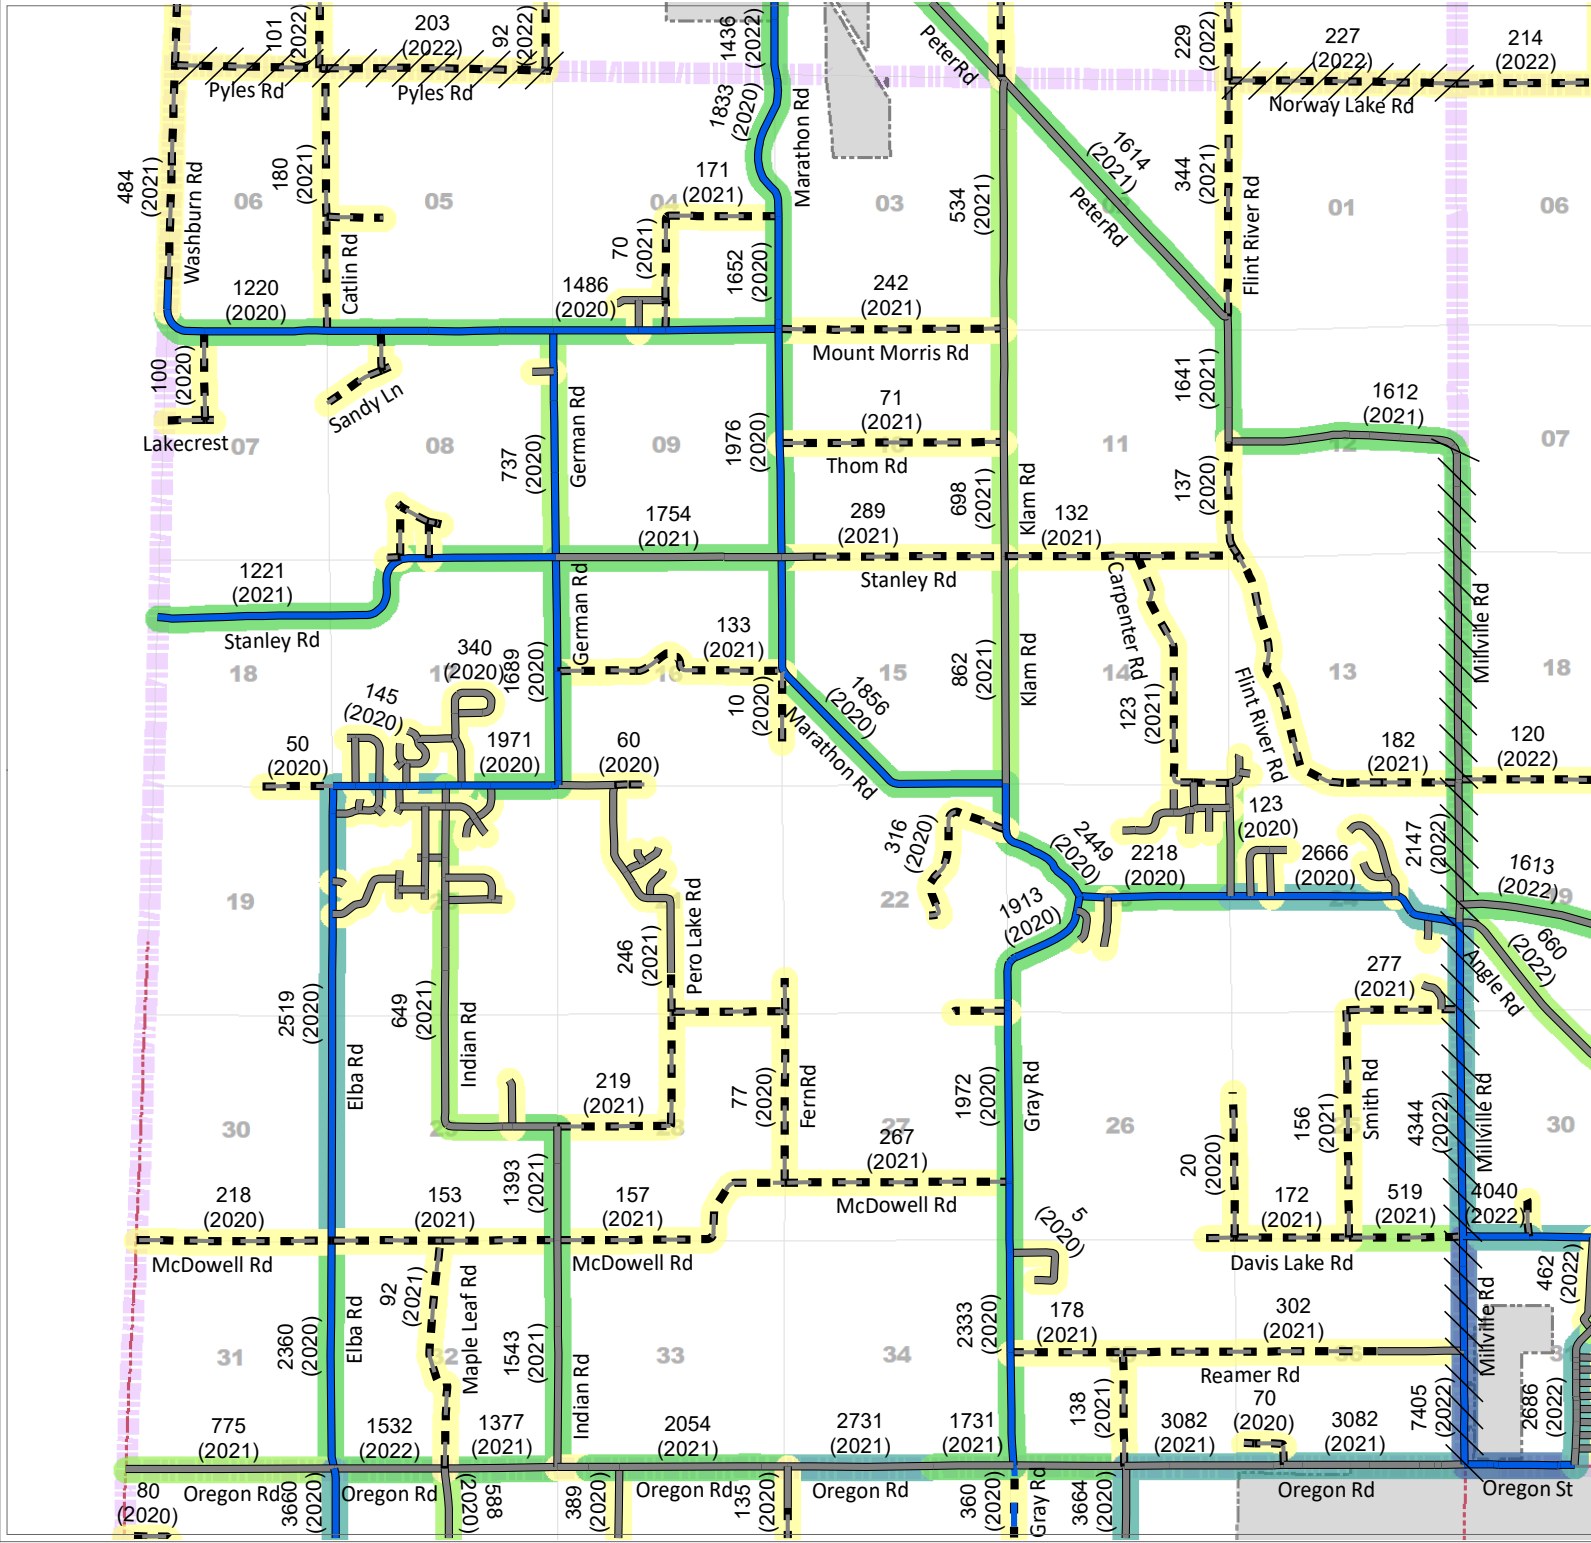

Oregon Township

AVERAGE DAILY TRAFFIC

Legend - Average Daily Traffic

Legend - Roads

LAPEER COUNTY ROAD COMMISSION

820 DAVIS LAKE ROAD
 LAPEER, MI 48446
 Phone: 810-664-6272
 Web: www.lcrconline.com