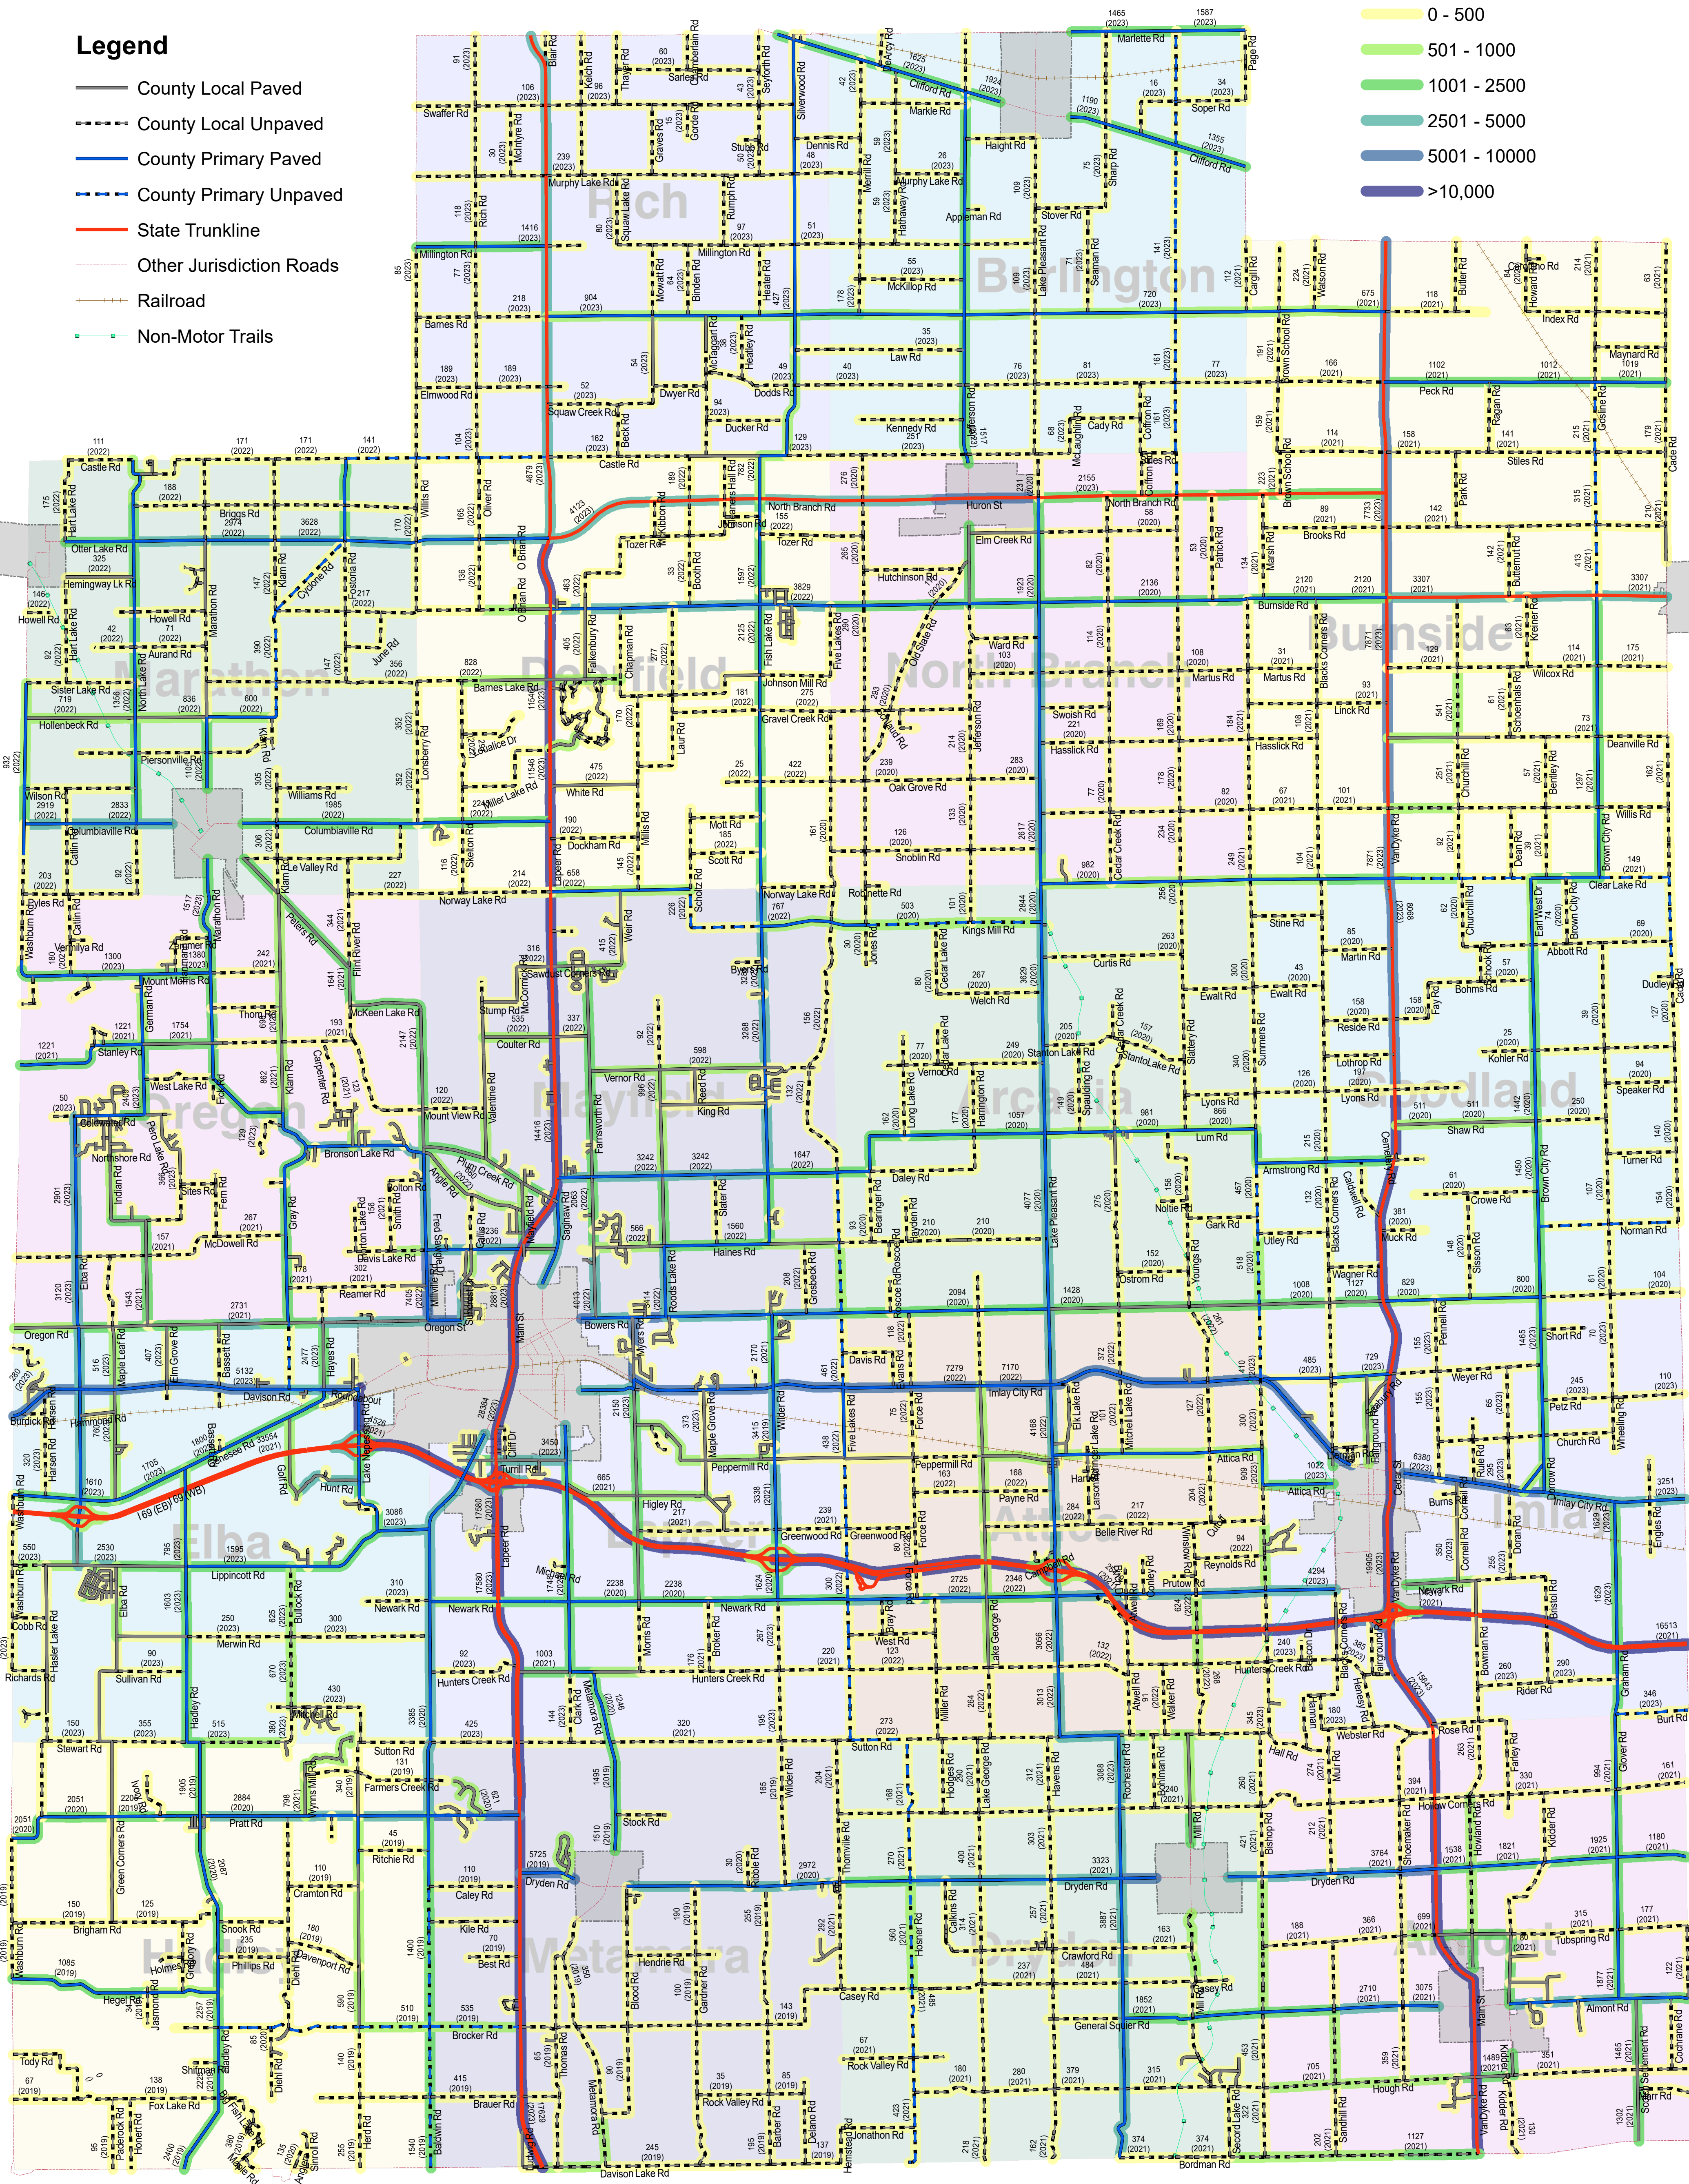

AVERAGE DAILY TRAFFIC COUNTS

As of: October 6, 2023

Legend

Average Daily Traffic

Legend

- County Local Paved
- - - County Local Unpaved
- County Primary Paved
- - - County Primary Unpaved
- State Trunkline
- Other Jurisdiction Roads
- Railroad
- Non-Motor Trails

LAPER COUNTY ROAD COMMISSION
 820 DAVIS LAKE ROAD
 LAPER, MI 48446
 Phone: 810-664-6272
 Web: www.lcrconline.com