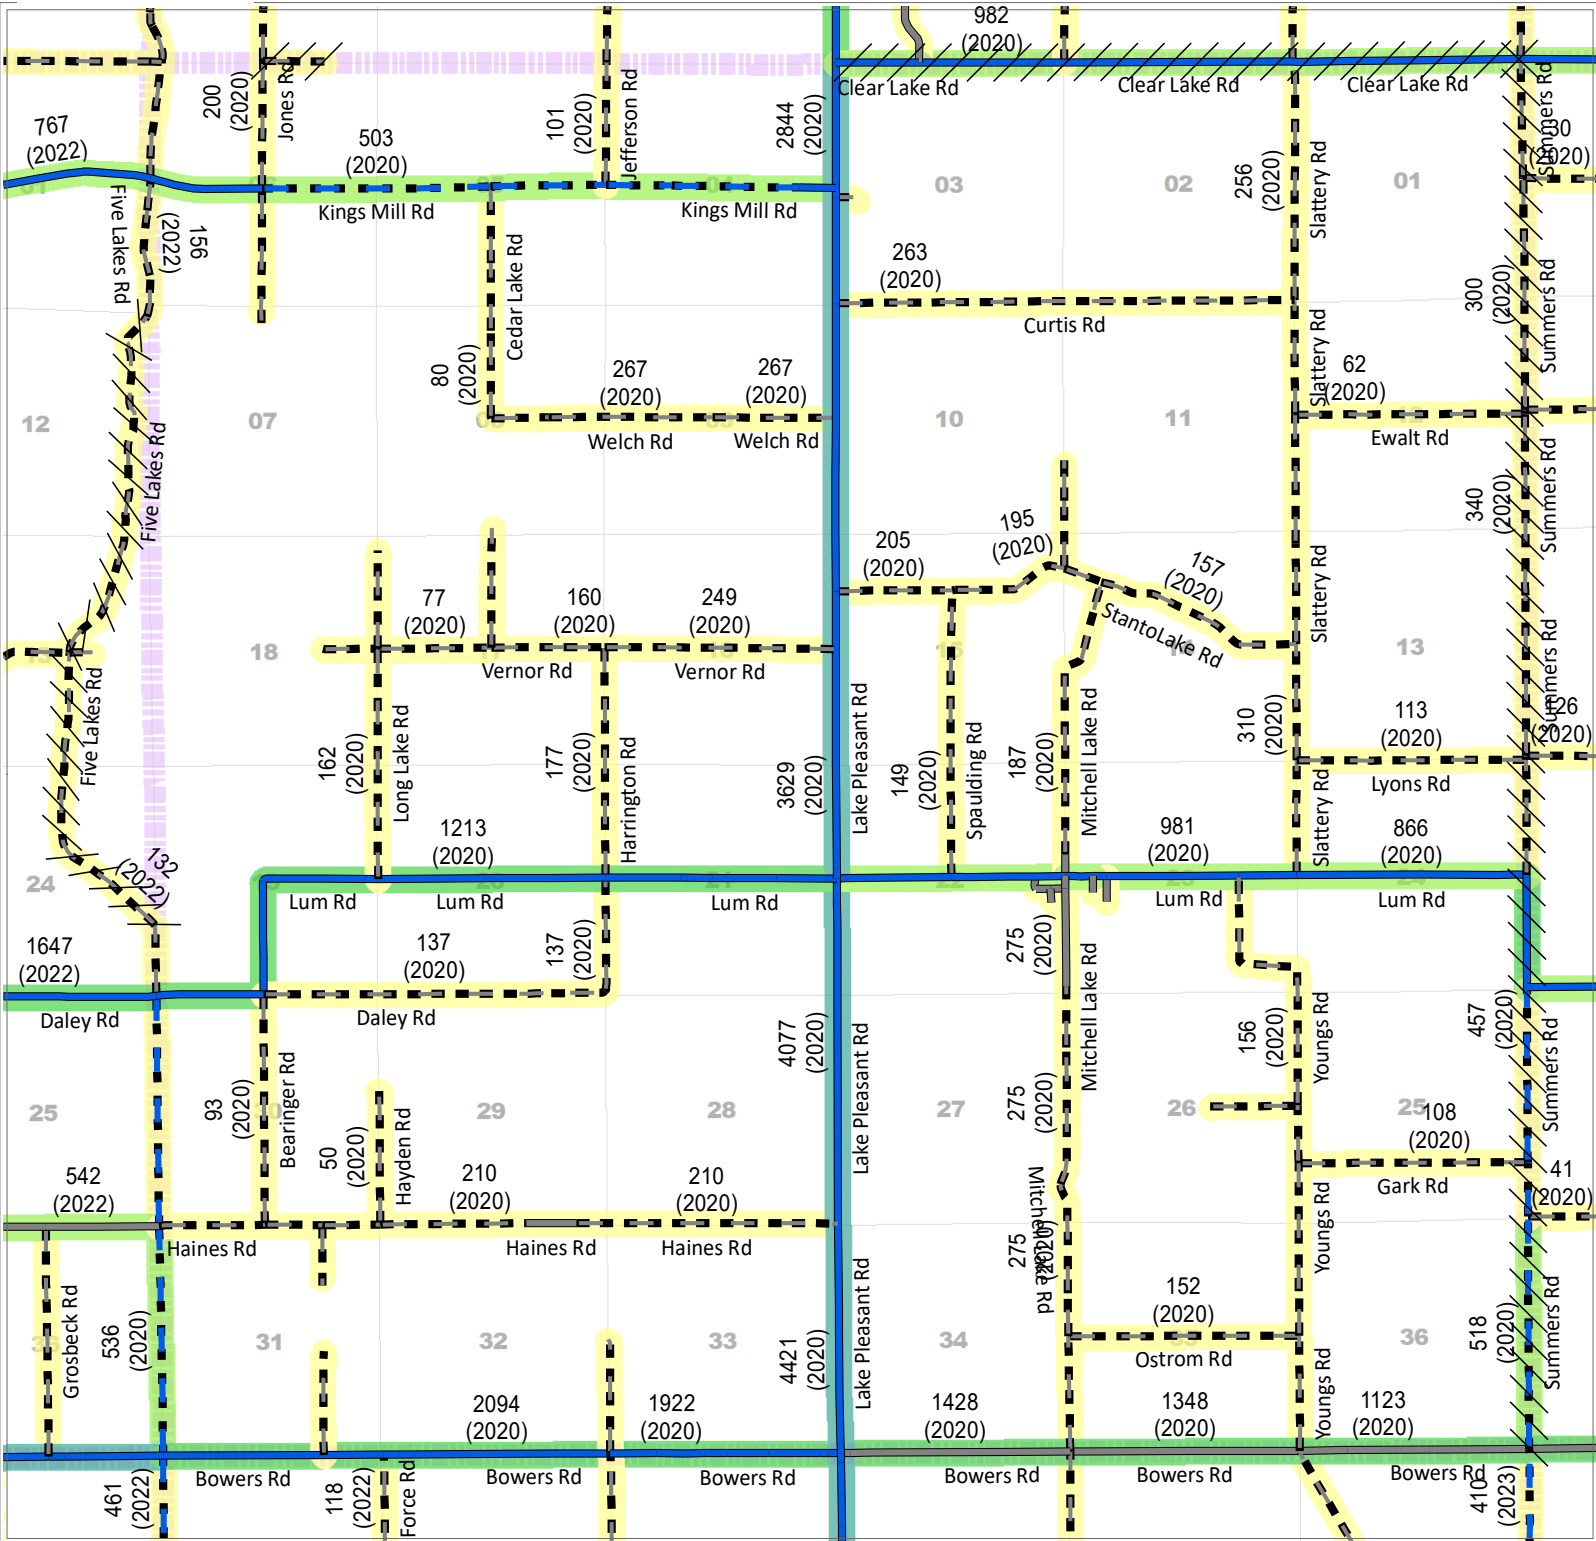

# Arcadia Township

## AVERAGE DAILY TRAFFIC

### Legend - Average Daily Traffic

### Legend - Roads