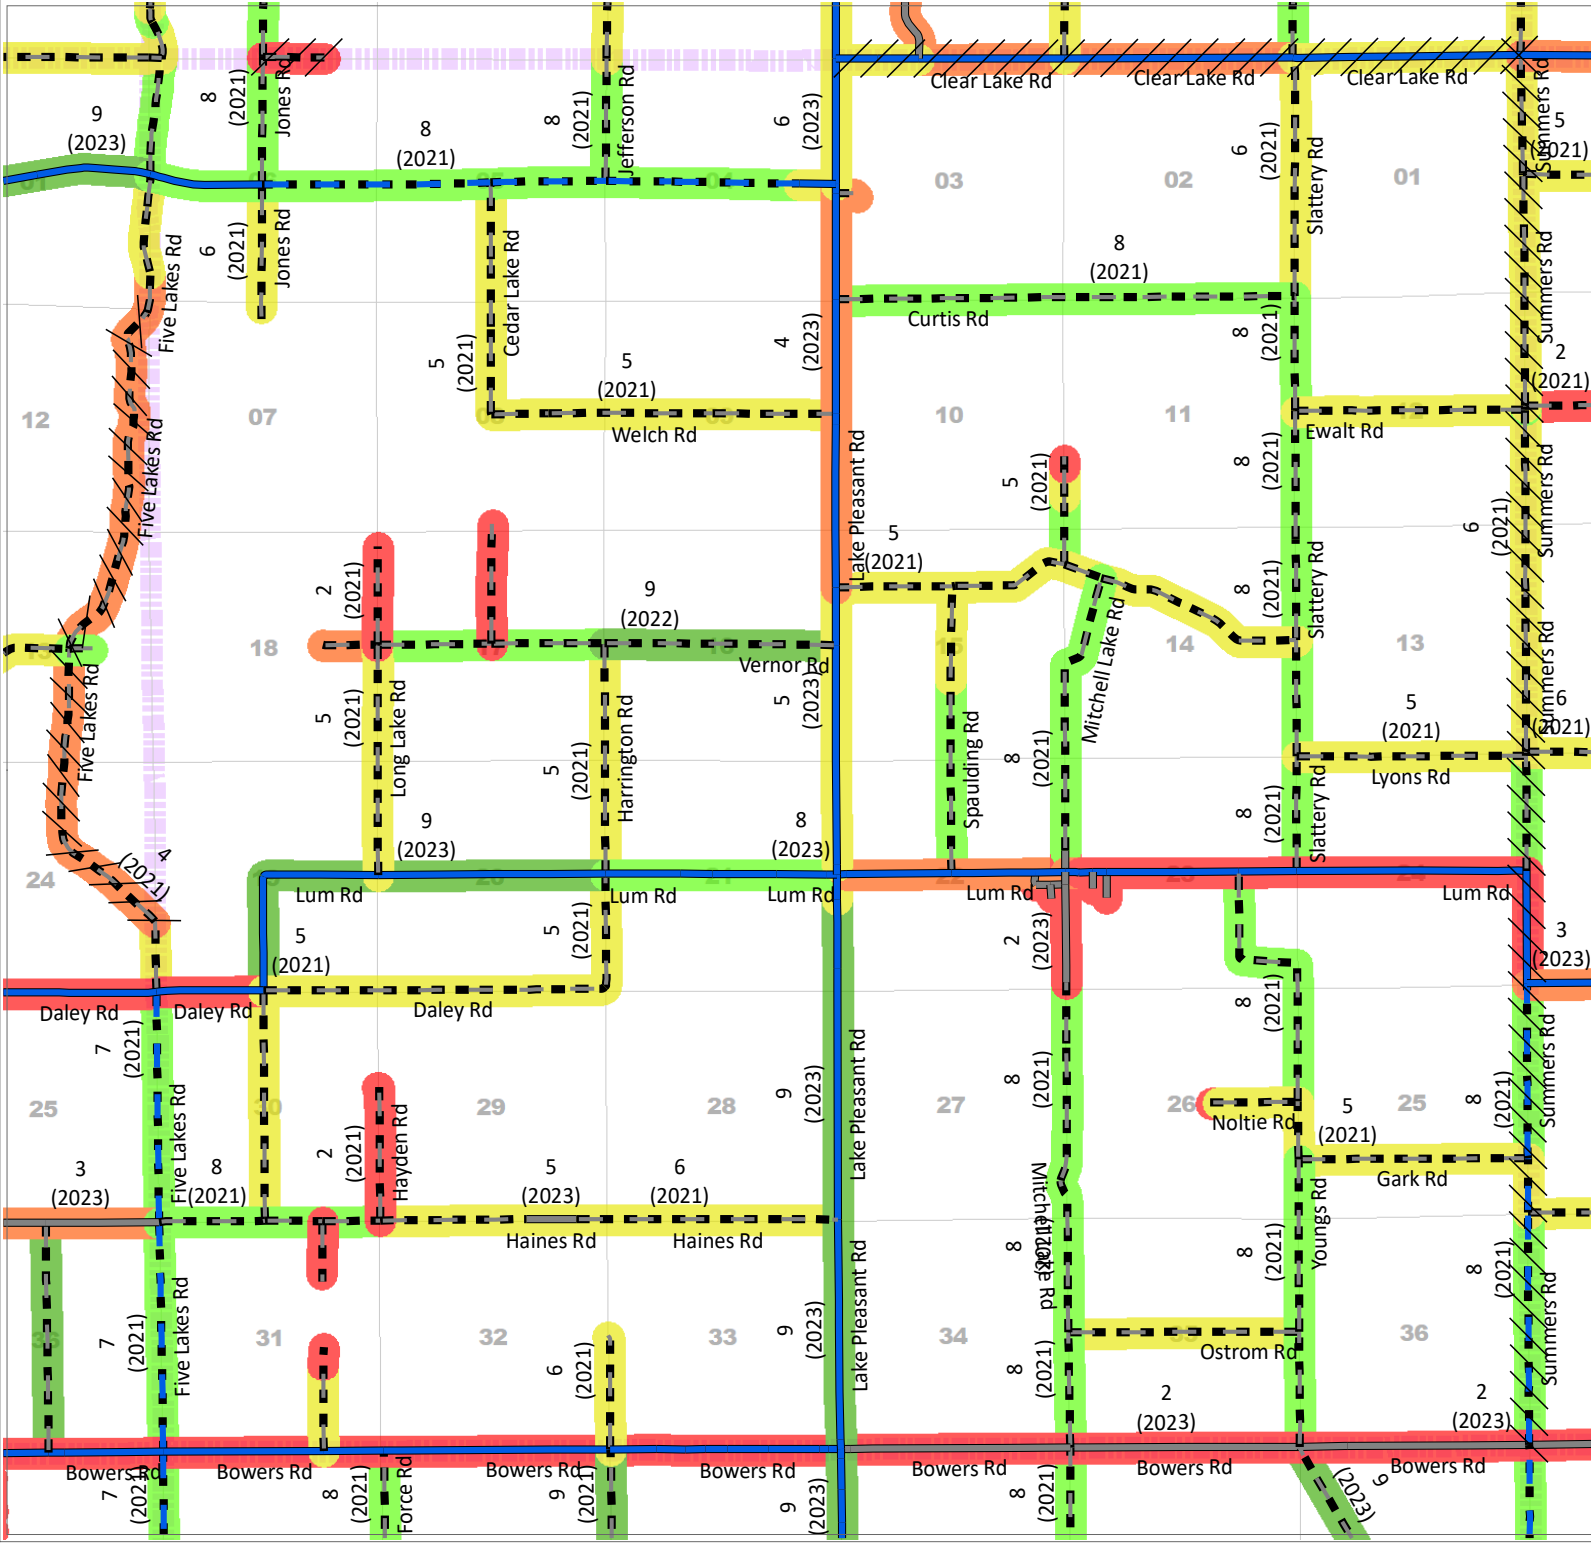

# Arcadia Township

## Legend - Paser / IBR

- 1 - 2 - Failure
- 3 - 4 - Poor
- 5 - 6 - Fair
- 7 - 8 - Good
- 9 - 10 - Excellent
- ## (##) Current Rating (Year)

## Legend - Roads

- County Local Paved
- County Local Unpaved
- County Primary Paved
- County Primary Unpaved
- State Trunkline
- Non-LCRC Roads
- Township
- Adjacent Twp Jurisdiction

## LAPEER COUNTY ROAD COMMISSION

820 DAVIS LAKE ROAD  
 LAPEER, MI 48446  
 Phone: 810-664-6272  
 Web: www.lcrconline.com