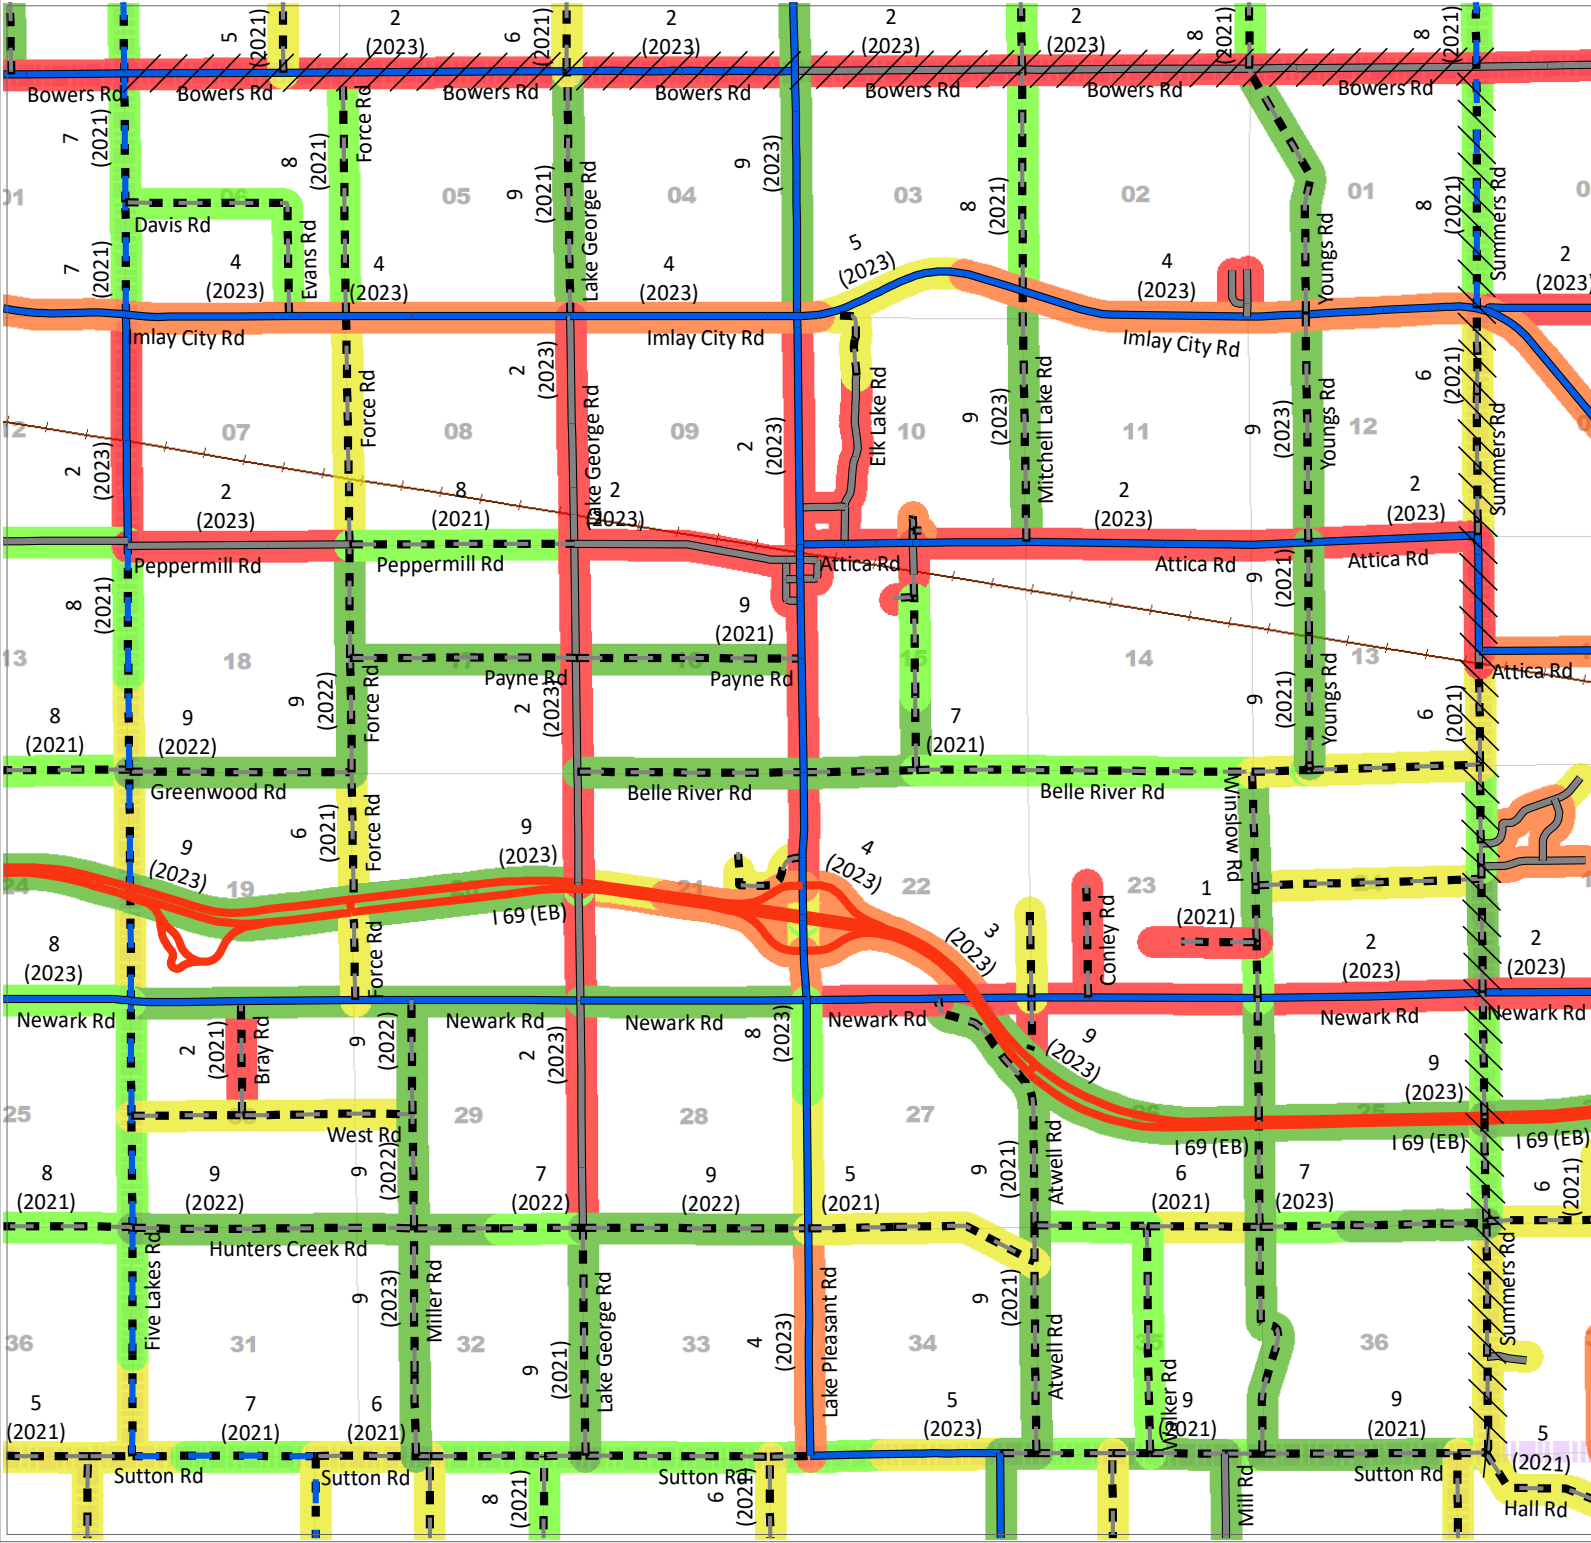

# Attica Township

**Legend - Paser / IBR**

- 1 - 2 - Failure
- 3 - 4 - Poor
- 5 - 6 - Fair
- 7 - 8 - Good
- 9 - 10 - Excellent
- ## (##) Current Rating (Year)

**Legend - Roads**

- County Local Paved
- County Local Unpaved
- County Primary Paved
- County Primary Unpaved
- State Trunkline
- Non-LCRC Roads
- Township
- Adjacent Twp Jurisdiction

**LAPÉER COUNTY ROAD COMMISSION**  
 820 DAVIS LAKE ROAD  
 LAPÉER, MI 48446  
 Phone: 810-664-6272  
 Web: www.lcrconline.com