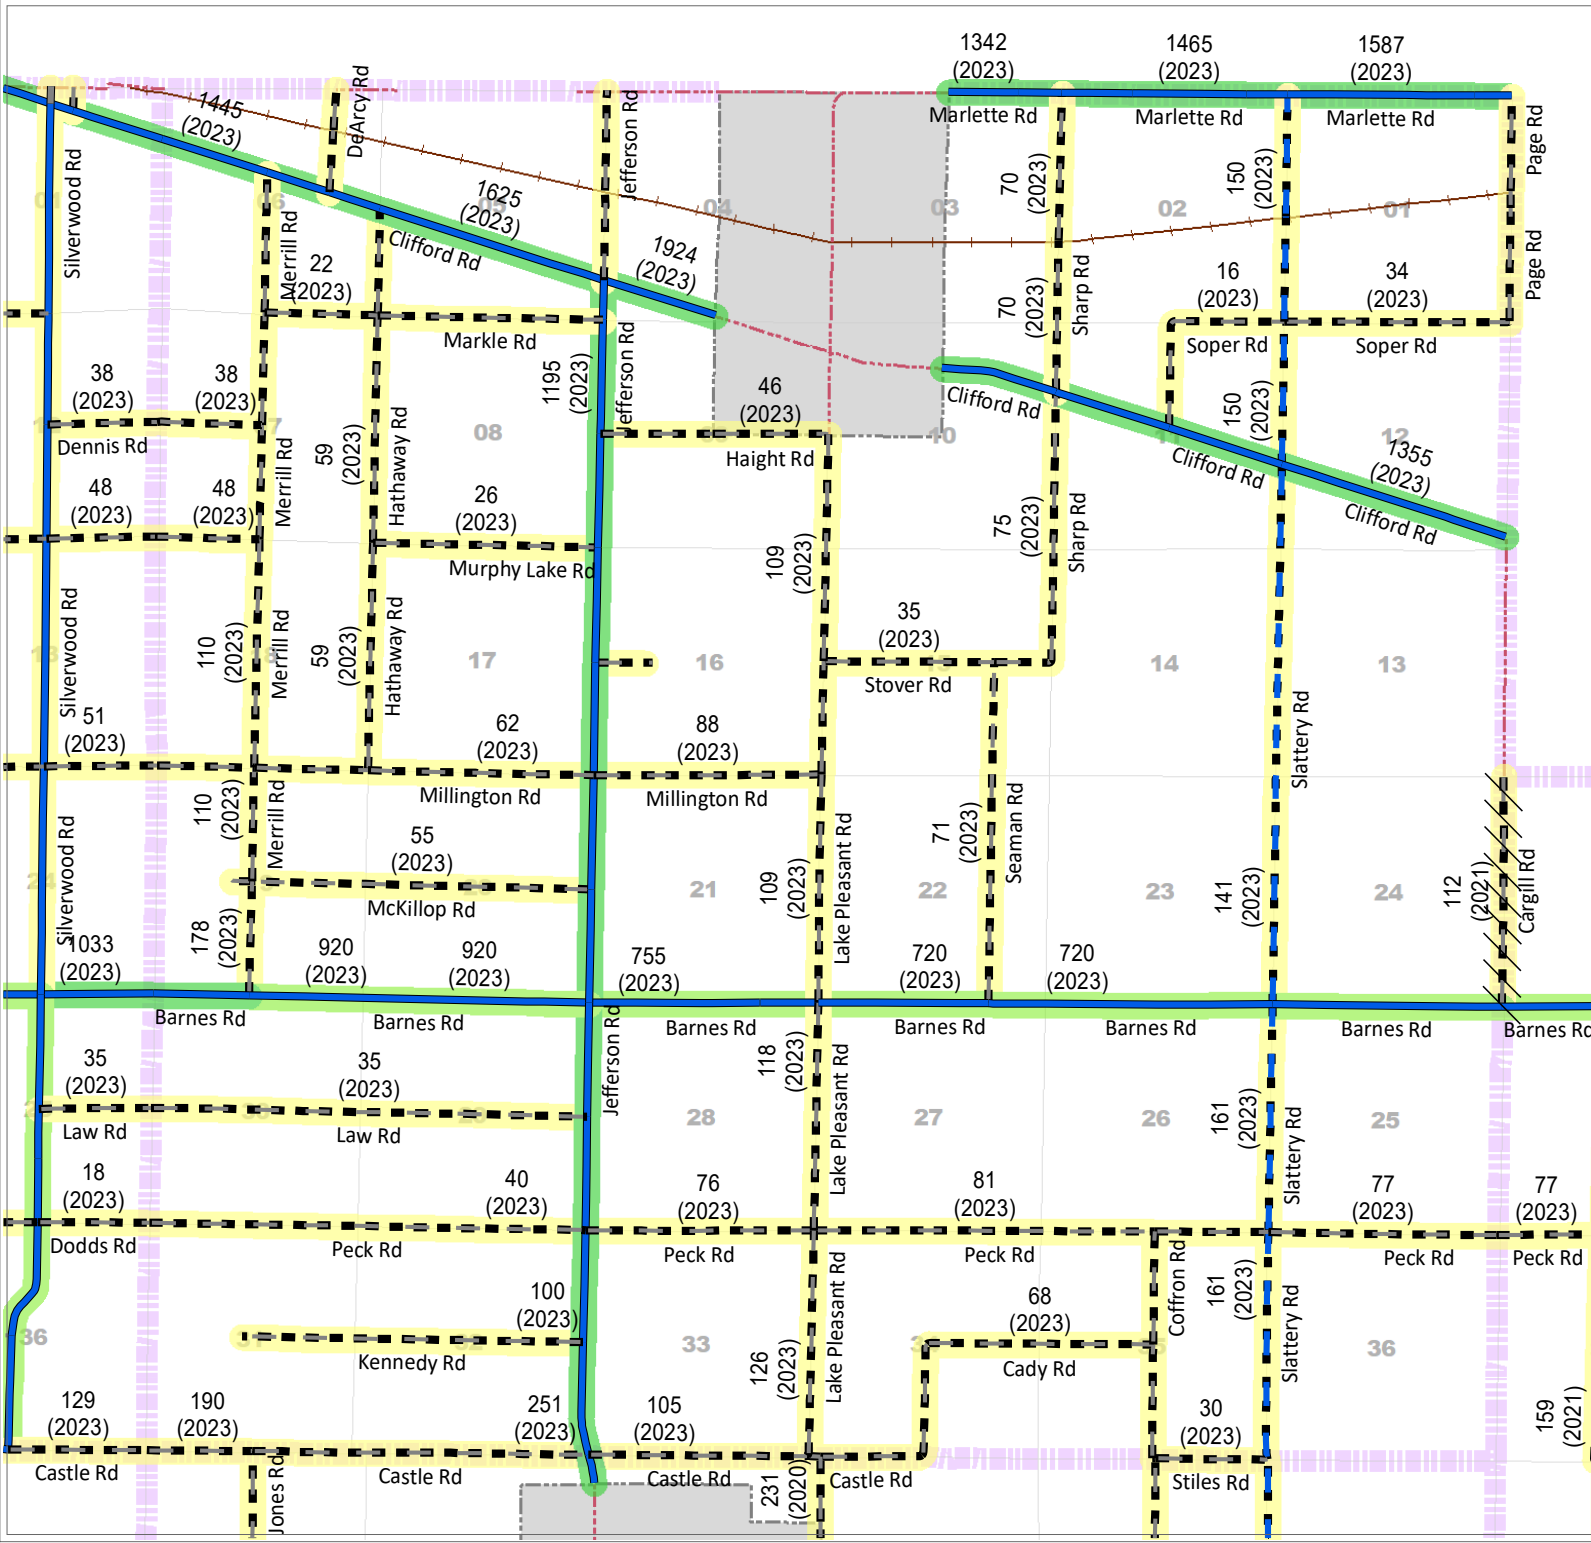

# Burlington Township

## AVERAGE DAILY TRAFFIC

### Legend - Average Daily Traffic

### Legend - Roads

**LAPEER COUNTY ROAD COMMISSION**  
 820 DAVIS LAKE ROAD  
 LAPEER, MI 48446  
 Phone: 810-664-6272  
 Web: www.lcrconline.com