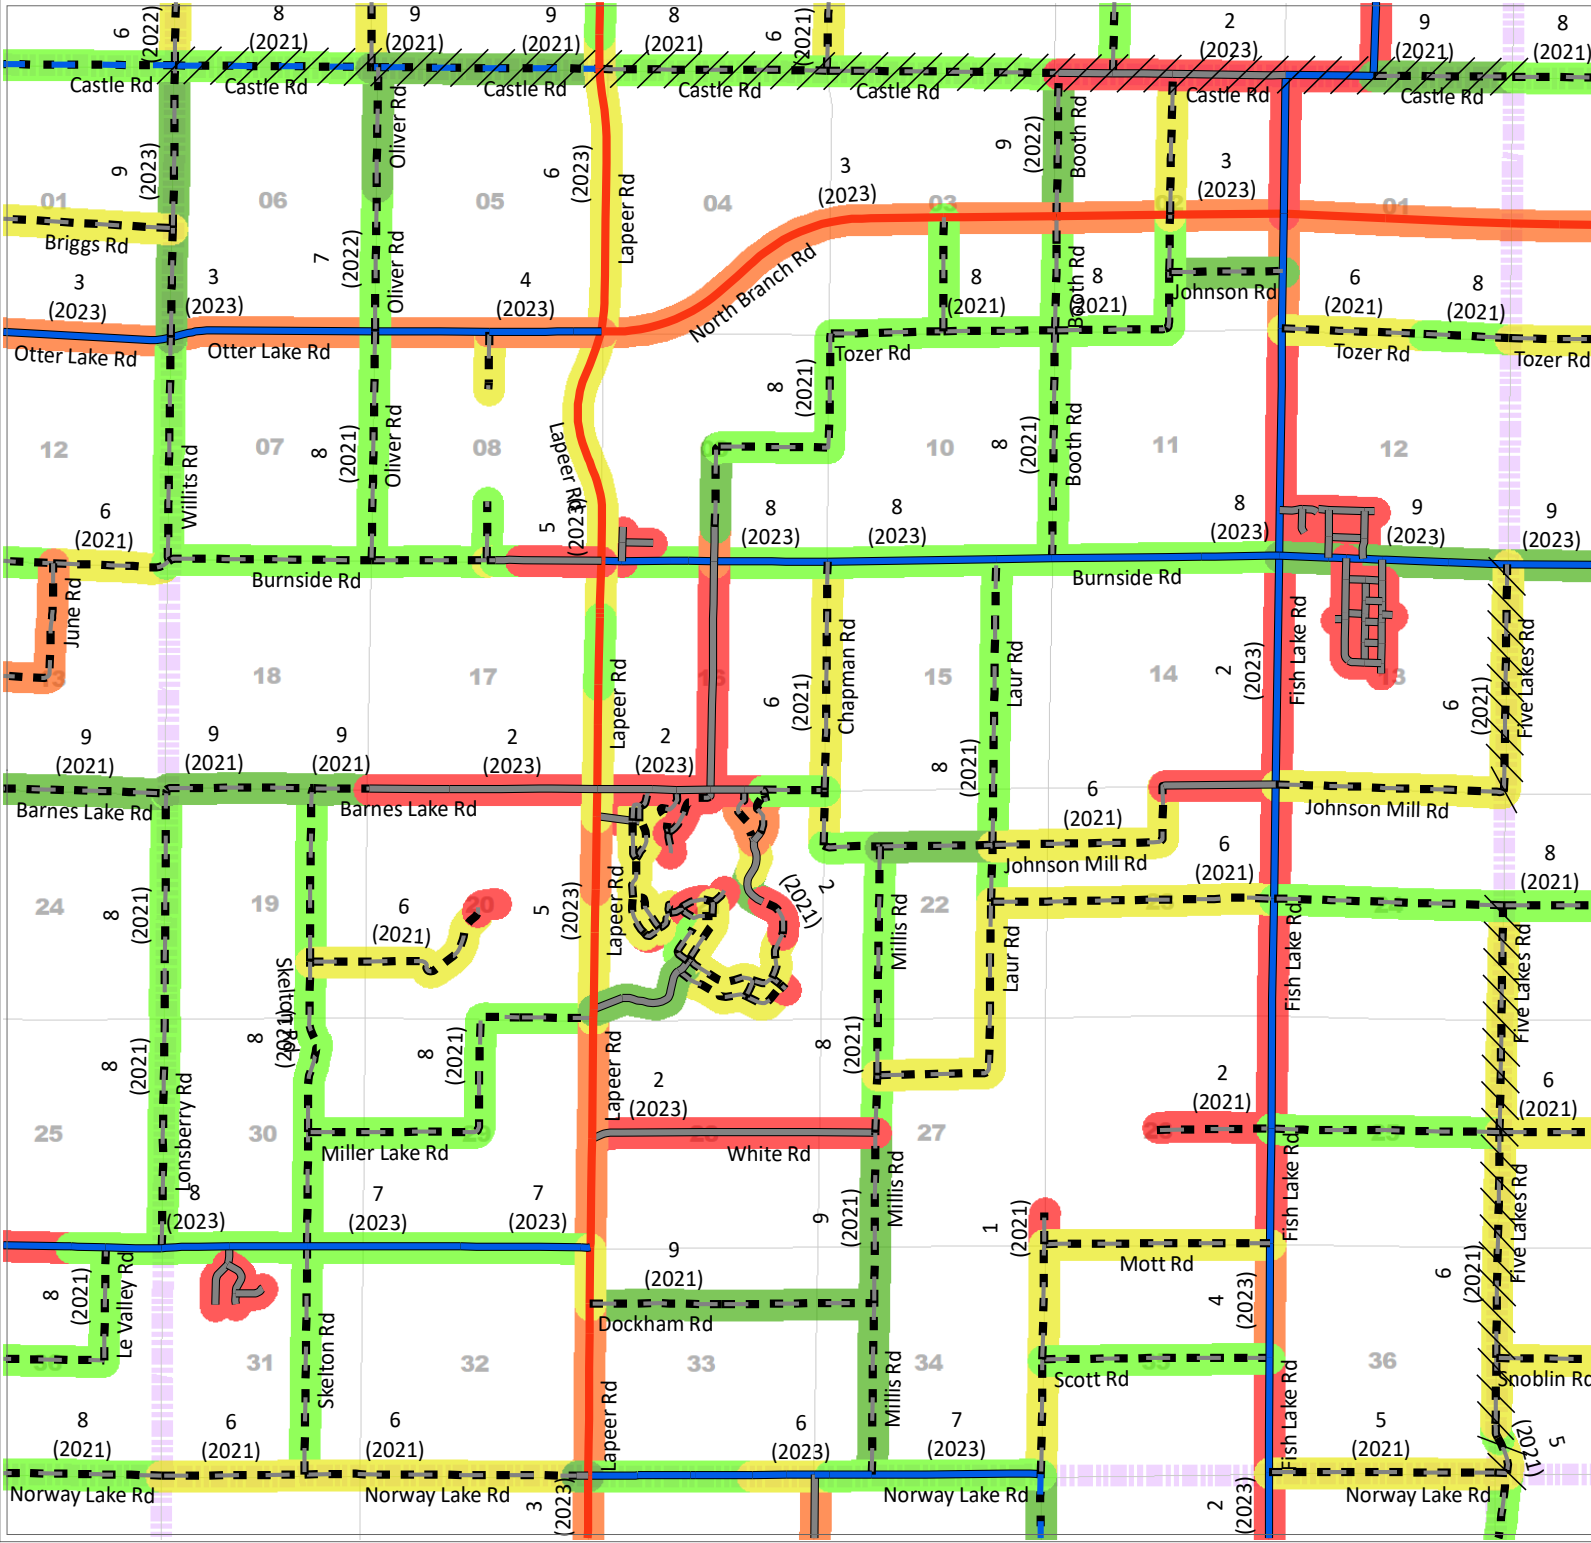

# Deerfield Township

**Legend - Paser / IBR**

- 1 - 2 - Failure
- 3 - 4 - Poor
- 5 - 6 - Fair
- 7 - 8 - Good
- 9 - 10 - Excellent

## (##) Current Rating (Year)

**Legend - Roads**

- County Local Paved
- County Local Unpaved
- County Primary Paved
- County Primary Unpaved
- State Trunkline
- Non-LCRC Roads
- Township
- Adjacent Twp Jurisdiction

**LAPEER COUNTY ROAD COMMISSION**  
 820 DAVIS LAKE ROAD  
 LAPEER, MI 48446  
 Phone: 810-664-6272  
 Web: www.lcrconline.com