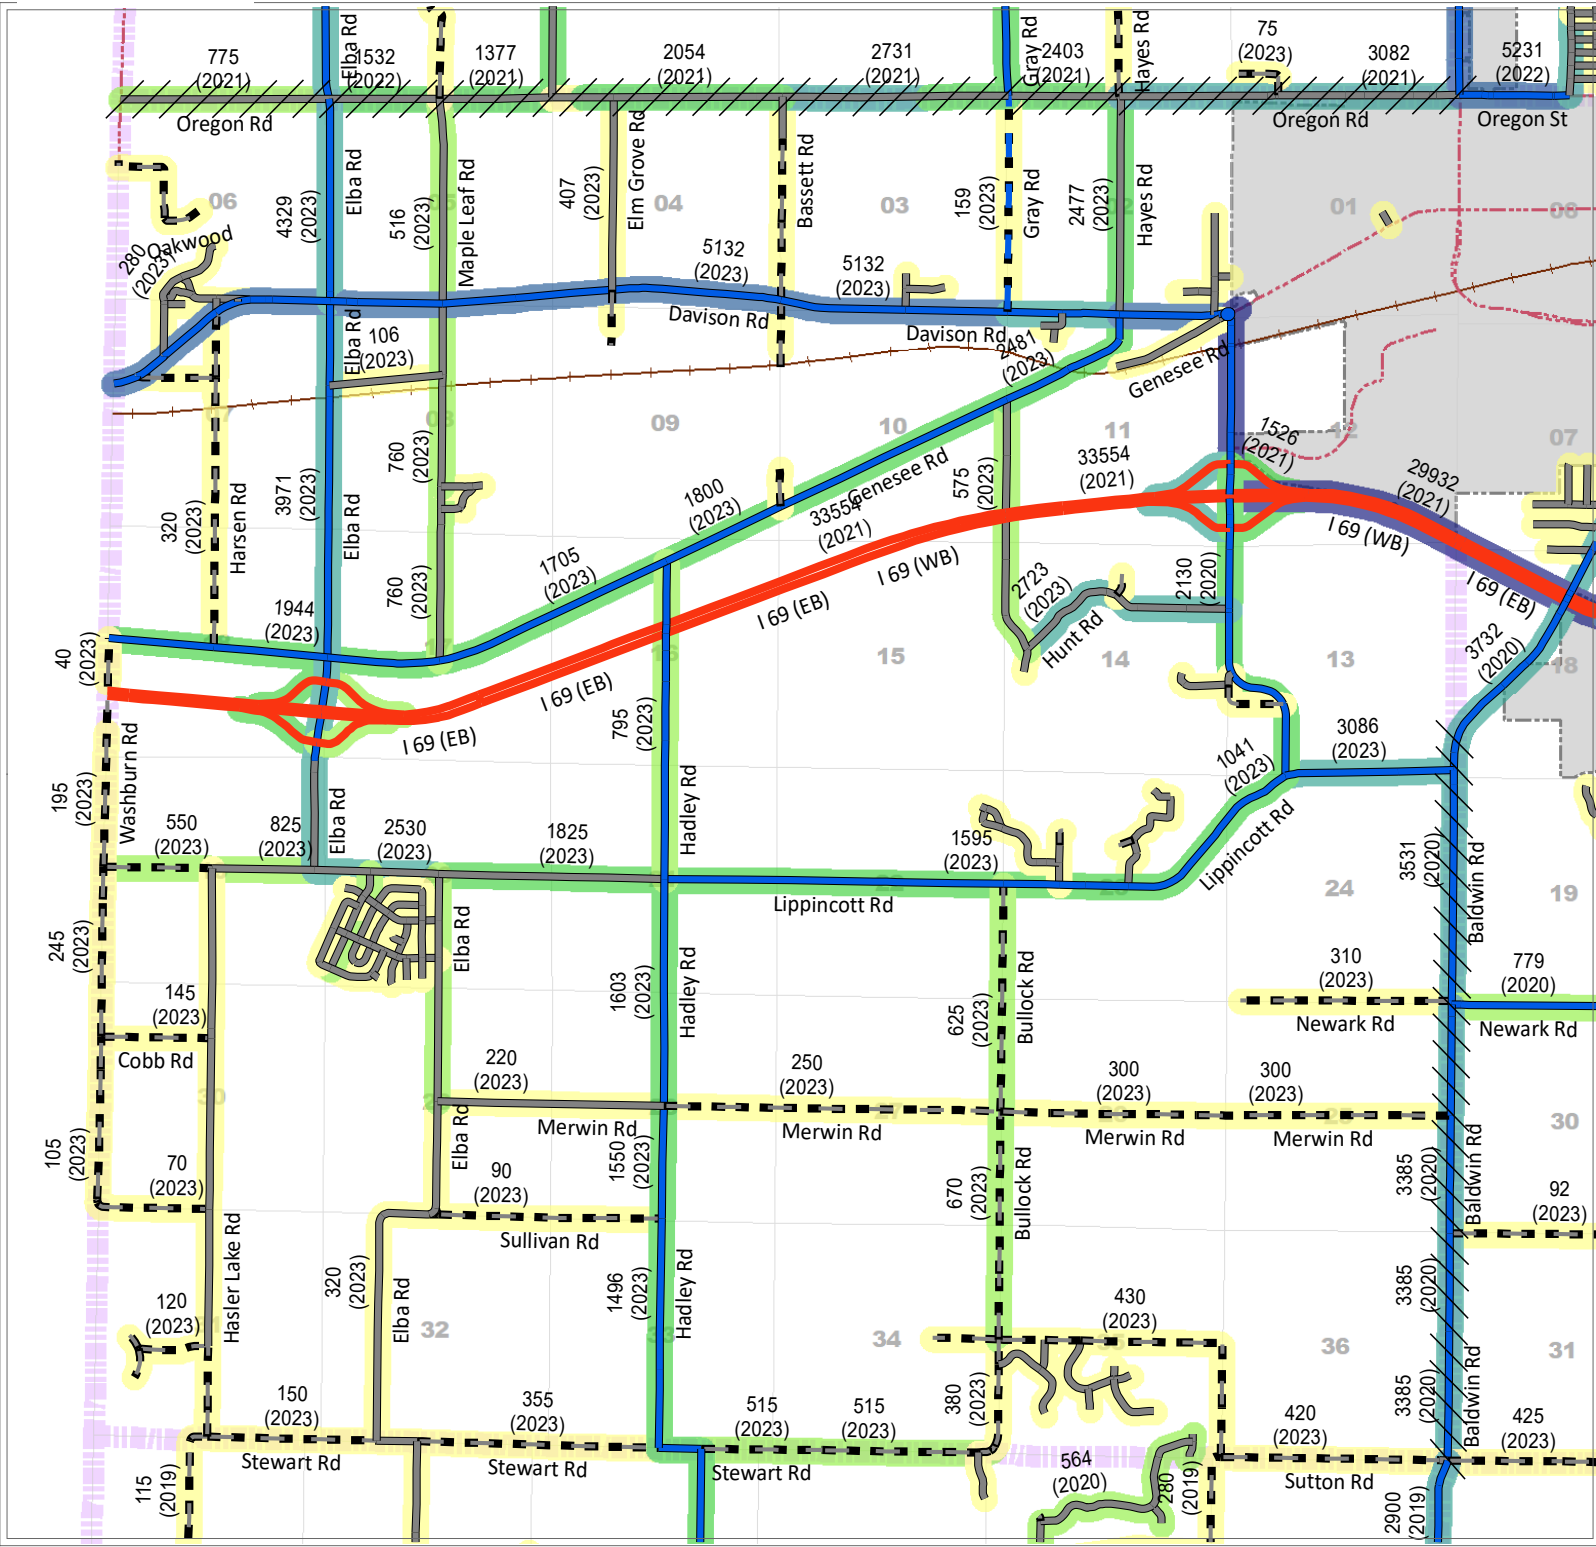

Elba Township

AVERAGE DAILY TRAFFIC

Legend - Average Daily Traffic

Legend - Roads

LAPEER COUNTY ROAD COMMISSION

820 DAVIS LAKE ROAD
 LAPEER, MI 48446
 Phone: 810-664-6272
 Web: www.lcrconline.com