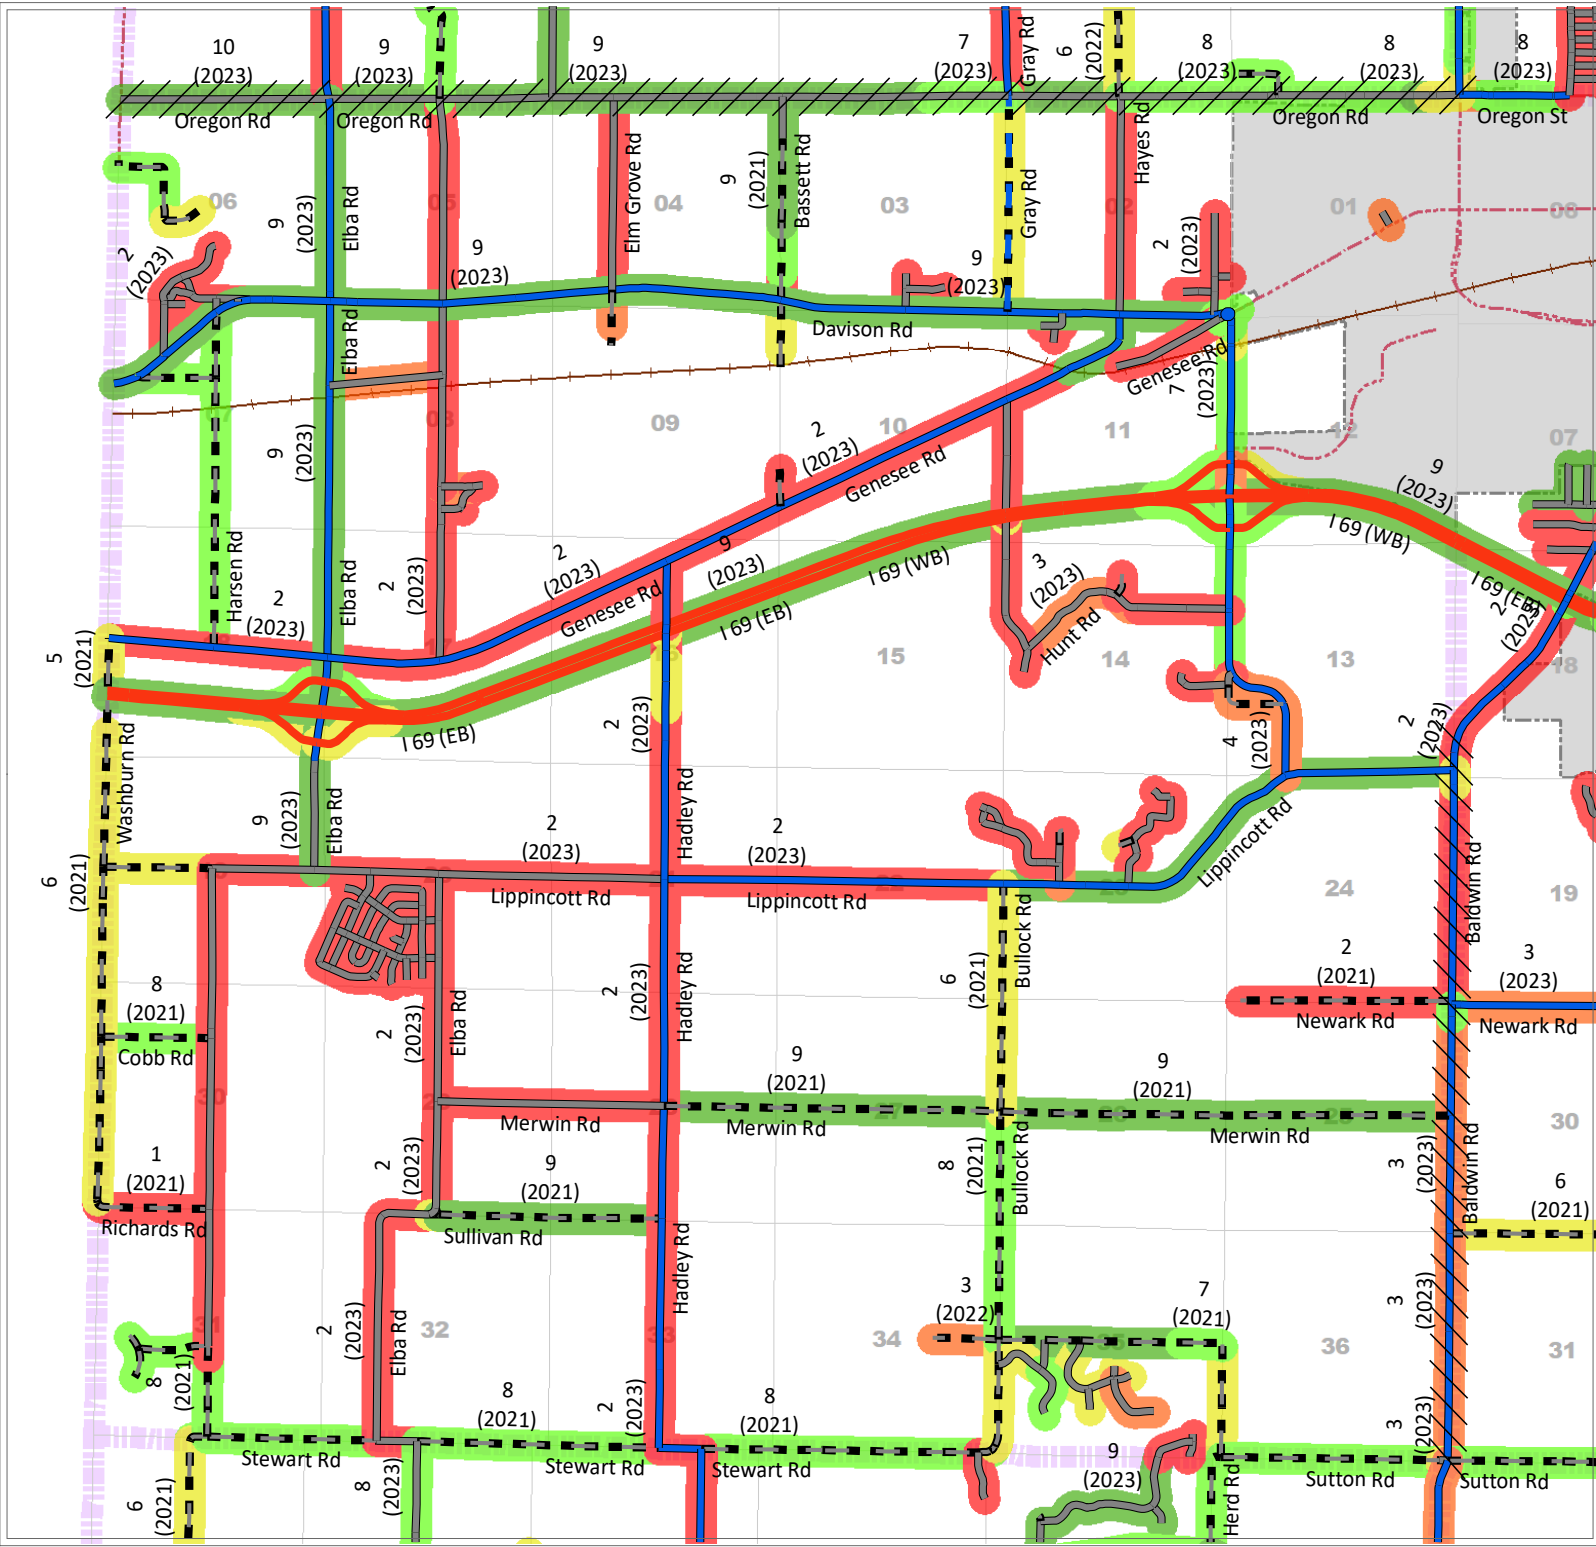

Elba Township

- Legend - Paser / IBR**
- 1 - 2 - Failure
 - 3 - 4 - Poor
 - 5 - 6 - Fair
 - 7 - 8 - Good
 - 9 - 10 - Excellent
 - ## (##) Current Rating (Year)

Legend - Roads

- County Local Paved
- - - County Local Unpaved
- County Primary Paved
- - - County Primary Unpaved
- State Trunkline
- - - Non-LCRC Roads
- ▨ Township
- ▨ Adjacent Twp Jurisdiction

LAPEER COUNTY ROAD COMMISSION

820 DAVIS LAKE ROAD
 LAPEER, MI 48446
 Phone: 810-664-6272
 Web: www.lcrconline.com