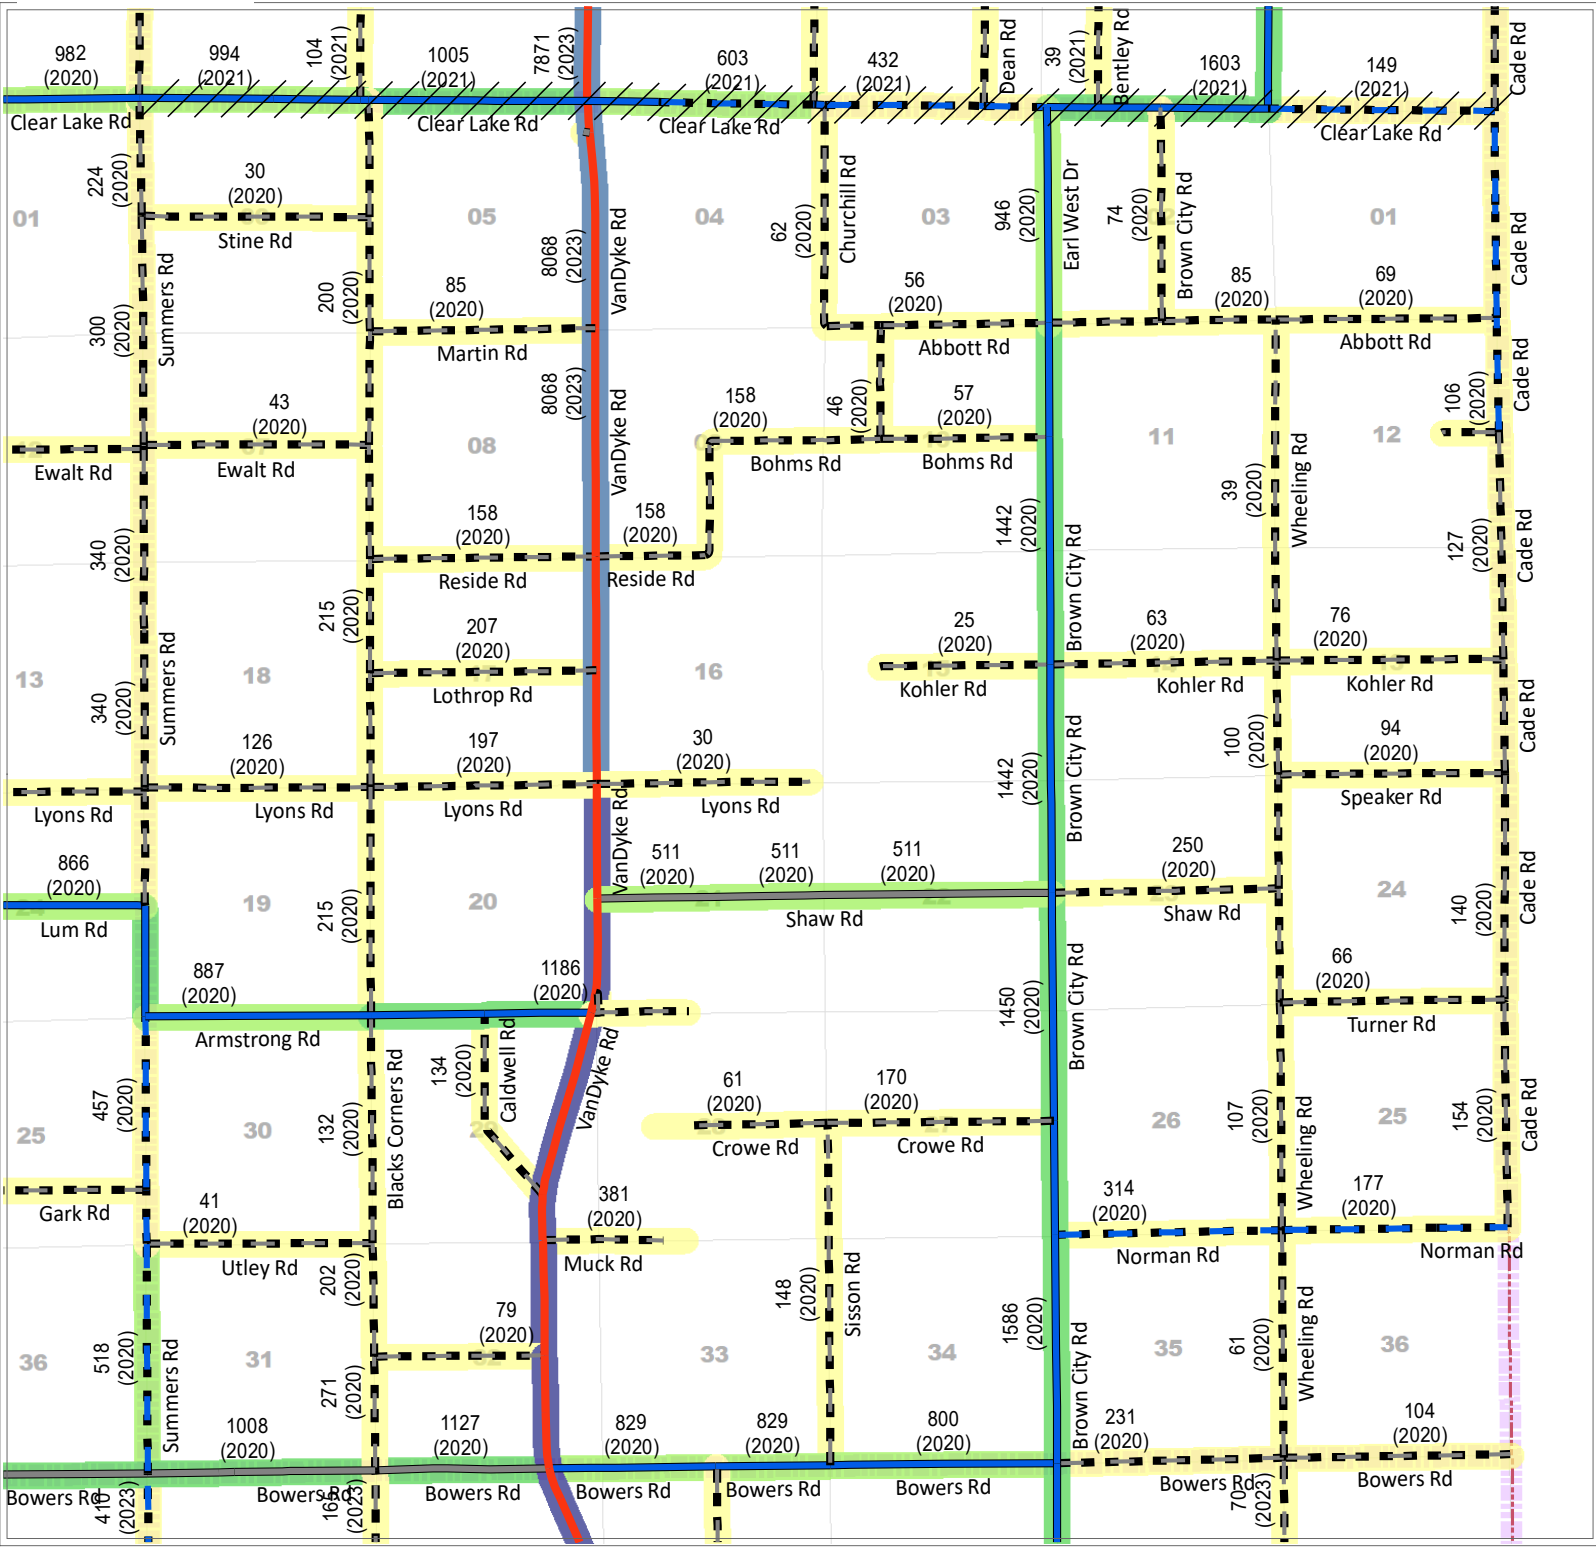

Goodland Township

AVERAGE DAILY TRAFFIC

Legend - Average Daily Traffic

Legend - Roads

LAPEER COUNTY ROAD COMMISSION

820 DAVIS LAKE ROAD
 LAPEER, MI 48446
 Phone: 810-664-6272
 Web: www.lcrconline.com