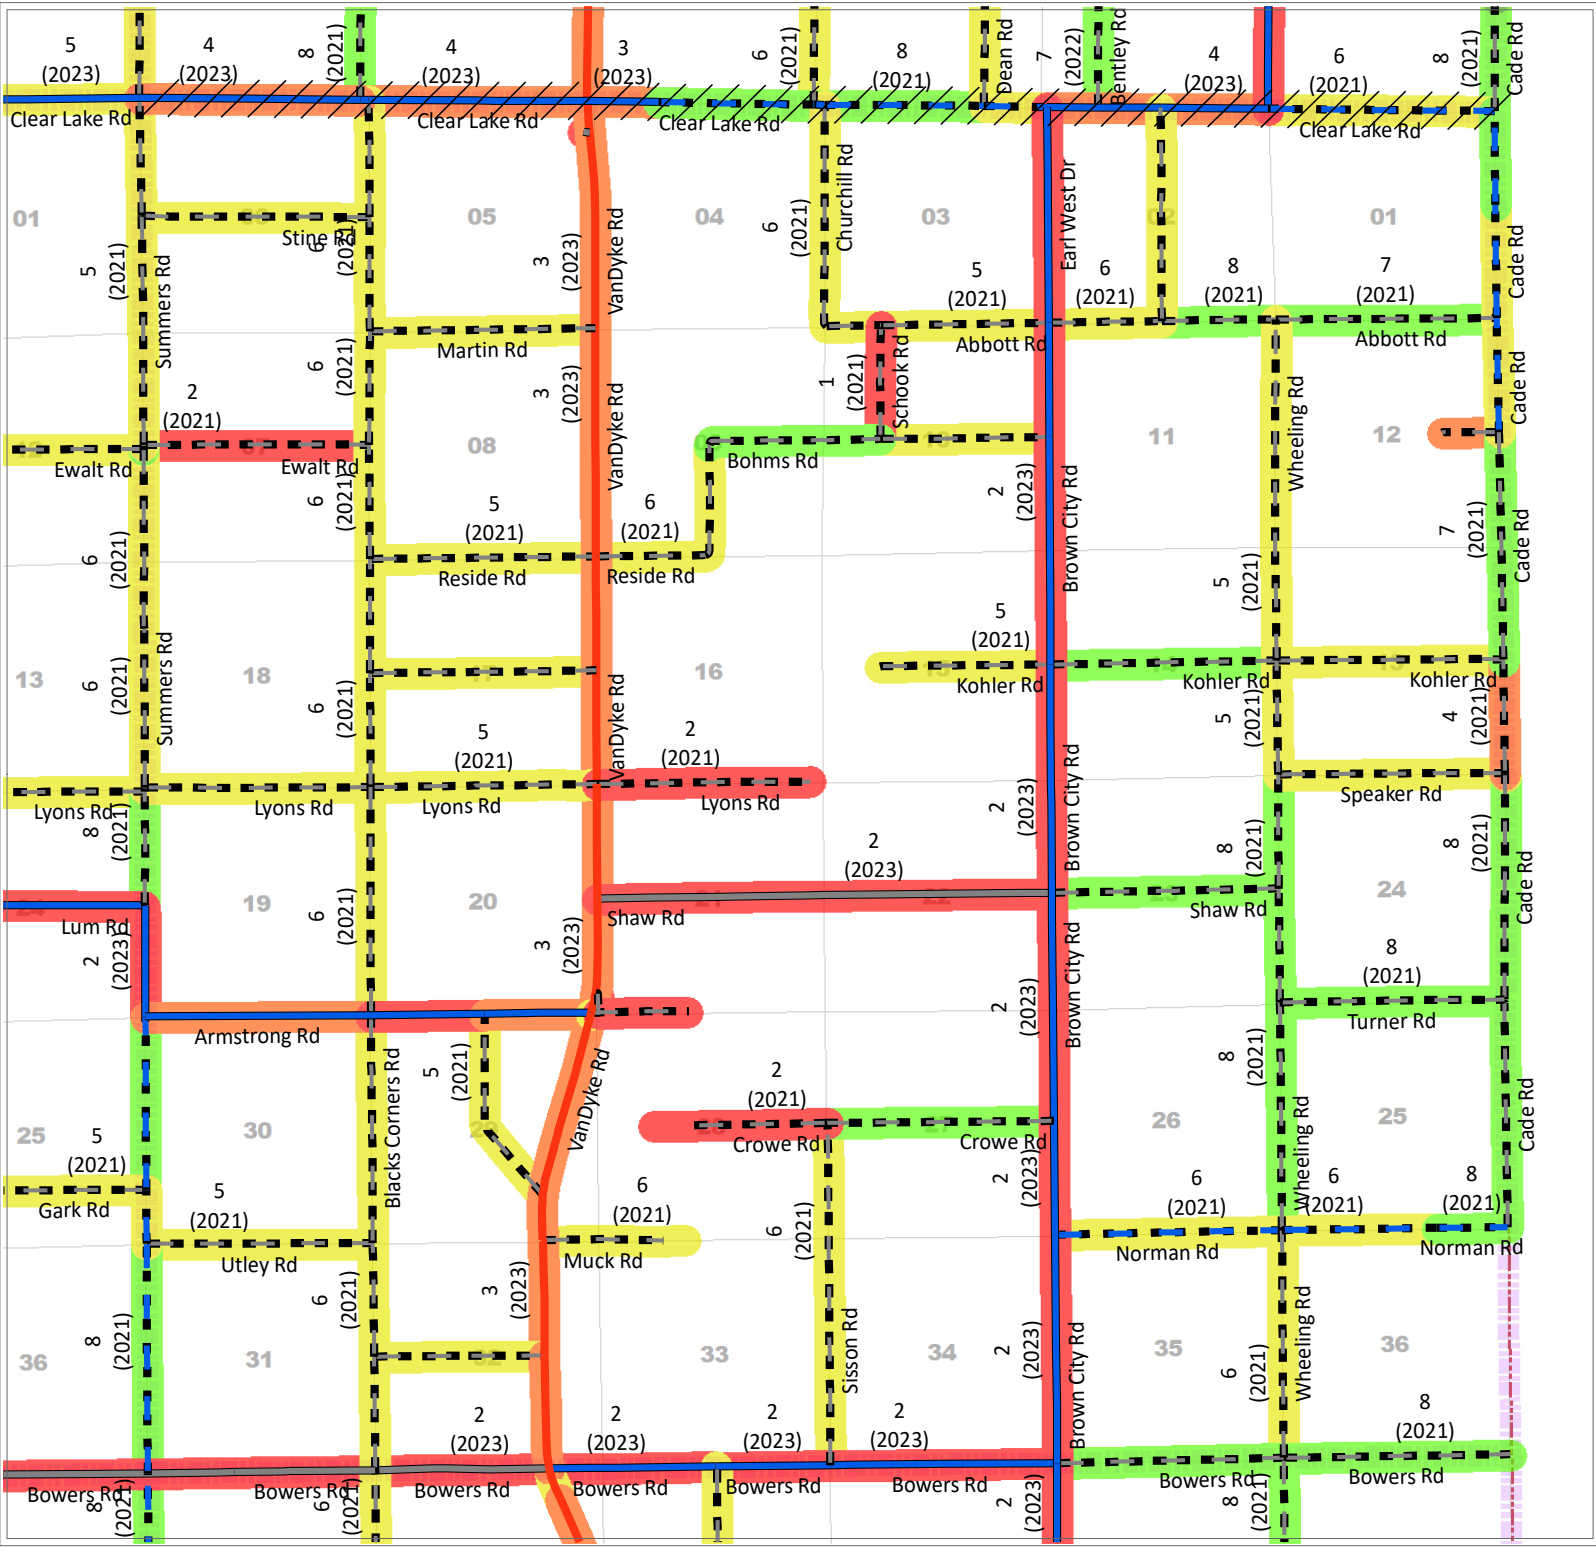

Goodland Township

Legend - Paser / IBR

- 1 - 2 - Failure
- 3 - 4 - Poor
- 5 - 6 - Fair
- 7 - 8 - Good
- 9 - 10 - Excellent
- ## (##) Current Rating (Year)

Legend - Roads

- County Local Paved
- County Local Unpaved
- County Primary Paved
- County Primary Unpaved
- State Trunkline
- Non-LCRC Roads
- Township
- Adjacent Twp Jurisdiction

LAPEER COUNTY ROAD COMMISSION

820 DAVIS LAKE ROAD
 LAPEER, MI 48446
 Phone: 810-664-6272
 Web: www.lcrconline.com