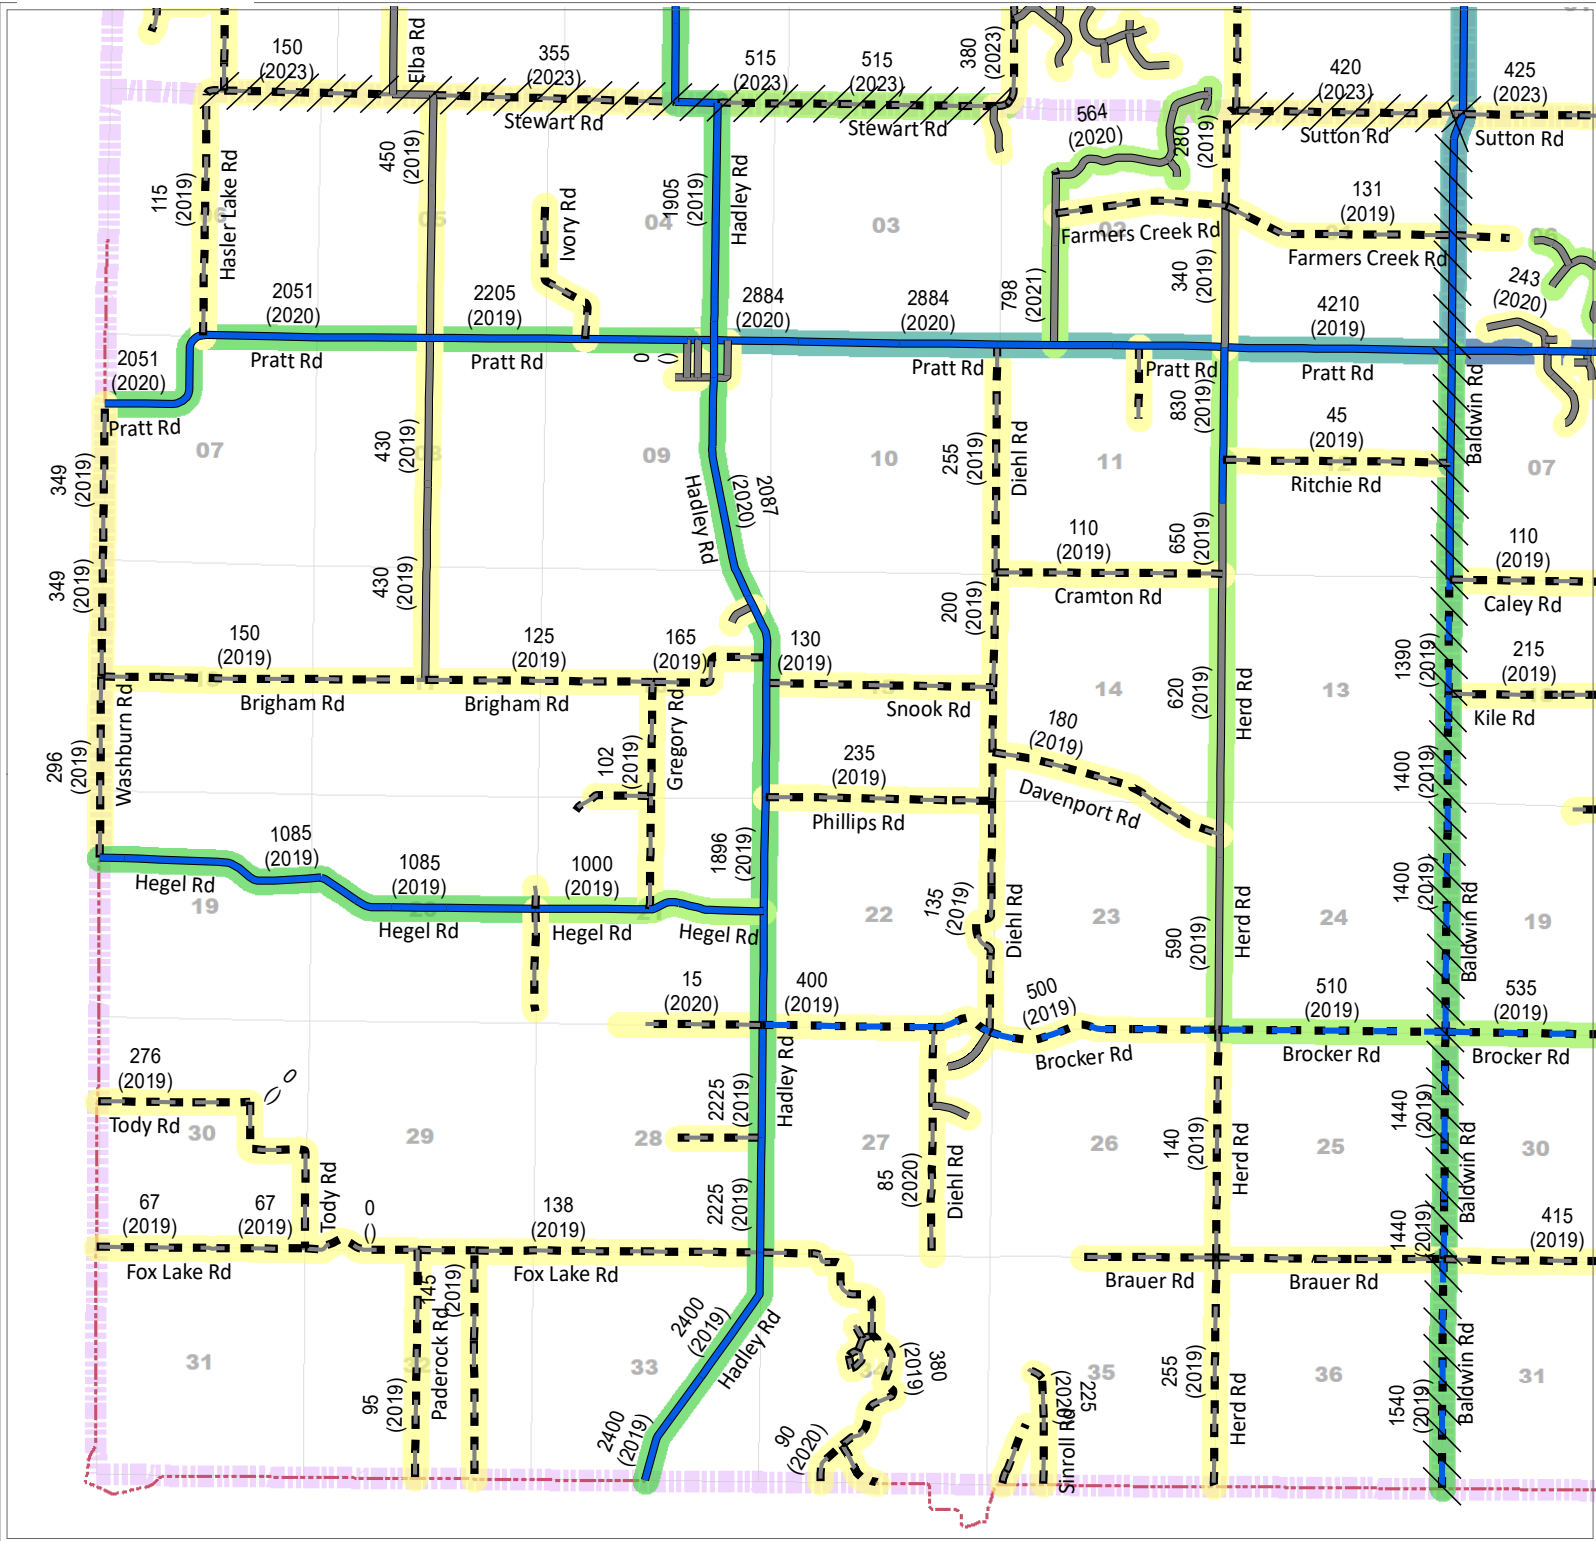

Hadley Township

AVERAGE DAILY TRAFFIC

Legend - Average Daily Traffic

Legend - Roads

LAPEER COUNTY ROAD COMMISSION

820 DAVIS LAKE ROAD
 LAPEER, MI 48446
 Phone: 810-664-6272
 Web: www.lcrconline.com