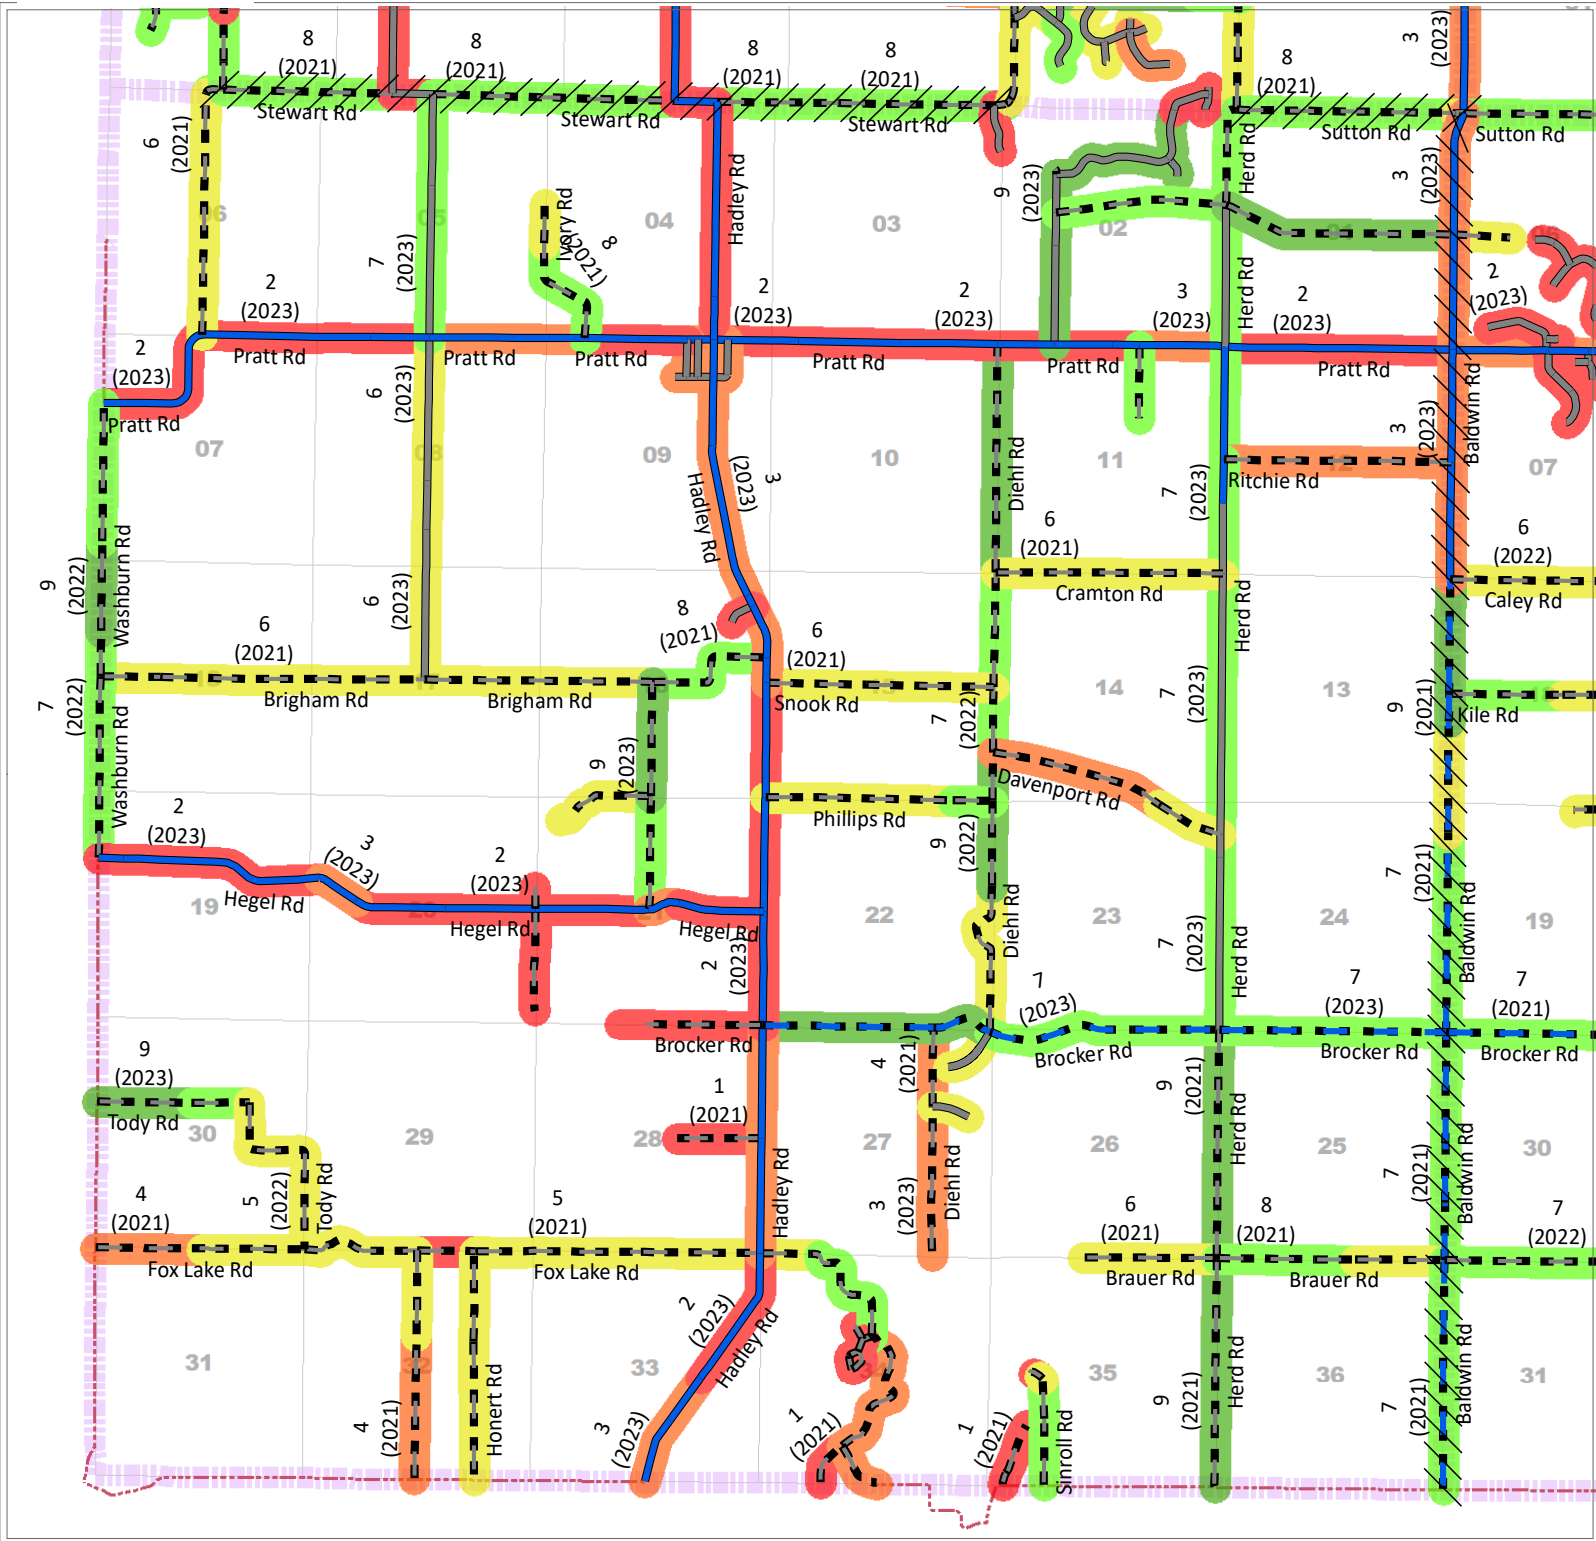

Hadley Township

PASER & IBR RATINGS

Legend - Paser / IBR

- 1 - 2 - Failure
- 3 - 4 - Poor
- 5 - 6 - Fair
- 7 - 8 - Good
- 9 - 10 - Excellent
- ## (##) Current Rating (Year)

Legend - Roads

- County Local Paved
- County Local Unpaved
- County Primary Paved
- County Primary Unpaved
- State Trunkline
- Non-LCRC Roads
- Township
- Adjacent Twp Jurisdiction

LAPEER COUNTY ROAD COMMISSION

820 DAVIS LAKE ROAD
 LAPEER, MI 48446
 Phone: 810-664-6272
 Web: www.lcrconline.com