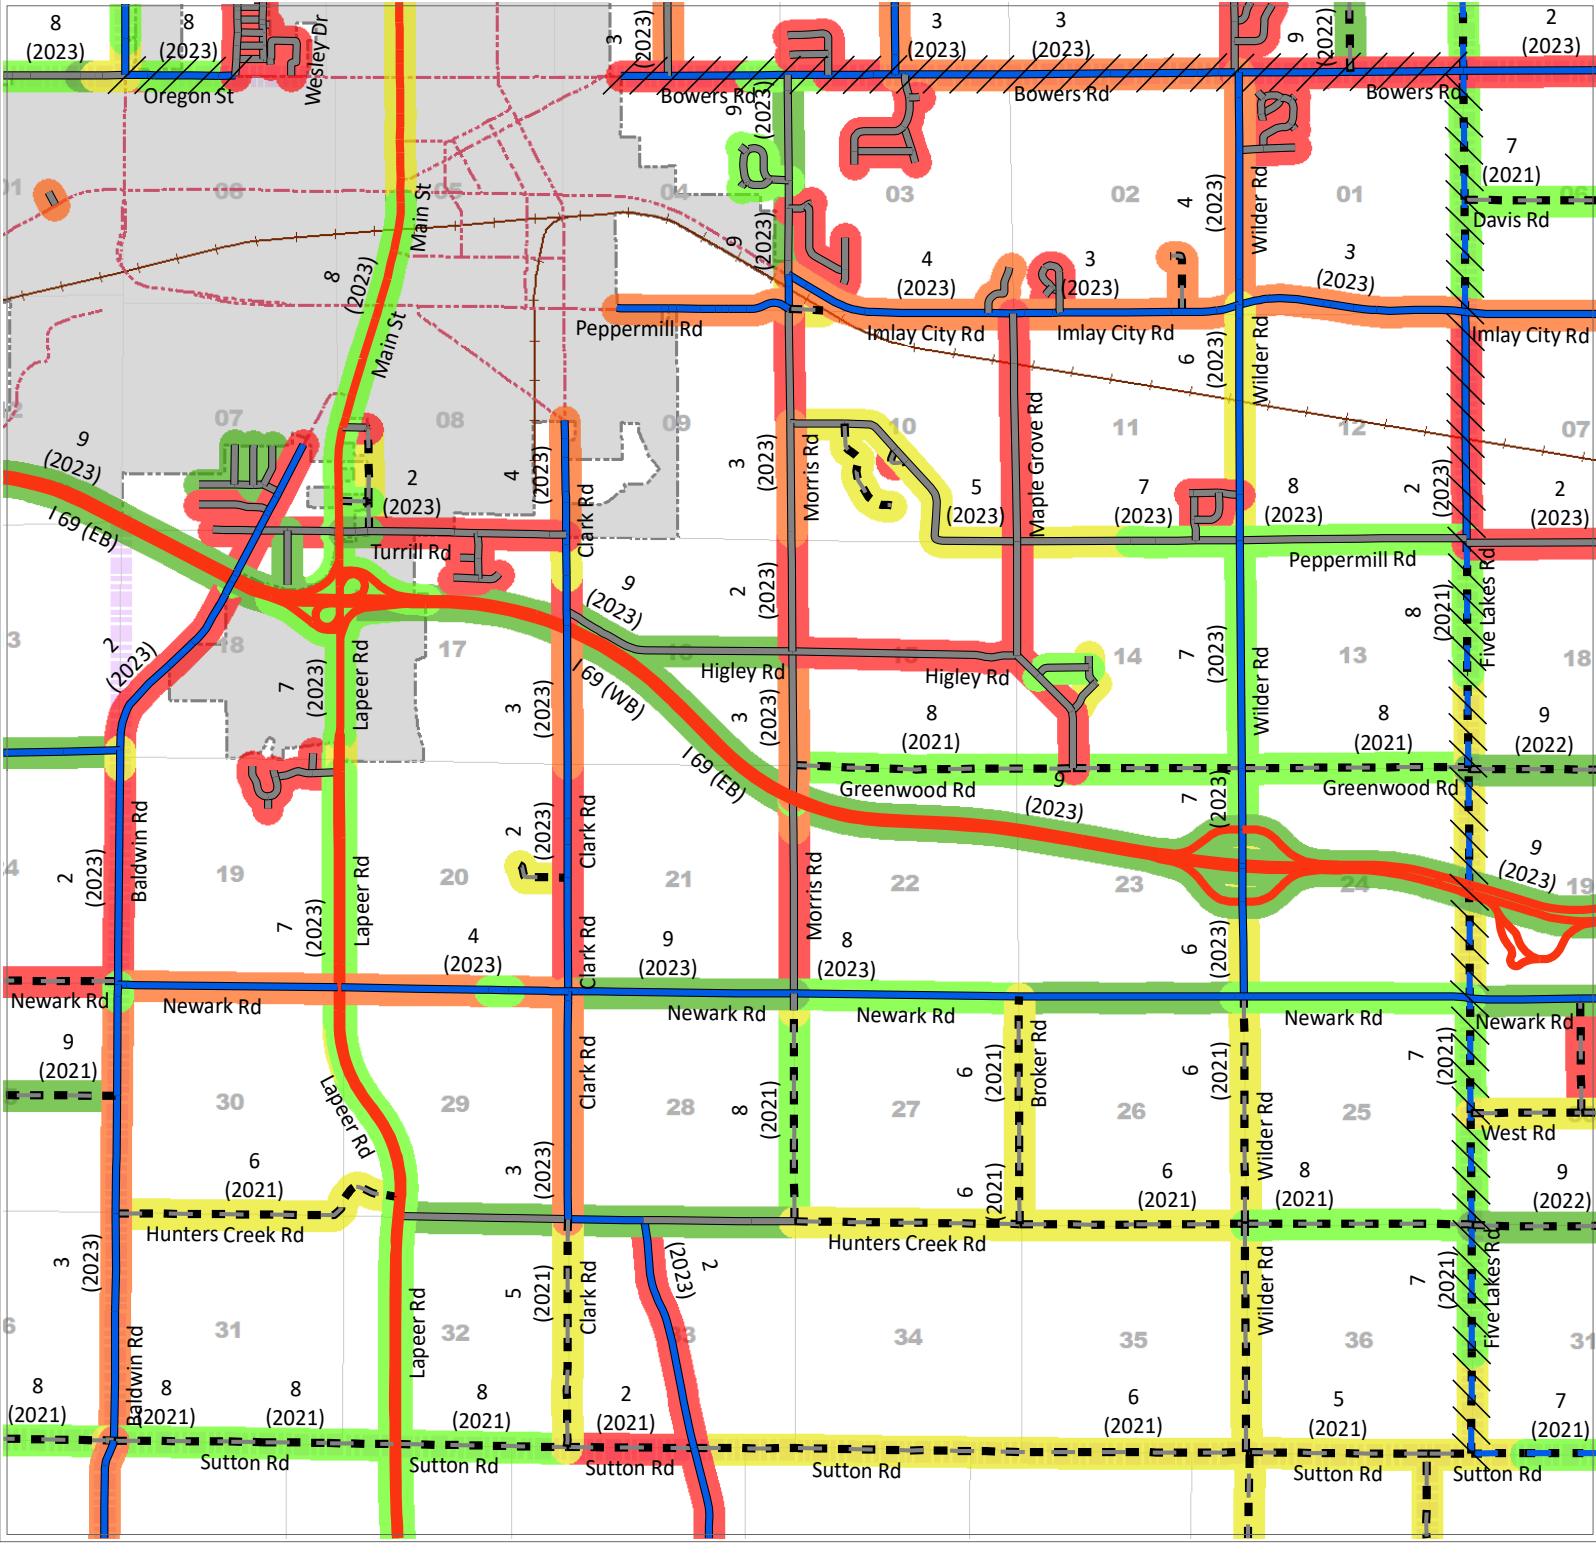

Lapeer Township

PASER & IBR RATINGS

Legend - Paser / IBR

- 1 - 2 - Failure
- 3 - 4 - Poor
- 5 - 6 - Fair
- 7 - 8 - Good
- 9 - 10 - Excellent
- ## (##) Current Rating (Year)

Legend - Roads

- County Local Paved
- County Local Unpaved
- County Primary Paved
- County Primary Unpaved
- State Trunkline
- Non-LCRC Roads
- Township
- Adjacent Twp Jurisdiction

LAPEER COUNTY ROAD COMMISSION

820 DAVIS LAKE ROAD
 LAPEER, MI 48446
 Phone: 810-664-6272
 Web: www.lcrconline.com