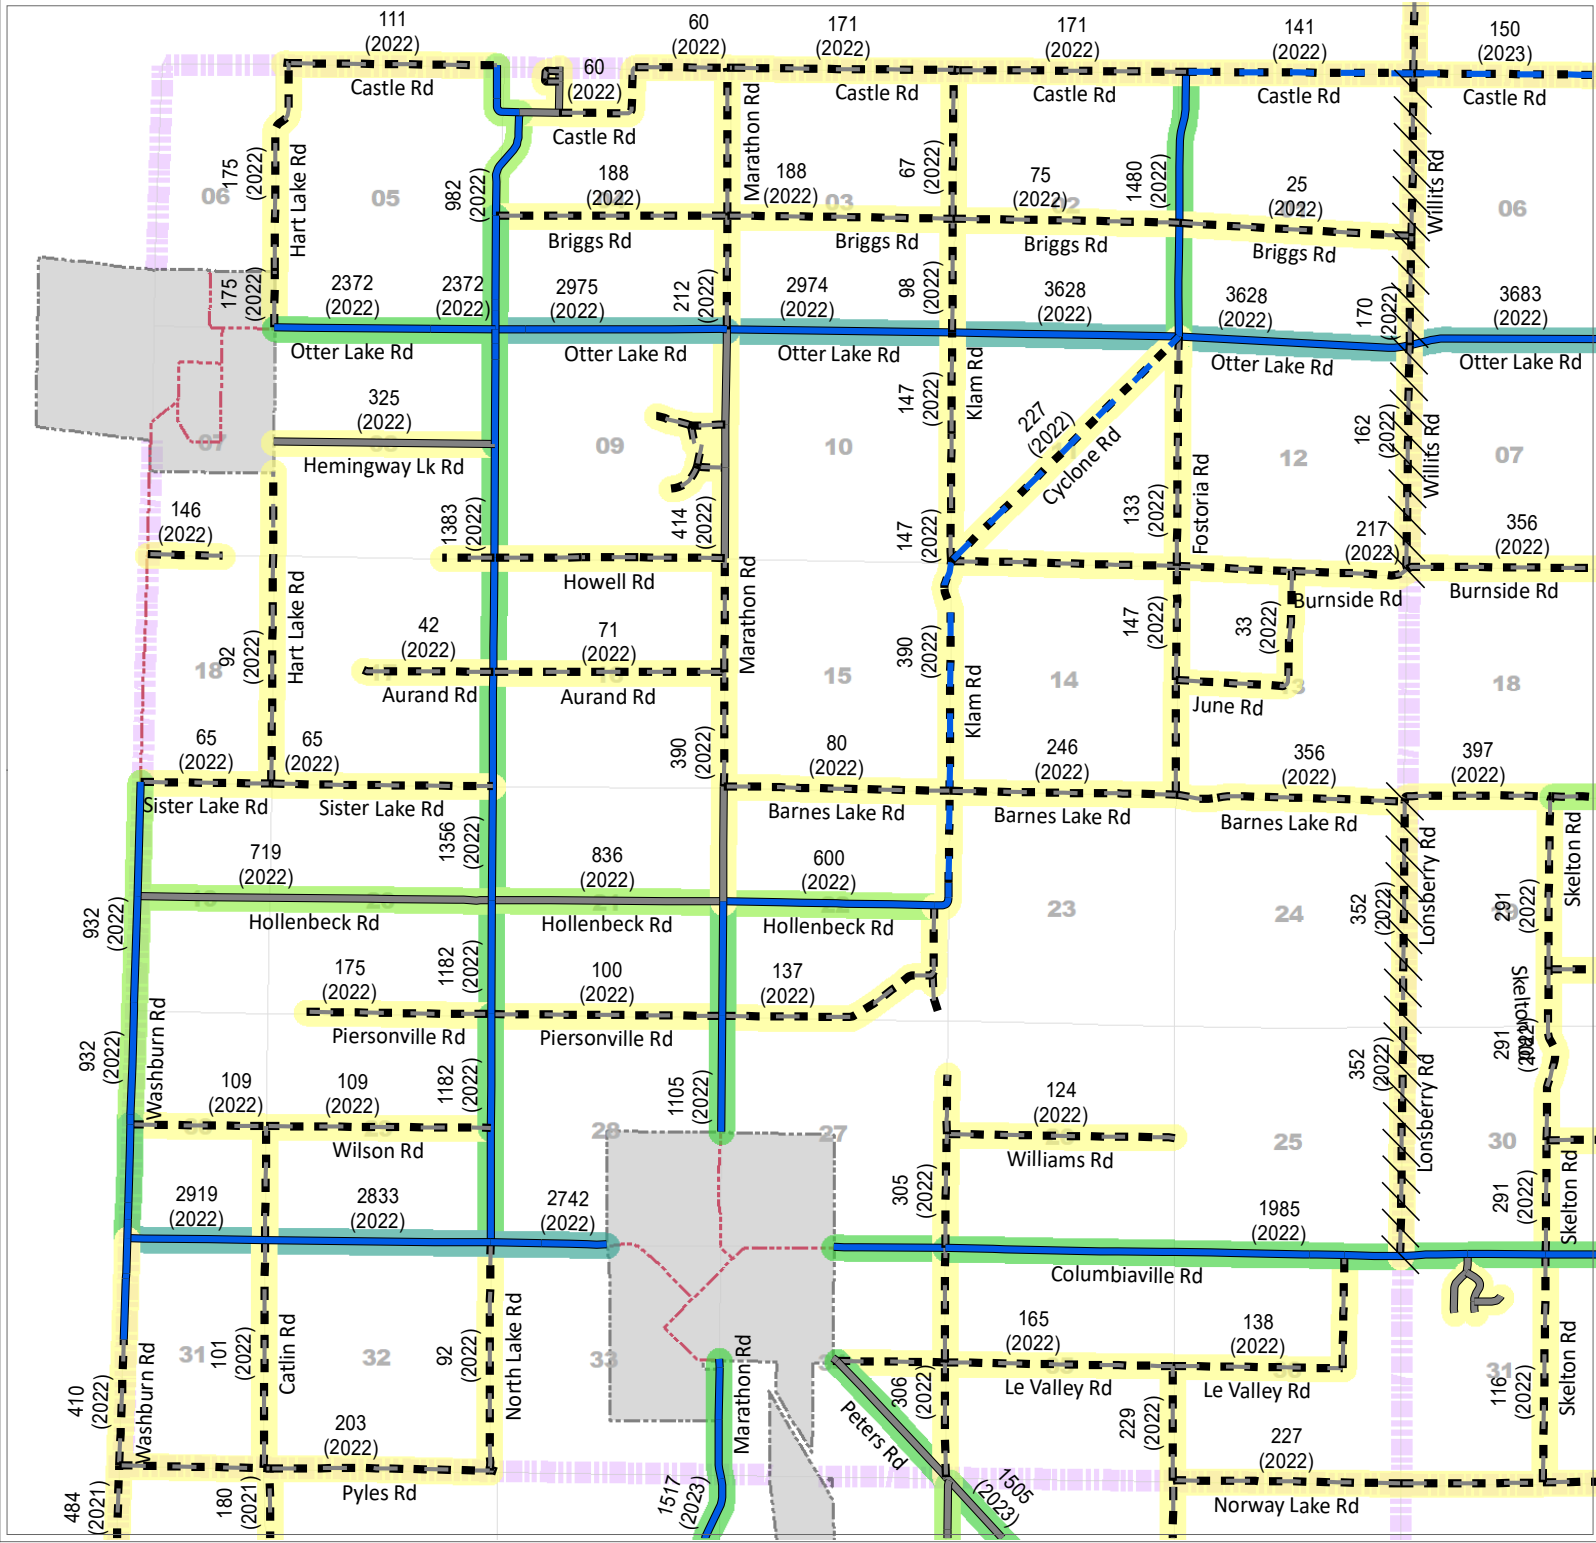

Marathon Township

AVERAGE DAILY TRAFFIC

Legend - Average Daily Traffic

Legend - Roads

LAPEER COUNTY ROAD COMMISSION

820 DAVIS LAKE ROAD
 LAPEER, MI 48446
 Phone: 810-664-6272
 Web: www.lcrconline.com