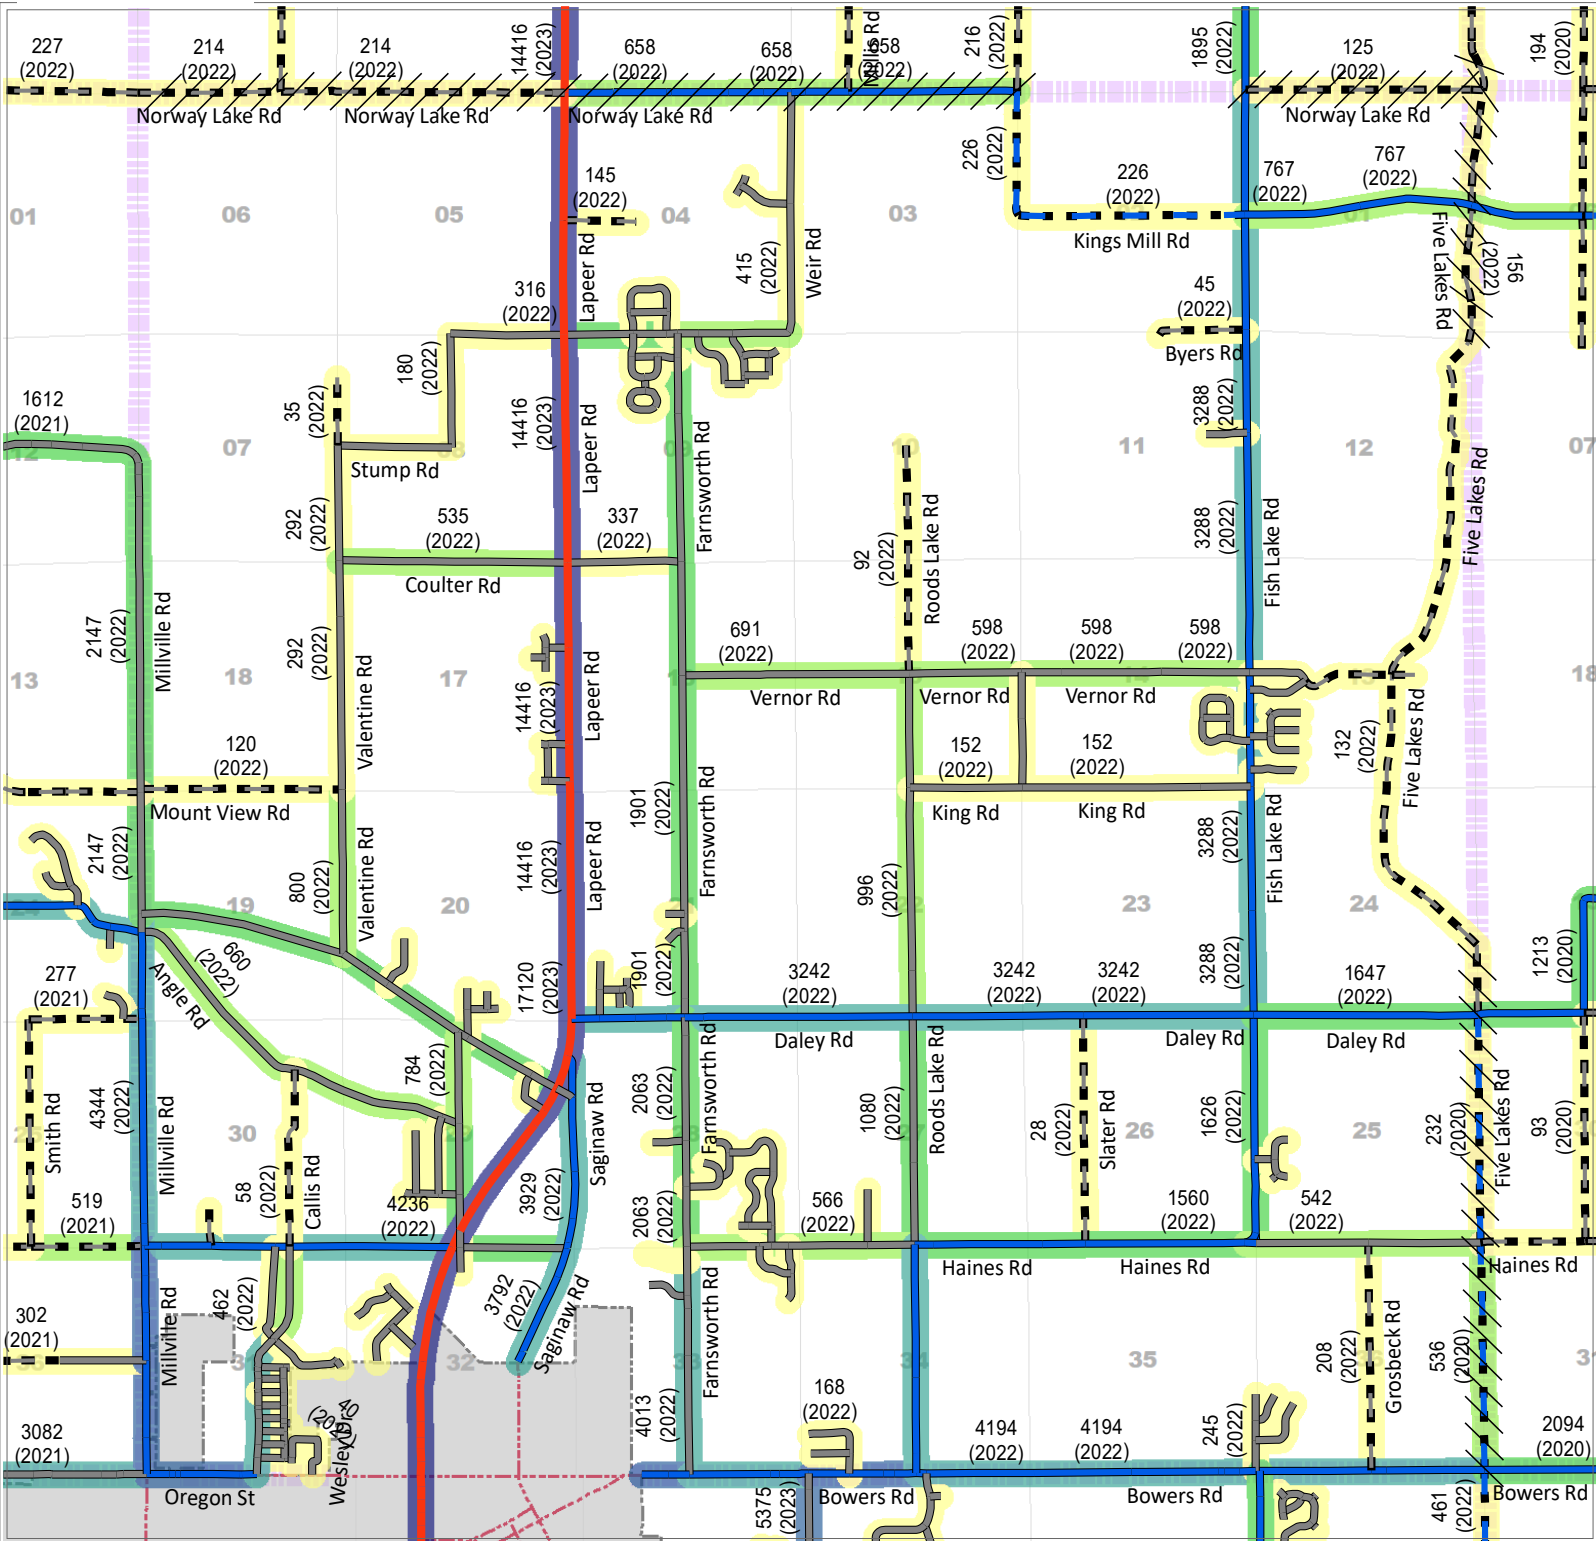

Mayfield Township

AVERAGE DAILY TRAFFIC

Legend - Average Daily Traffic

Legend - Roads

LAPEER COUNTY ROAD COMMISSION

820 DAVIS LAKE ROAD
 LAPEER, MI 48446
 Phone: 810-664-6272
 Web: www.lcrconline.com