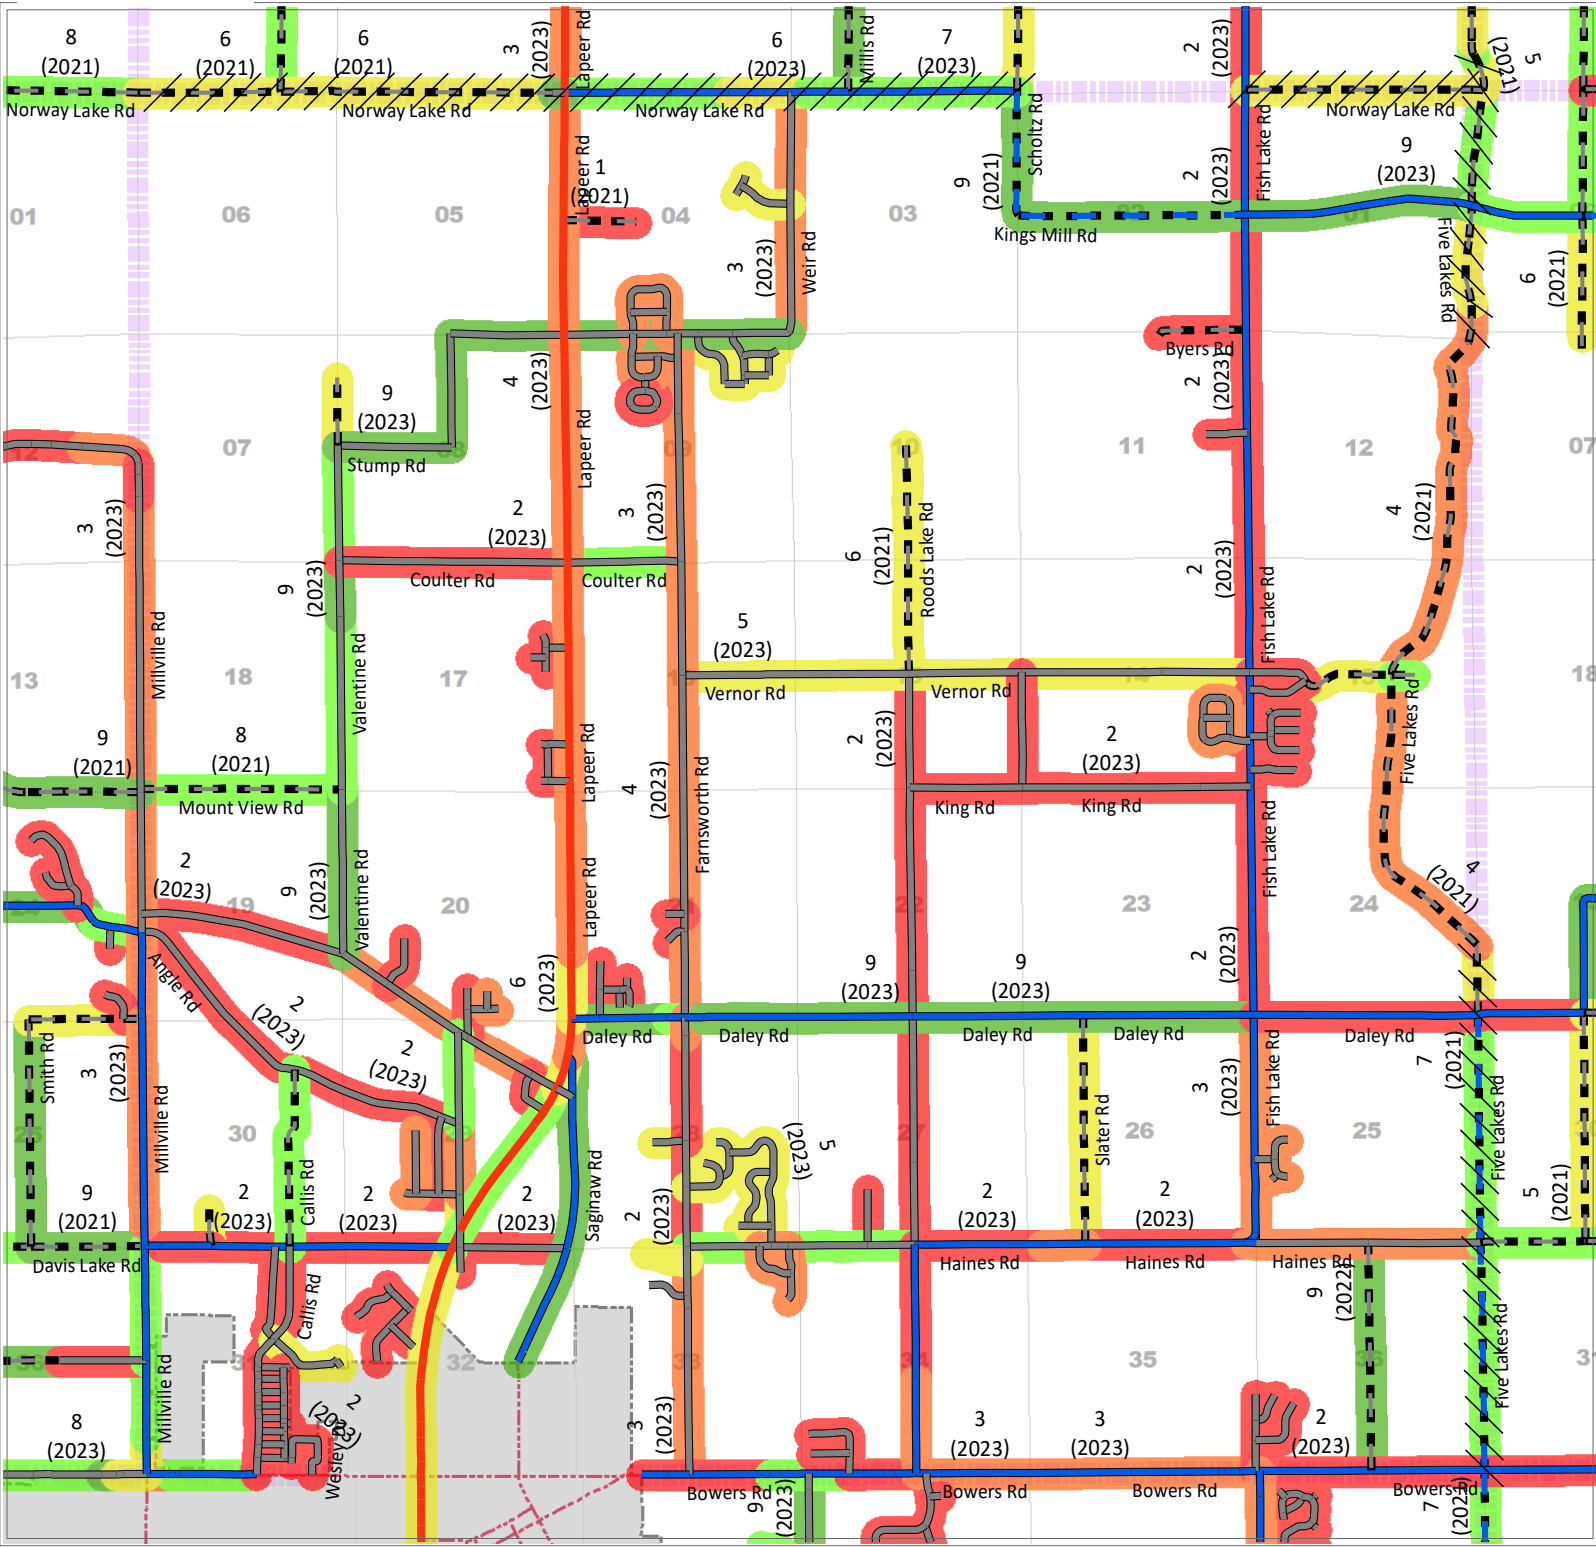

# Mayfield Township

### Legend - Paser / IBR

- 1 - 2 - Failure
- 3 - 4 - Poor
- 5 - 6 - Fair
- 7 - 8 - Good
- 9 - 10 - Excellent
- ## (##) Current Rating (Year)

### Legend - Roads

- County Local Paved
- County Local Unpaved
- County Primary Paved
- County Primary Unpaved
- State Trunkline
- Non-LCRC Roads
- Township
- Adjacent Twp Jurisdiction

### LAPEER COUNTY ROAD COMMISSION

820 DAVIS LAKE ROAD  
 LAPEER, MI 48446  
 Phone: 810-664-6272  
 Web: www.lcrconline.com