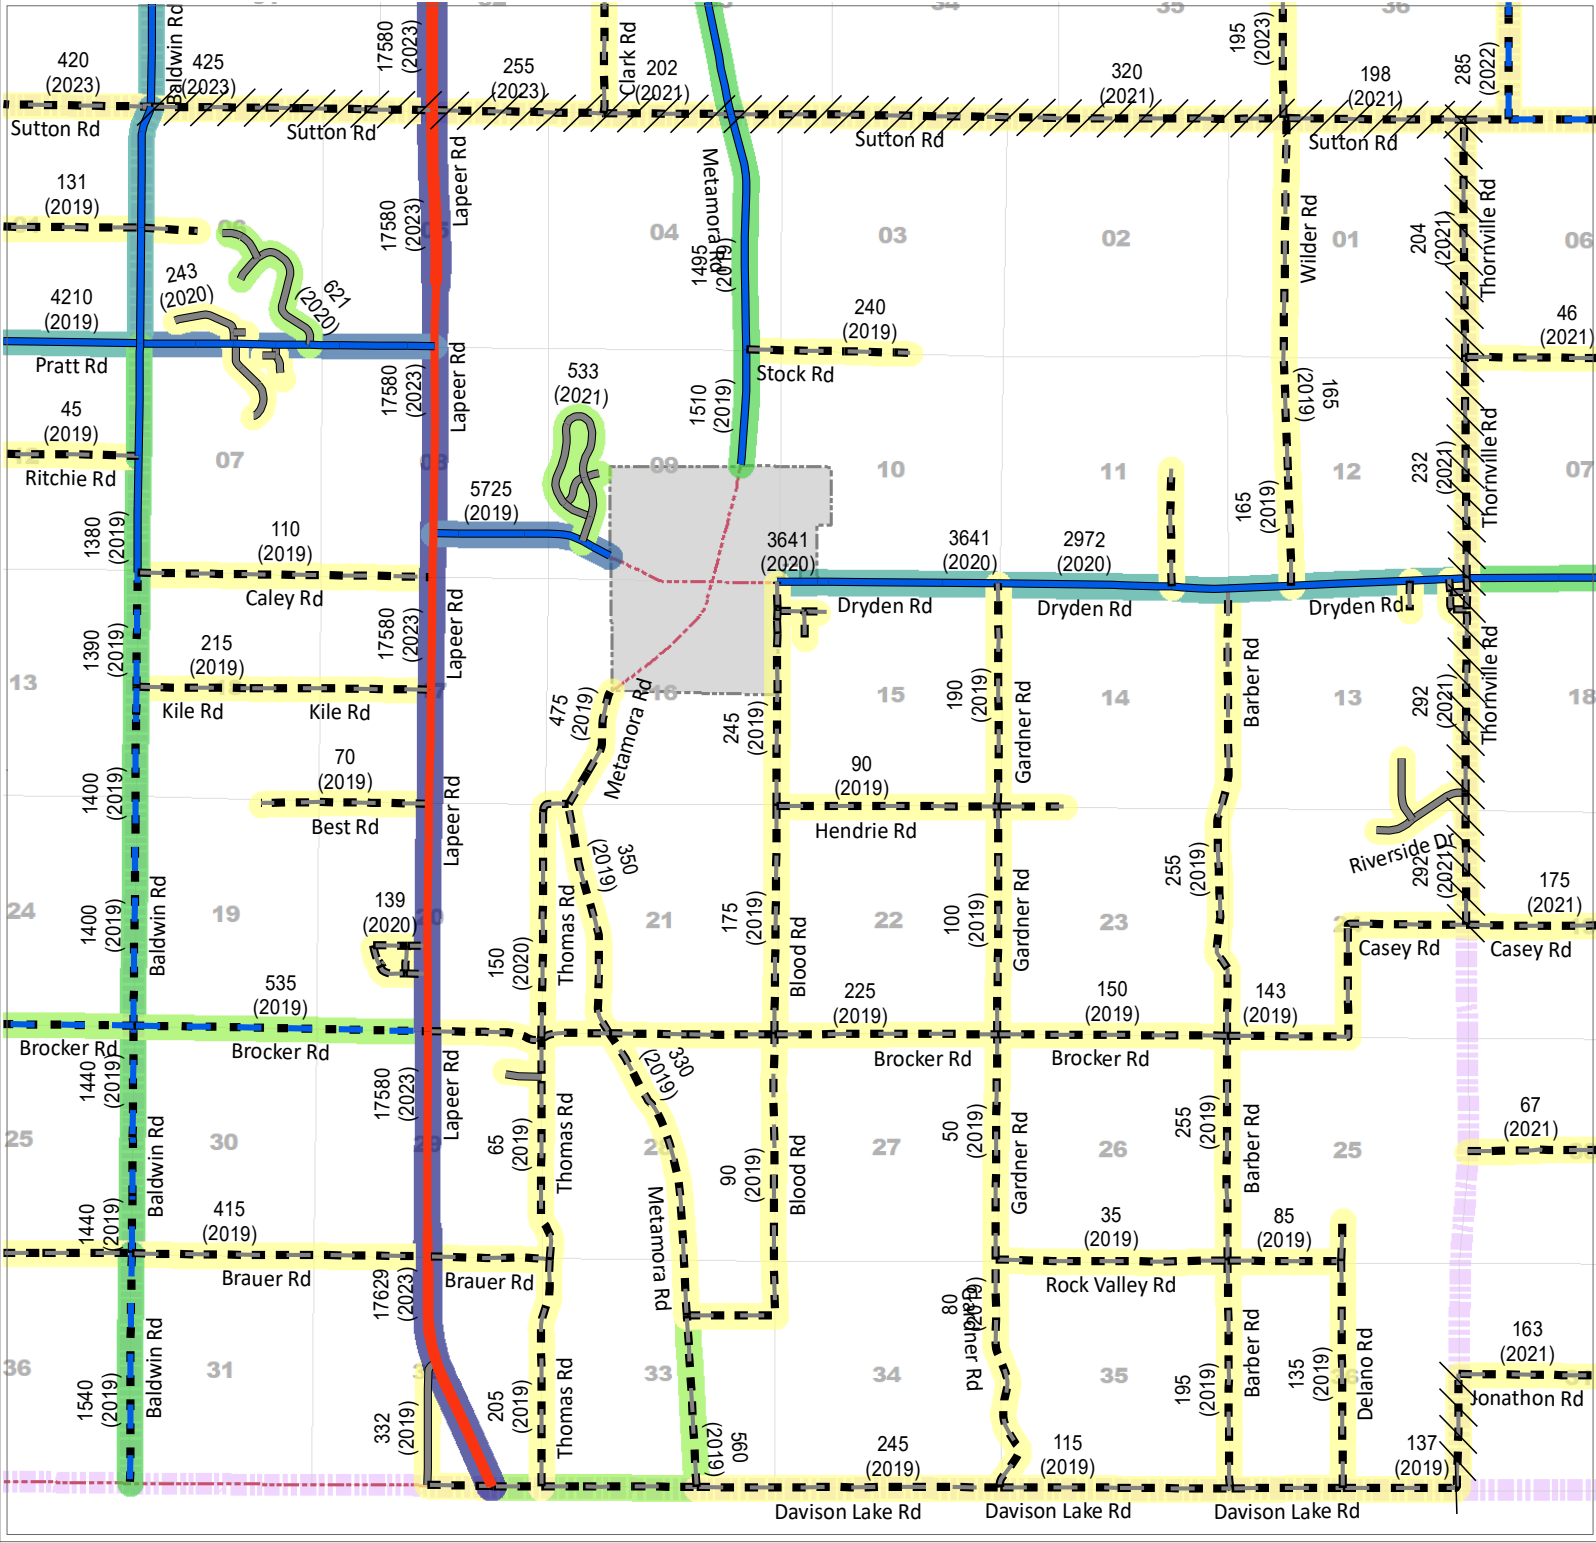

Metamora Township

AVERAGE DAILY TRAFFIC

Legend - Average Daily Traffic

(##) Avg Daily Traffic (Year Recorded)

Legend - Roads

LAPEER COUNTY ROAD COMMISSION

820 DAVIS LAKE ROAD
LAPEER, MI 48446
Phone: 810-664-6272
Web: www.lcrconline.com