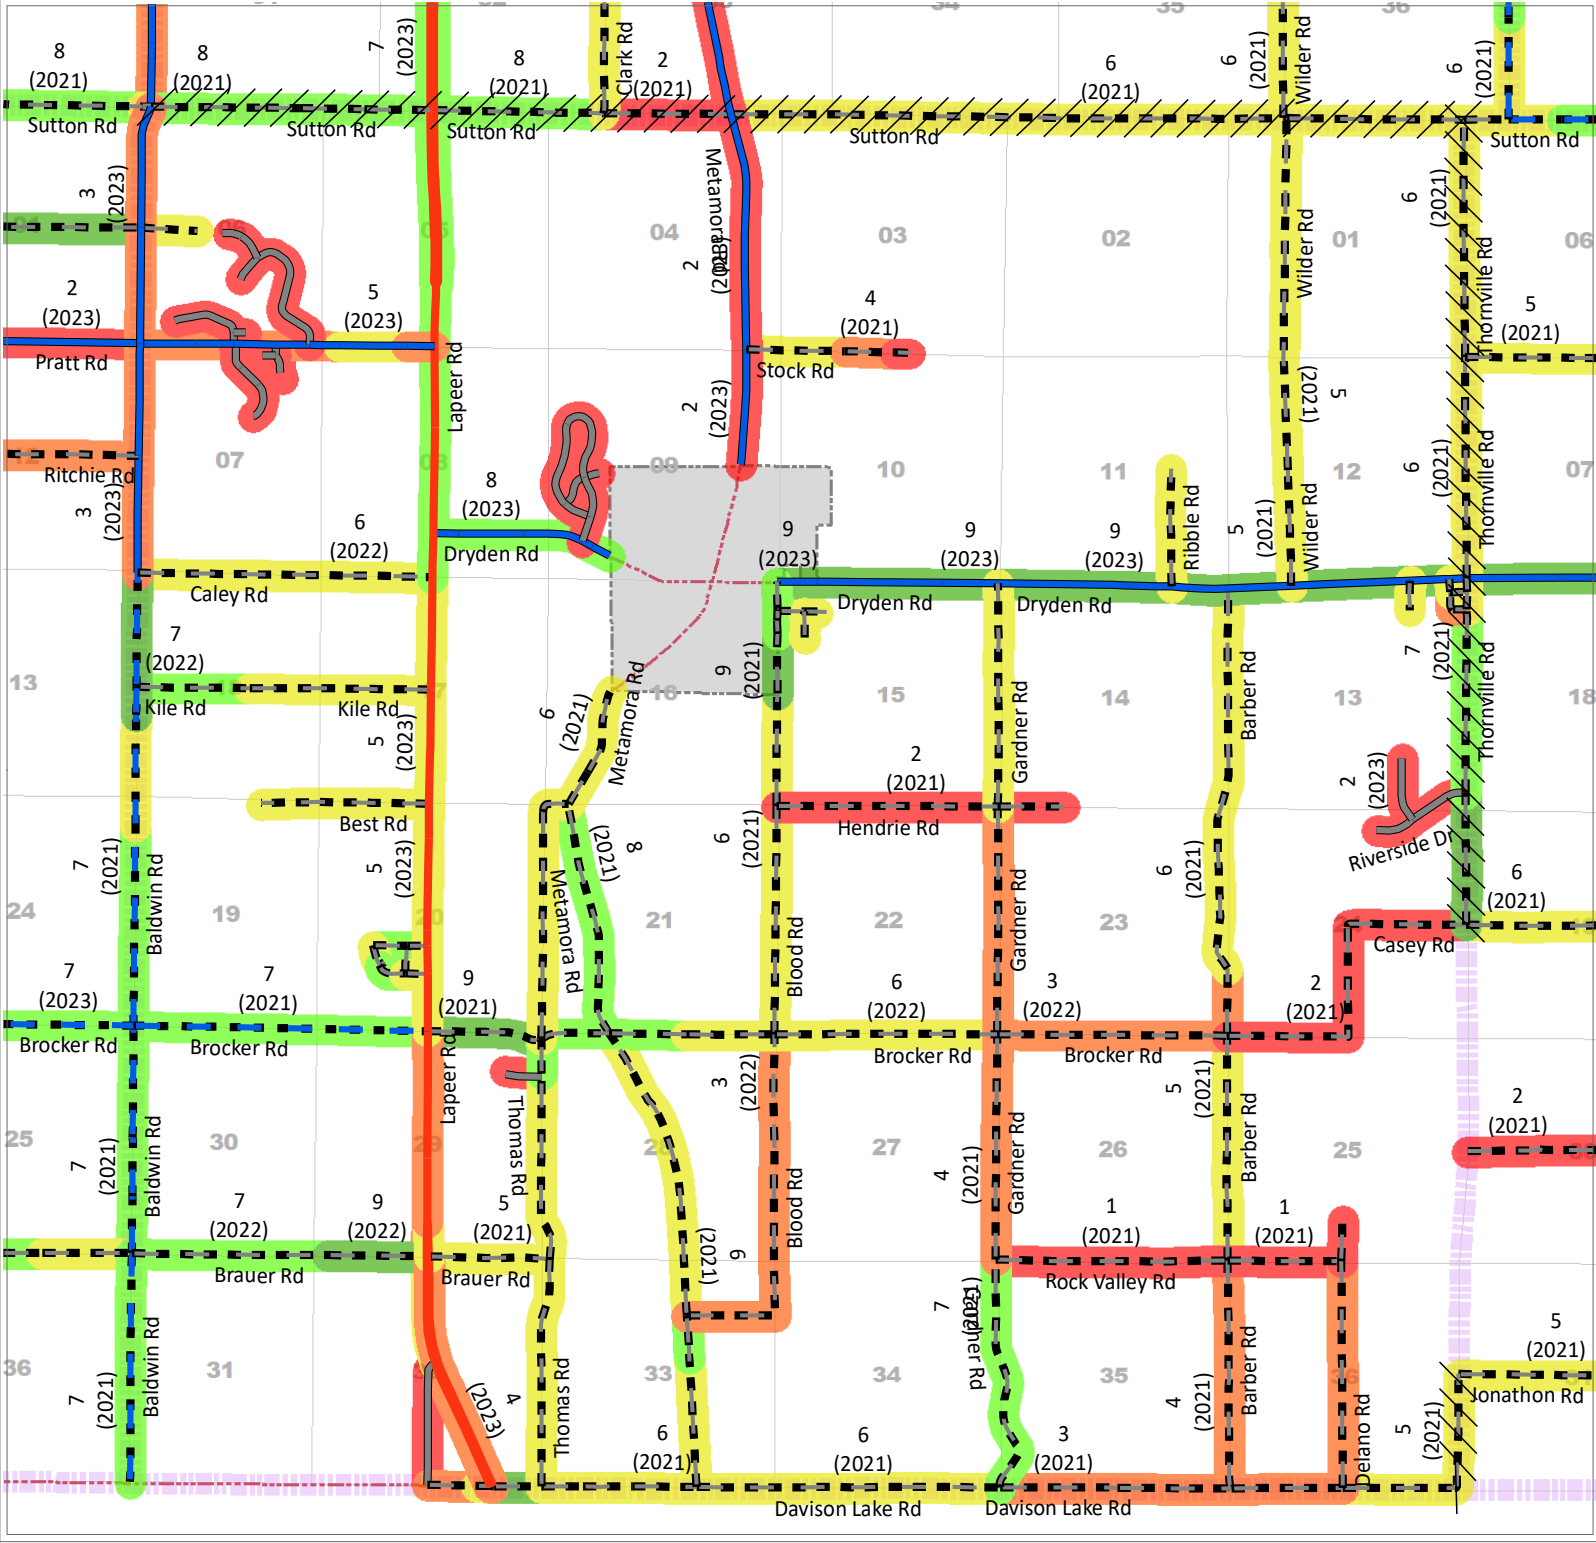

Metamora Township

PASER & IBR RATINGS

Legend - Paser / IBR

- 1 - 2 - Failure
- 3 - 4 - Poor
- 5 - 6 - Fair
- 7 - 8 - Good
- 9 - 10 - Excellent
- ## (##) Current Rating (Year)

Legend - Roads

- County Local Paved
- County Local Unpaved
- County Primary Paved
- County Primary Unpaved
- State Trunkline
- Non-LCRC Roads
- Township
- Adjacent Twp Jurisdiction

LAPEER COUNTY ROAD COMMISSION

820 DAVIS LAKE ROAD
 LAPEER, MI 48446
 Phone: 810-664-6272
 Web: www.lcrconline.com