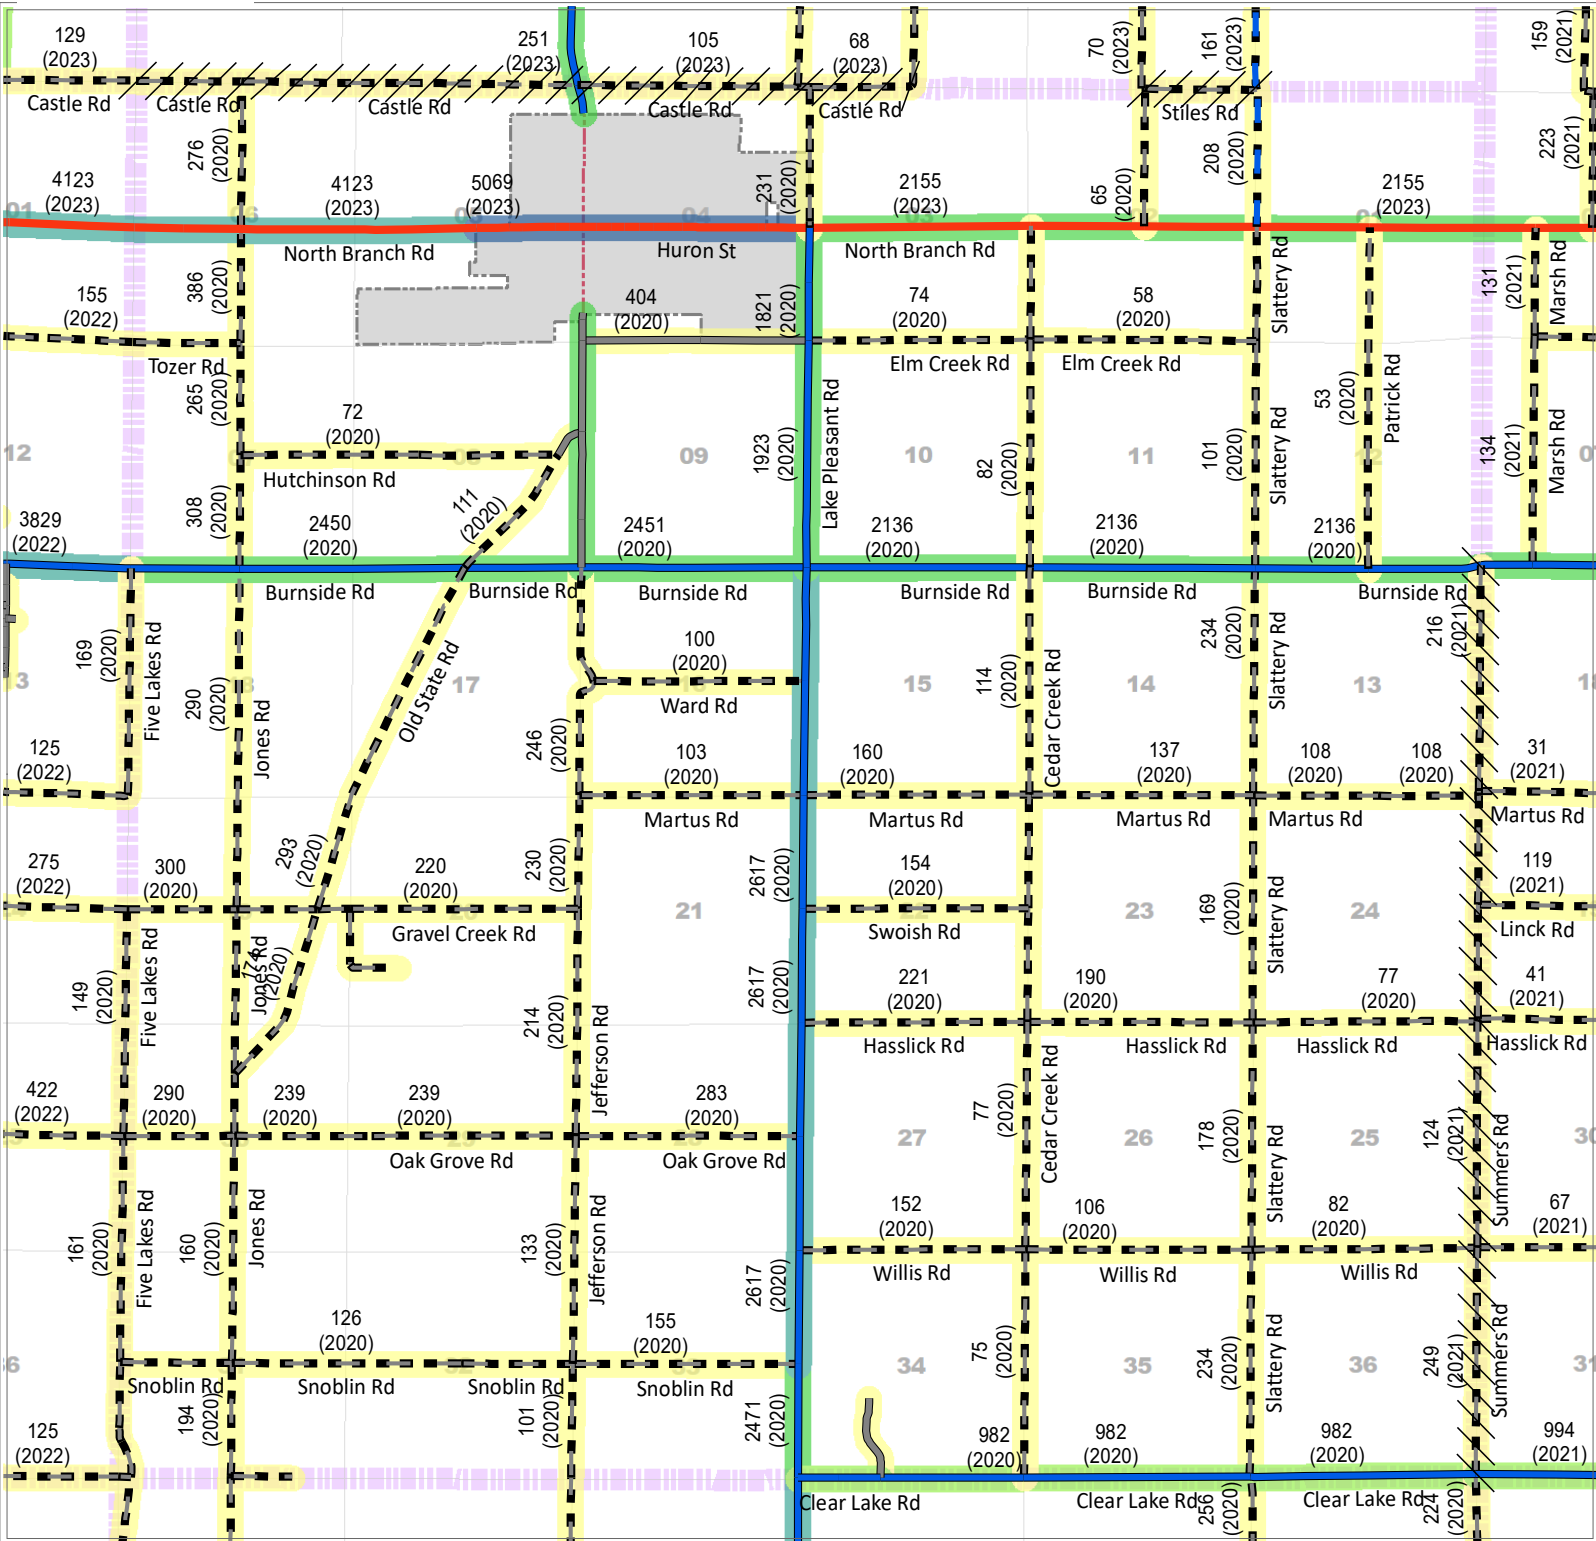

# North Branch Township

## AVERAGE DAILY TRAFFIC

### Legend - Average Daily Traffic

### Legend - Roads