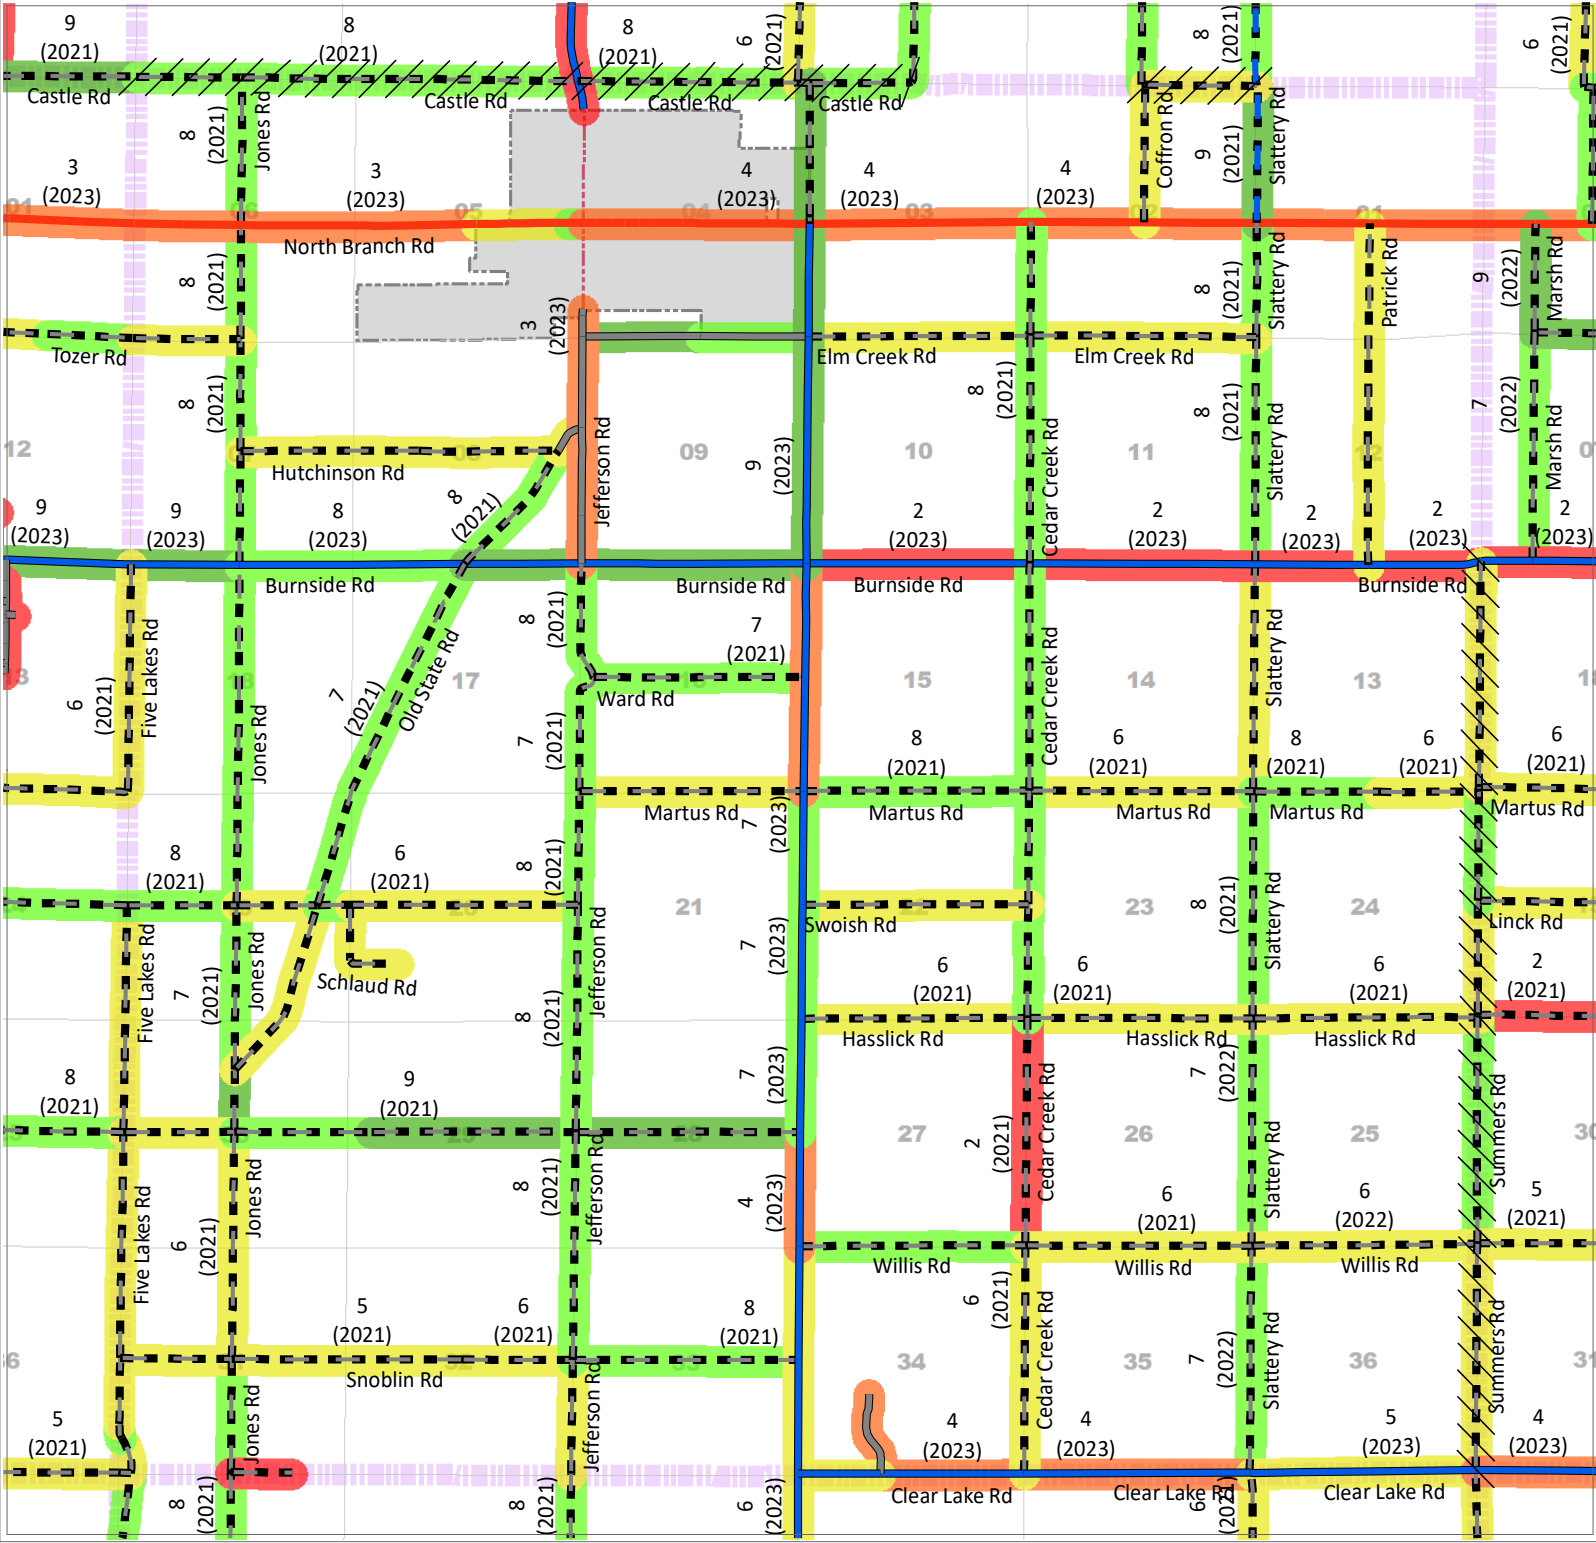

North Branch Township

PASER & IBR RATINGS

Legend - Paser / IBR

- 1 - 2 - Failure
- 3 - 4 - Poor
- 5 - 6 - Fair
- 7 - 8 - Good
- 9 - 10 - Excellent
- ## (##) Current Rating (Year)

Legend - Roads

- County Local Paved
- County Local Unpaved
- County Primary Paved
- County Primary Unpaved
- State Trunkline
- Non-LCRC Roads
- Township
- Adjacent Twp Jurisdiction

LAPEER COUNTY ROAD COMMISSION

820 DAVIS LAKE ROAD
 LAPEER, MI 48446
 Phone: 810-664-6272
 Web: www.lcrconline.com