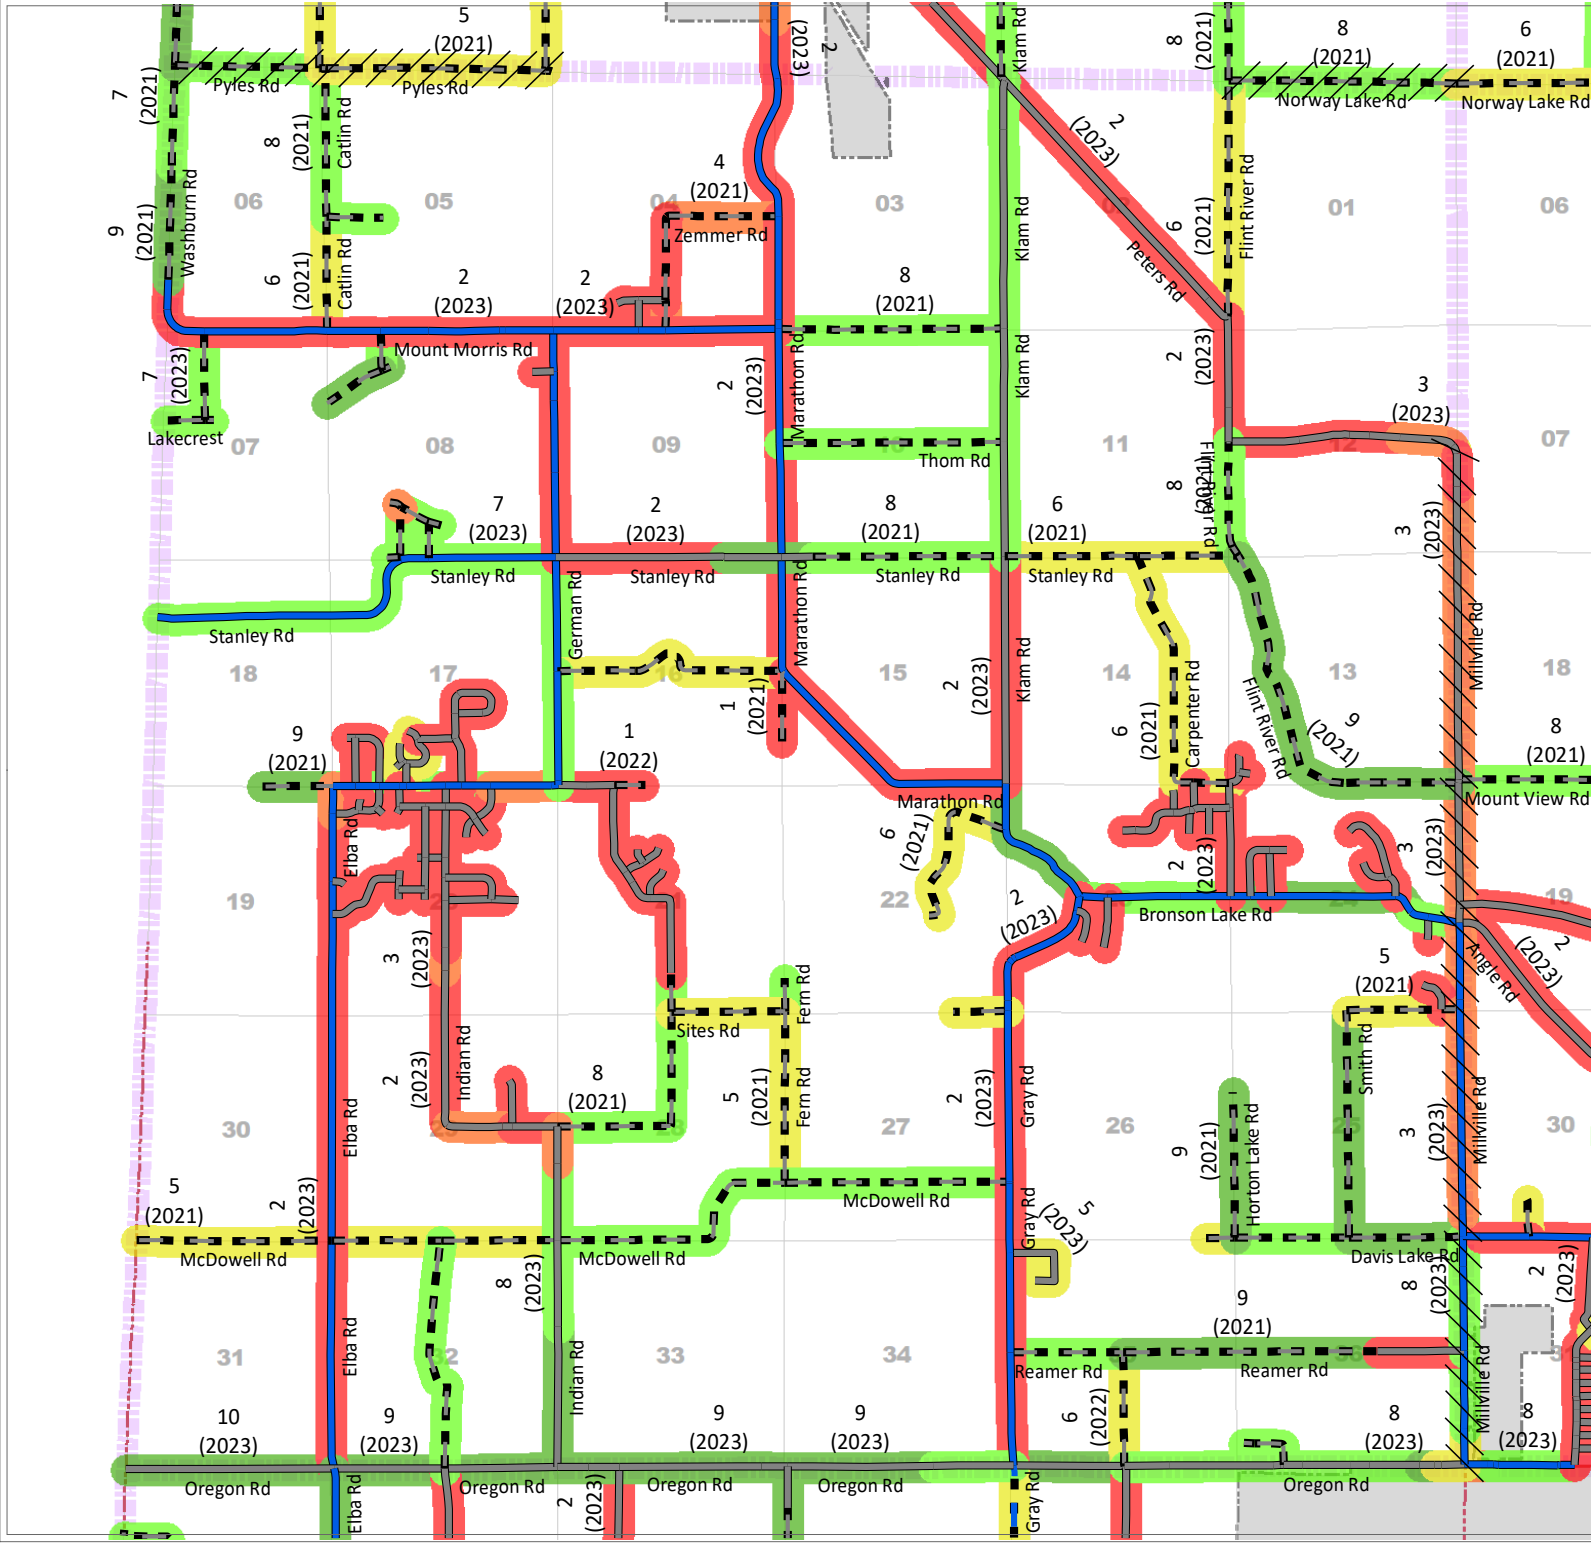

Oregon Township

PASER & IBR RATINGS

Legend - Paser / IBR

- 1 - 2 - Failure
- 3 - 4 - Poor
- 5 - 6 - Fair
- 7 - 8 - Good
- 9 - 10 - Excellent
- ## (##) Current Rating (Year)

Legend - Roads

- County Local Paved
- Non-LCRC Roads
- County Local Unpaved
- Township
- County Primary Paved
- Adjacent Twp Jurisdiction
- County Primary Unpaved
- State Trunkline

LAPEER COUNTY ROAD COMMISSION

820 DAVIS LAKE ROAD
 LAPEER, MI 48446
 Phone: 810-664-6272
 Web: www.lcrconline.com