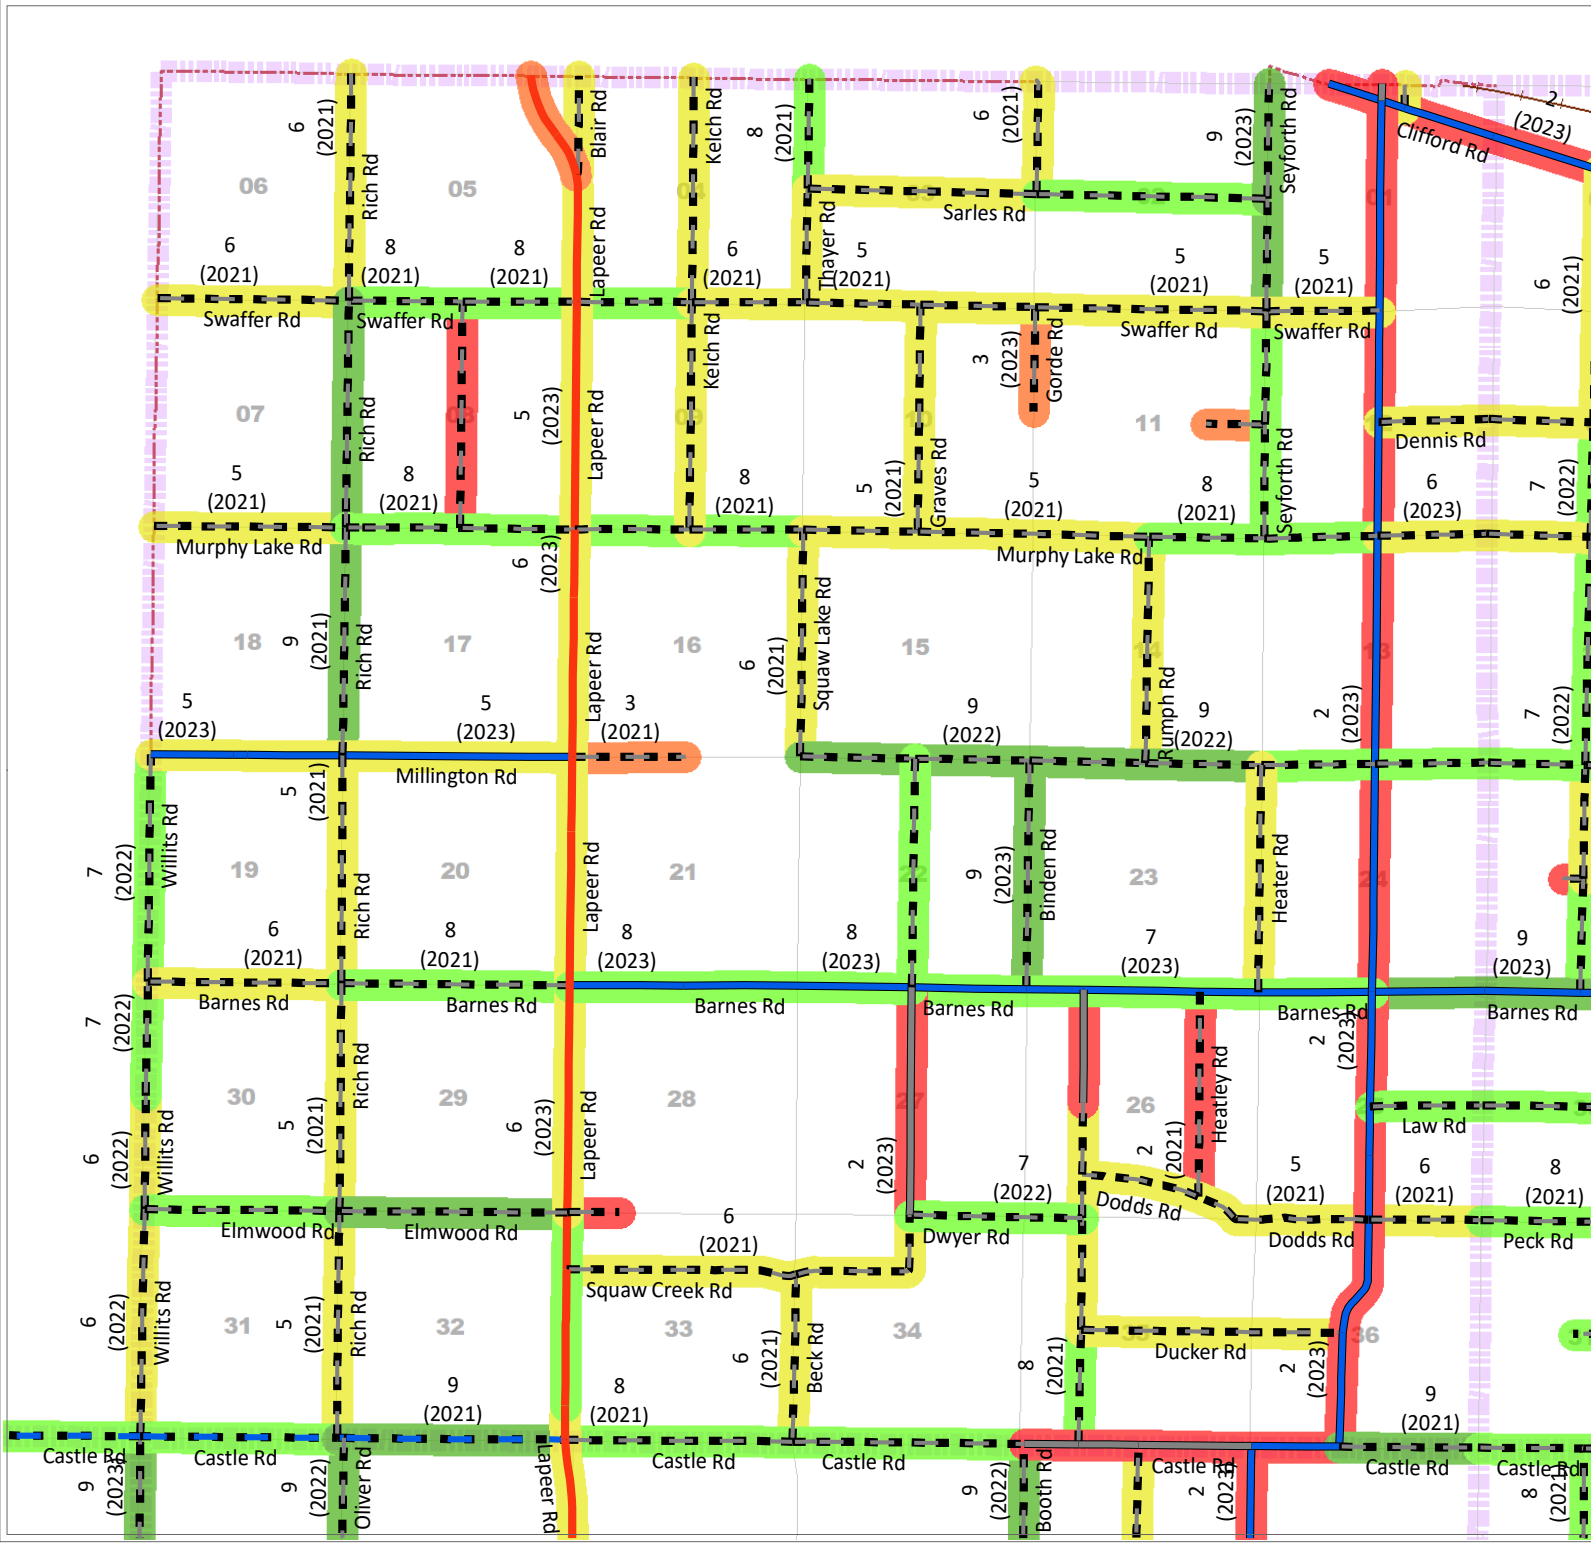

Rich Township

PASER & IBR RATINGS

Legend - Paser / IBR

- 1 - 2 - Failure
- 3 - 4 - Poor
- 5 - 6 - Fair
- 7 - 8 - Good
- 9 - 10 - Excellent
- ## (##) Current Rating (Year)

Legend - Roads

- County Local Paved
- County Local Unpaved
- County Primary Paved
- County Primary Unpaved
- State Trunkline
- Non-LCRC Roads
- Township
- Adjacent Twp Jurisdiction

LAPEER COUNTY ROAD COMMISSION
 820 DAVIS LAKE ROAD
 LAPEER, MI 48446
 Phone: 810-664-6272
 Web: www.lcrconline.com