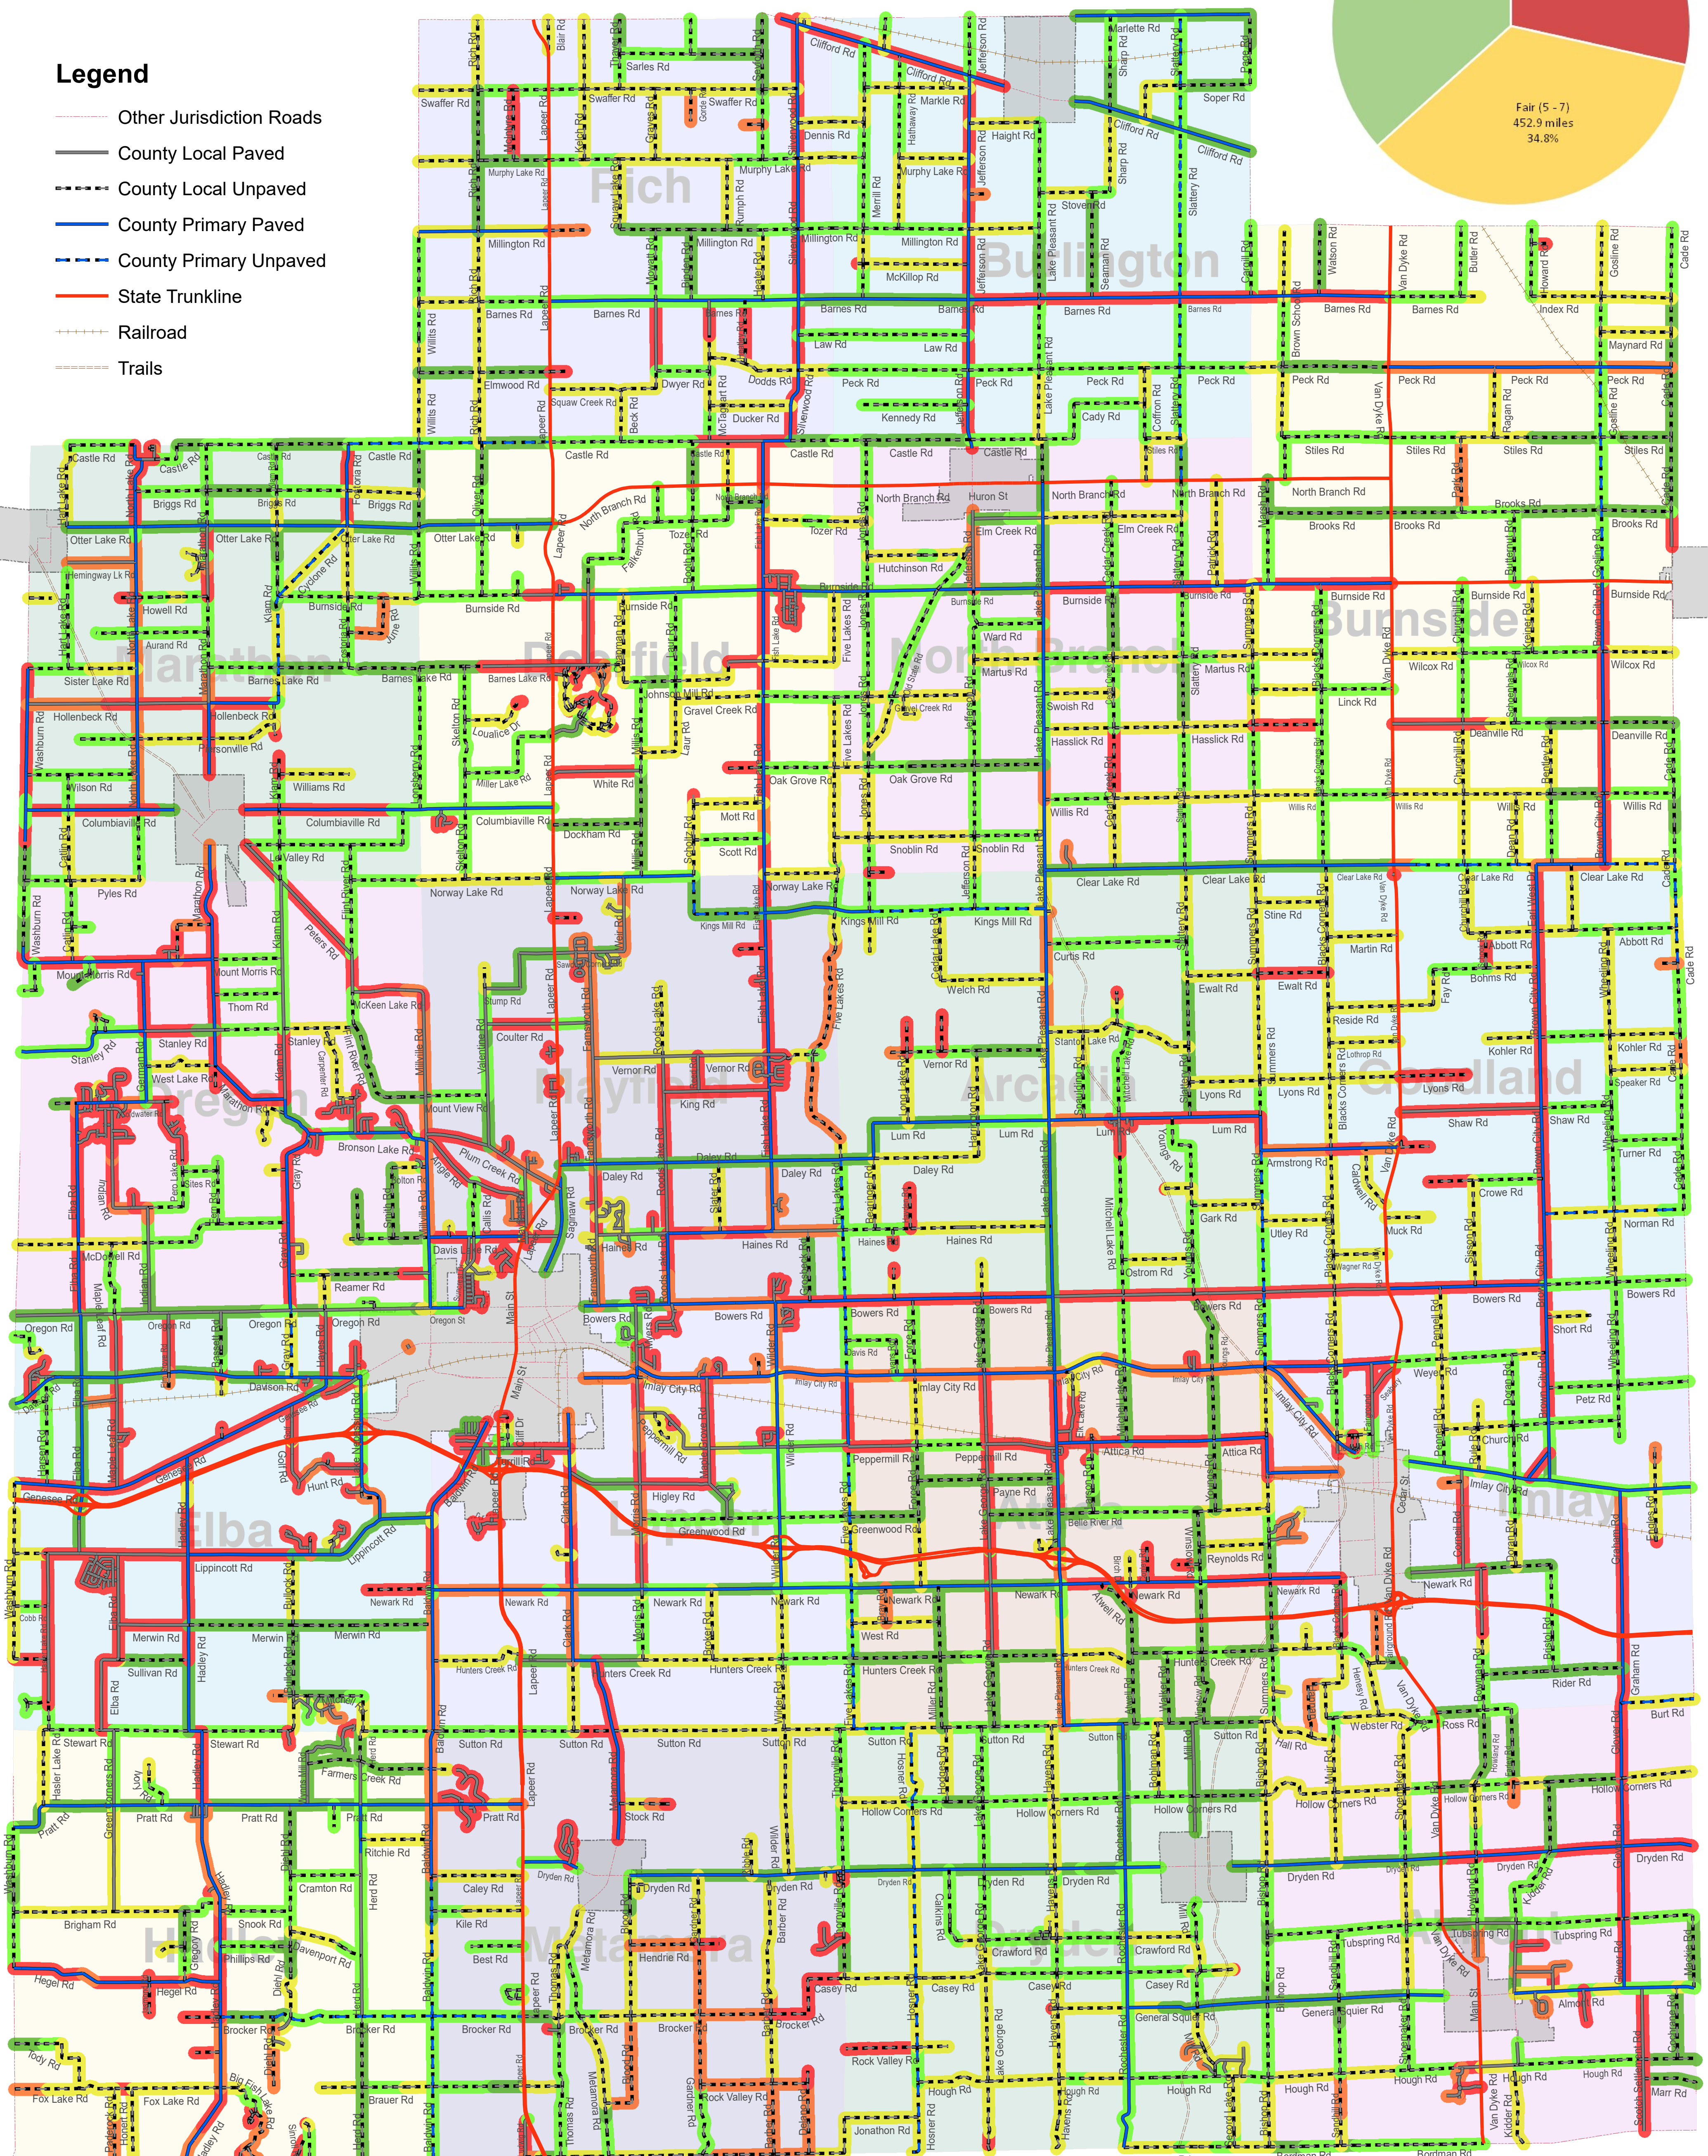

PAVEMENT SURFACE EVALUATION RATING (PASER) AND INVENTORY BASED RATING SYSTEM (IBR) 2024 CURRENT RATINGS

Road Rating Summary
All Roads 2024

Legend

- Other Jurisdiction Roads
- County Local Paved
- County Local Unpaved
- County Primary Paved
- County Primary Unpaved
- State Trunkline
- Railroad
- Trails

Road Rating Summary
Primary Roads 2024

Road Rating Summary
Local Roads 2024

LAPEER COUNTY ROAD COMMISSION
820 DAVIS LAKE ROAD
LAPEER, MI 48446
Phone: 810-664-6272
Web: www.lcrconline.com

Updated: March 18, 2025