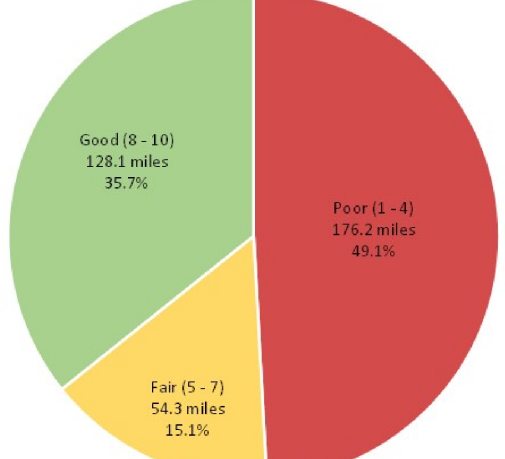

PAVEMENT SURFACE EVALUATION RATING (PASER) AND INVENTORY BASED RATING SYSTEM (IBR) 2024 CURRENT RATINGS

Road Rating Summary
All Roads 2024

Legend

- Other Jurisdiction Roads
- County Local Paved
- County Local Unpaved
- County Primary Paved
- County Primary Unpaved
- State Trunkline
- Railroad
- Trails

Road Rating Summary
Primary Roads 2024

Road Rating Summary
Local Roads 2024

LAPEER COUNTY ROAD COMMISSION
820 DAVIS LAKE ROAD
LAPEER, MI 48446
Phone: 810-664-6272
Web: www.lcrconline.com

Updated: March 18, 2025