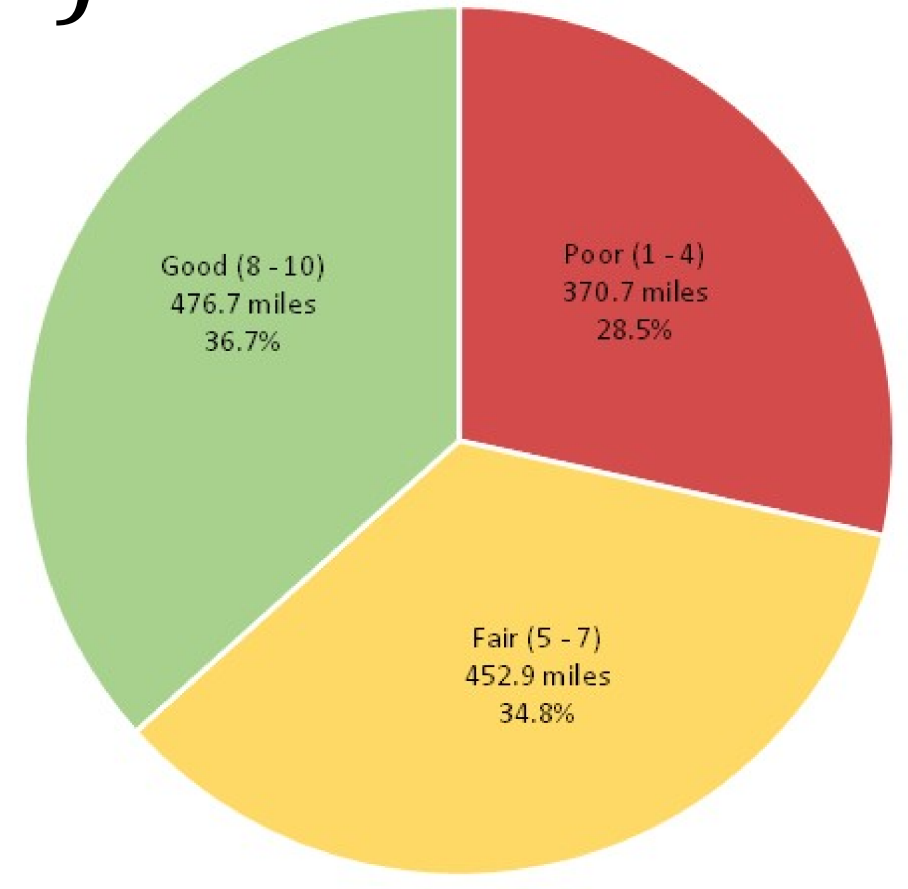

PAVEMENT SURFACE EVALUATION RATING (PASER) AND INVENTORY BASED RATING SYSTEM (IBR) 2024 CURRENT RATINGS

Road Rating Summary
All Roads 2024

Legend

- Other Jurisdiction Roads
- County Local Paved
- County Local Unpaved
- County Primary Paved
- County Primary Unpaved
- State Trunkline
- Railroad
- Trails

Road Rating Summary
Primary Roads 2024

Road Rating Summary
Local Roads 2024

LAPEER COUNTY ROAD COMMISSION
820 DAVIS LAKE ROAD
LAPEER, MI 48446
Phone: 810-664-6272
Web: www.lcrconline.com

Updated: March 18, 2025