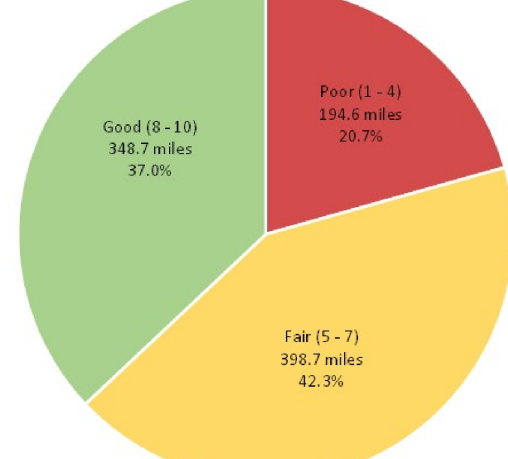

PAVEMENT SURFACE EVALUATION RATING (PASER) AND INVENTORY BASED RATING SYSTEM (IBR) 2024 CURRENT RATINGS

Road Rating Summary
All Roads 2024

Legend

- Other Jurisdiction Roads
- County Local Paved
- County Local Unpaved
- County Primary Paved
- County Primary Unpaved
- State Trunkline
- Railroad
- Trails

Road Rating Summary
Primary Roads 2024

Road Rating Summary
Local Roads 2024

LAPEER COUNTY ROAD COMMISSION
820 DAVIS LAKE ROAD
LAPEER, MI 48446
Phone: 810-664-6272
Web: www.lcrconline.com

Updated: March 18, 2025