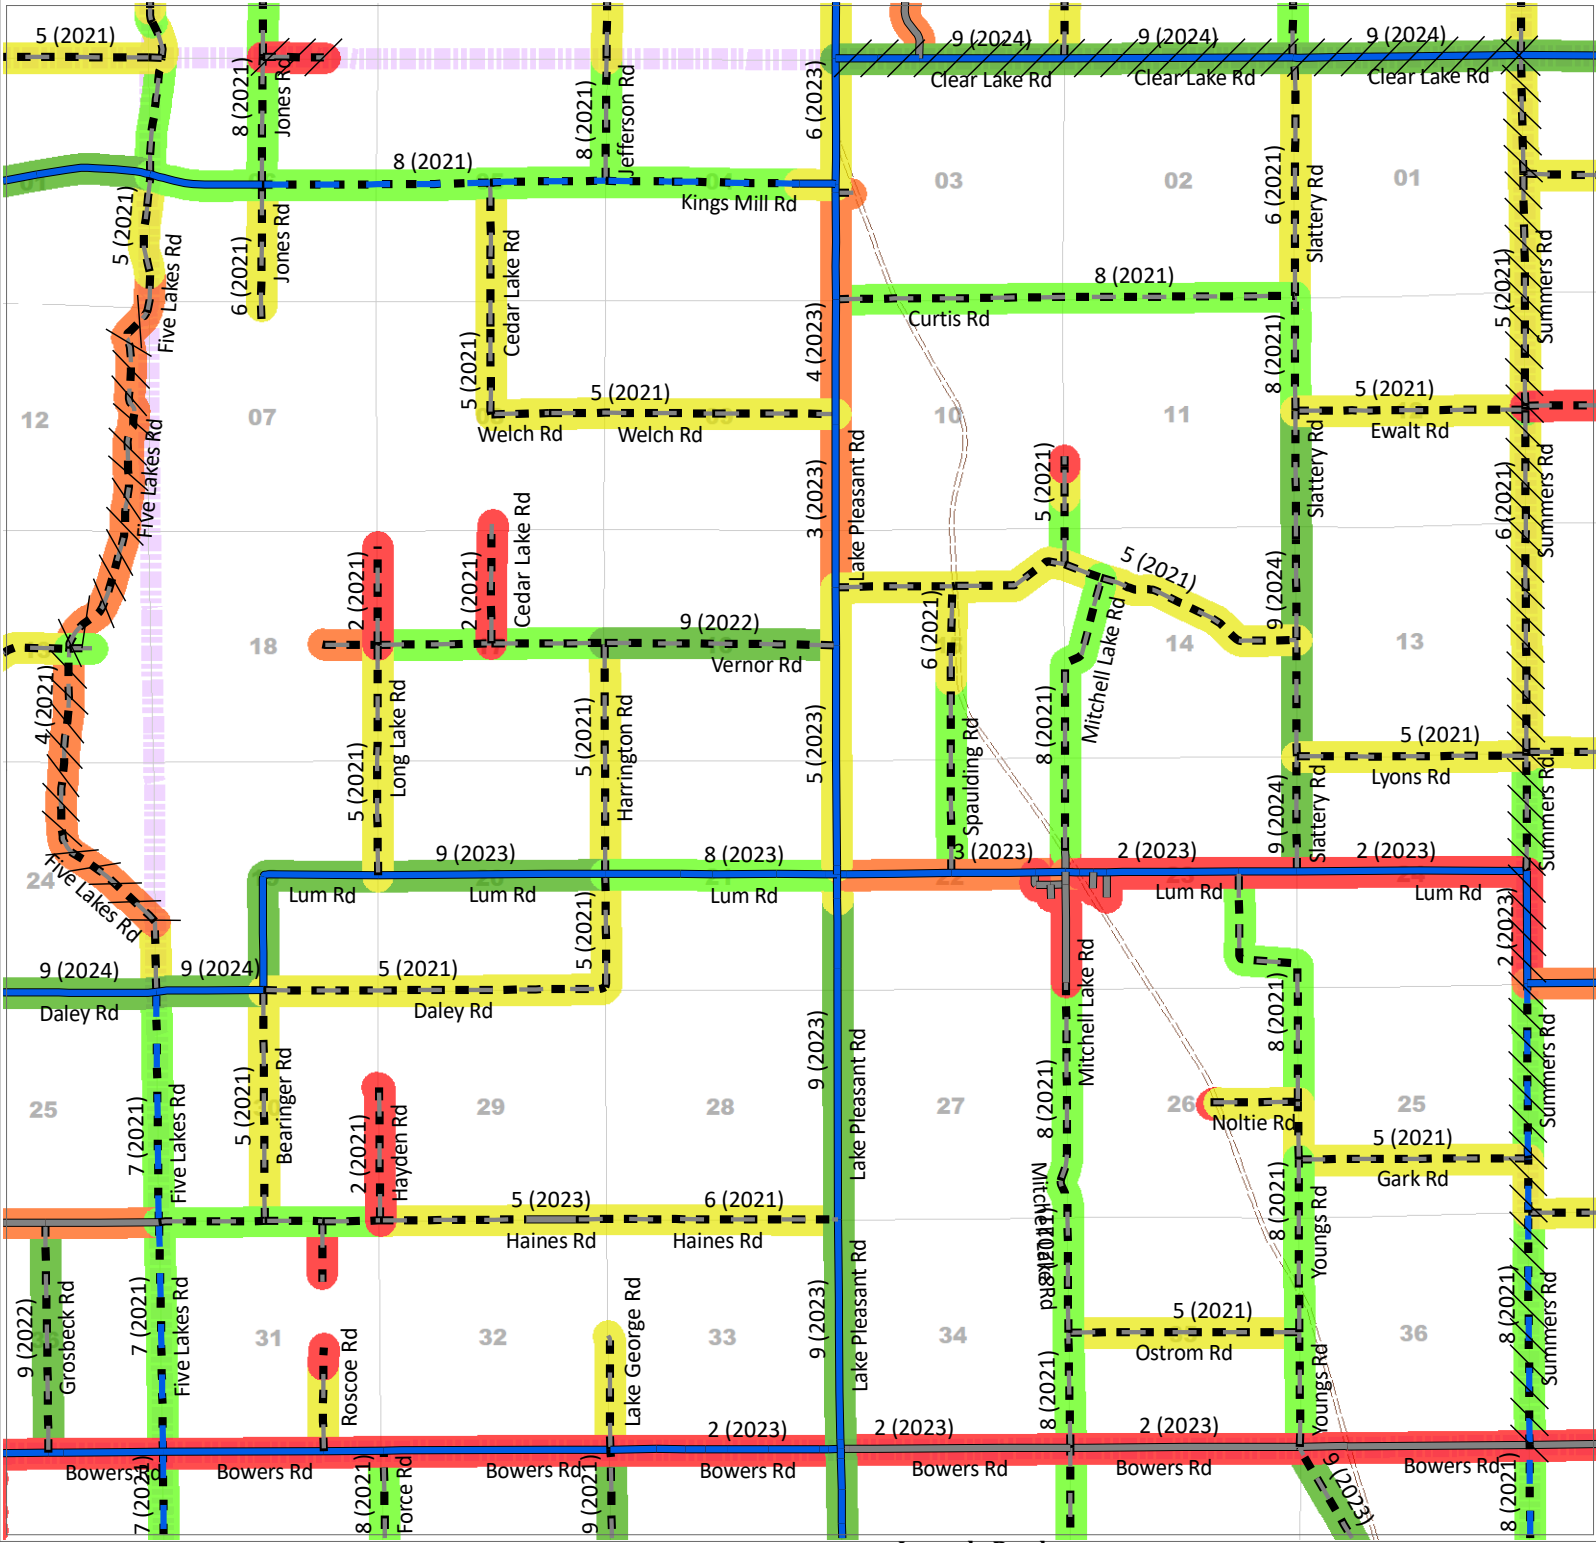

Arcadia Township

PASER & IBR RATINGS

Legend - Paser / IBR

- 1 - 2 - Failure
- 3 - 4 - Poor
- 5 - 6 - Fair
- 7 - 8 - Good
- 9 - 10 - Excellent
- ## (##) Current Rating (Year)

Legend - Roads

- County Local Paved
- County Local Unpaved
- County Primary Paved
- County Primary Unpaved
- State Trunkline
- Non-LCRC Roads
- Township
- Railroad
- Trails
- Adjacent Twp Jurisdiction

LAPEER COUNTY ROAD COMMISSION

820 DAVIS LAKE ROAD
 LAPEER, MI 48446
 Phone: 810-664-6272
 Web: www.lcrconline.com