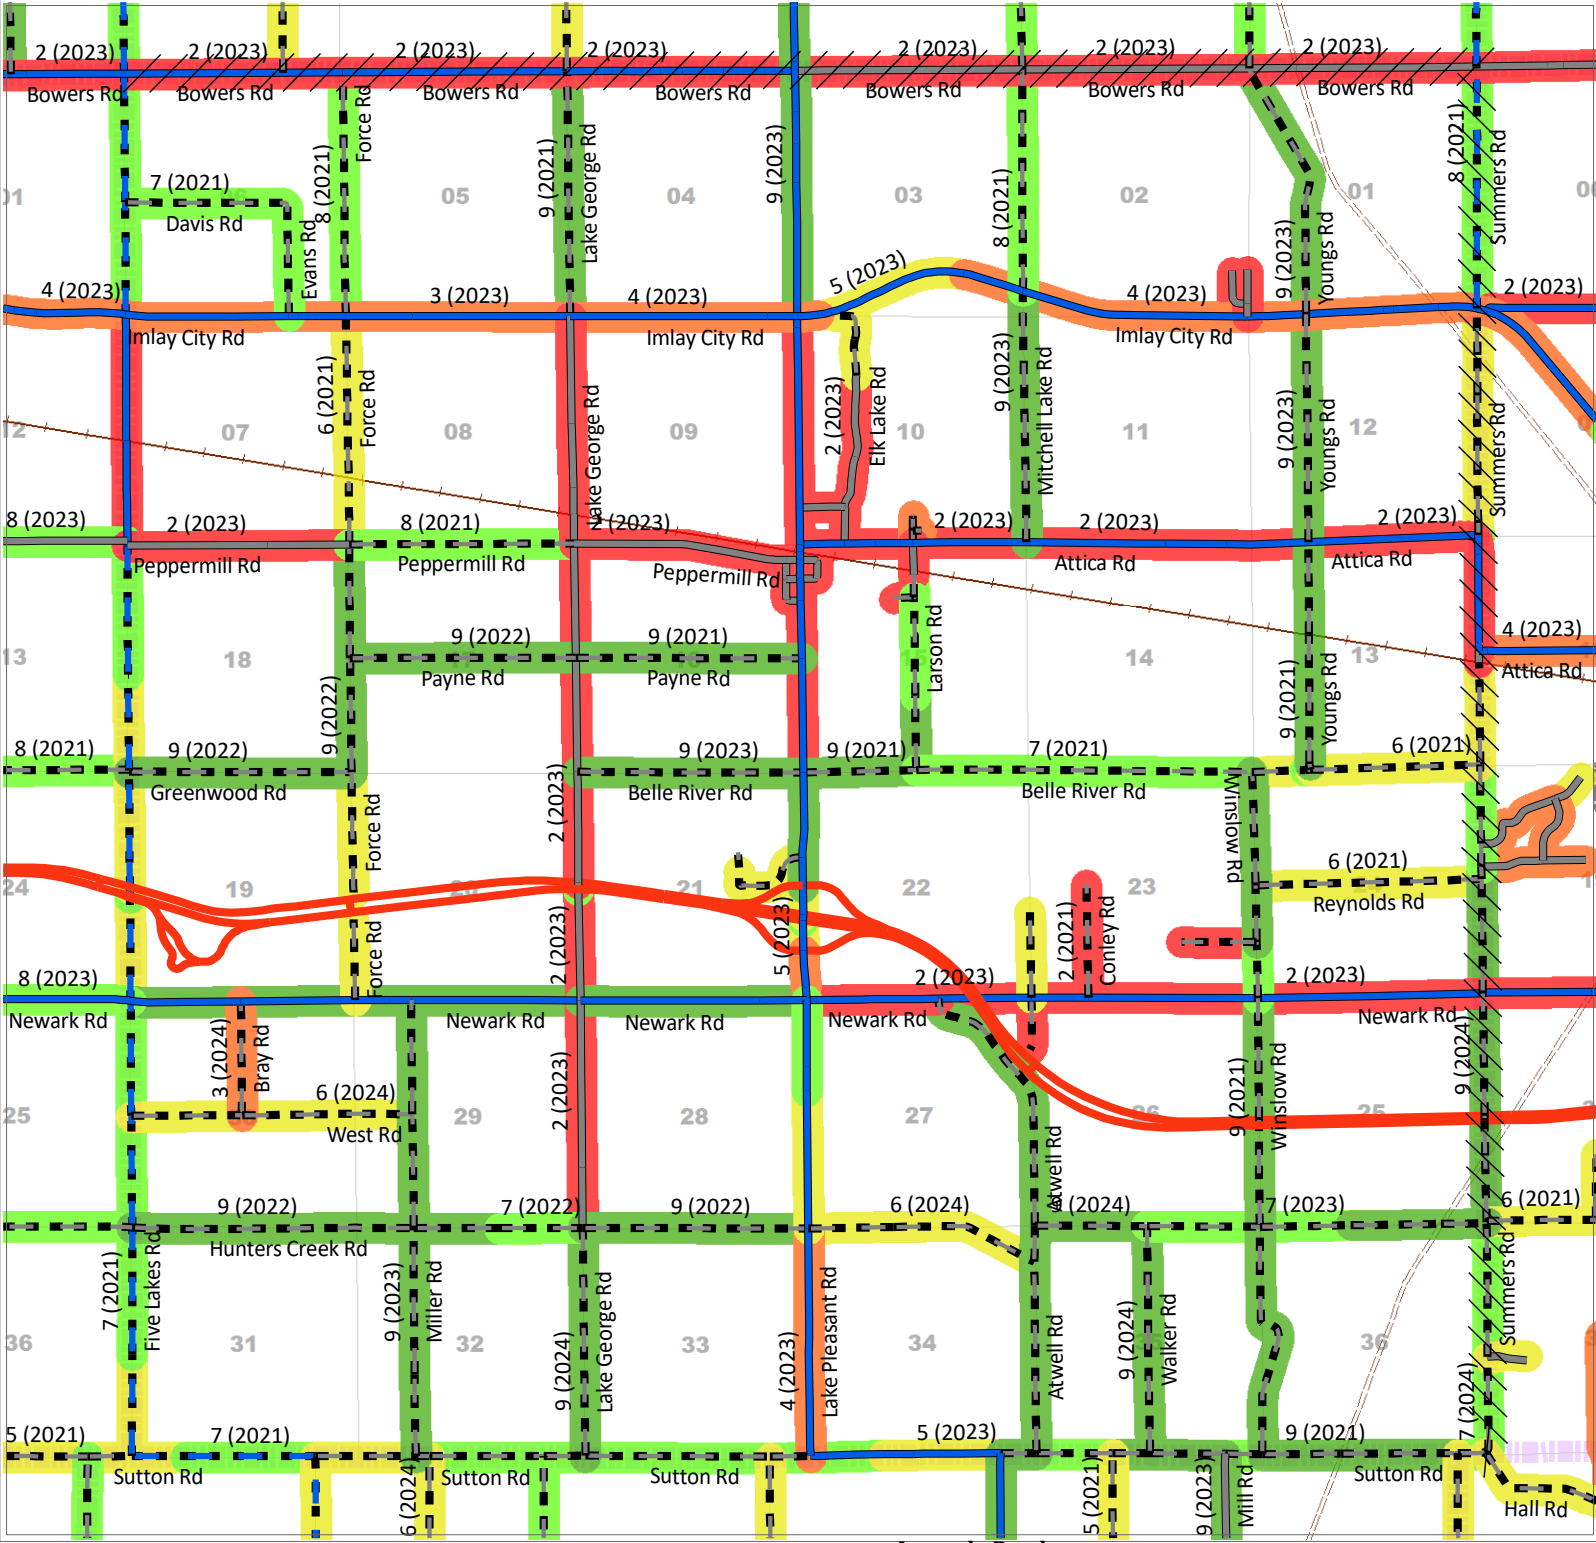

Attica Township

PASER & IBR RATINGS

Legend - Paser / IBR

- 1 - 2 - Failure
- 3 - 4 - Poor
- 5 - 6 - Fair
- 7 - 8 - Good
- 9 - 10 - Excellent
- ## (##) Current Rating (Year)

Legend - Roads

- County Local Paved
- County Local Unpaved
- County Primary Paved
- County Primary Unpaved
- State Trunkline
- Non-LCRC Roads
- Township
- Railroad
- Trails
- Adjacent Twp Jurisdiction

LAPEER COUNTY ROAD COMMISSION
 820 DAVIS LAKE ROAD
 LAPEER, MI 48446
 Phone: 810-664-6272
 Web: www.lcrconline.com